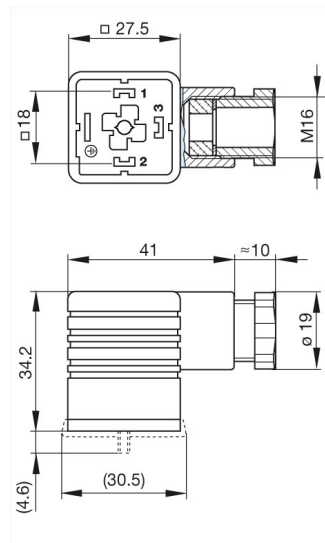

GDM 2016 schwarz/black

Industrial Connectors:Rectangular connectors GDM-series:Type A EN 175301-803 (DIN 43650) / ISO 4400:Cable socket, self-assembly

Product description

Description	cable socket with central screw M 3 x 35
Type	GDM 2016 schwarz/black
Order No.	934 393-100
Other standard types	grey housing, Order no. 934 393-106
Number of contacts	2 + PE
Cable gland	M 16
Conductor size	max. 1.5 mm ²
Standard	DIN EN 175 301-803-A
Housing Color	black
Construction type	A

Drawing

Technical data

Pin dimensions	6.3 mm x 0.8 mm, 4.8 mm x 0.8 mm
Rated voltage	UC 250 V
Rated current	16 A
Contact resistance	≤ 4 mOhm
Type of termination	screw
Suitable cables	4.5 mm to 10 mm diameter
Mounting	central nut