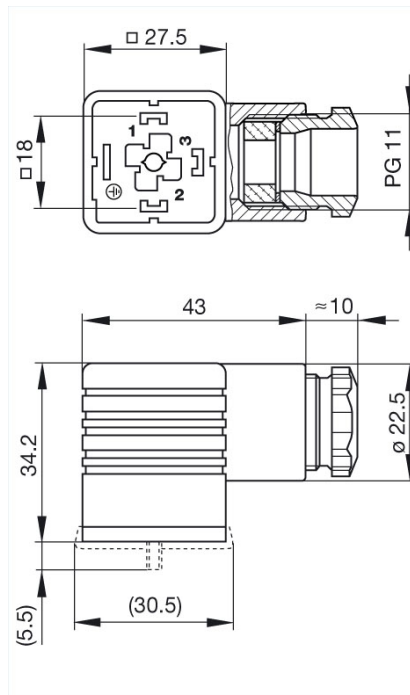

GDM 3011 schwarz/black

Industrial Connectors:Rectangular connectors GDM-series:Type AEN 175301-803 (DIN 43650) / ISO 4400:Cable socket, self-assembly

Product description

Description	cable socket with central screw M 3 x 35
Type	GDM 3011 schwarz/black
Order No.	931 952-100
Other standard types	grey housing, Order no. 931 952-106
Number of contacts	3 + PE
Cable gland	PG 11
Conductor size	max. 1.5 mm ²
Standard	DIN EN 175 301-803-A
Housing Color	black
Construction type	A

Drawing

Technical data

Pin dimensions	6.3 mm x 0.8 mm, 4.8 mm x 0.8 mm
Rated voltage	AC/DC 250 V
Rated current	16 A
Contact resistance	≤ 4 mΩ
Type of termination	screw
Suitable cables	6 mm to 9 mm diameter

Mounting	central nut
Material	
Contact surface material	Sn
Contact bearer material	PA
Housing material	PA
Environmental conditions	
Protection class (IEC 60529)	IP 65 (gasket necessary)
Pollution severity	3
Temperature range	-40 °C to +125 °C
Inflammability class	
Housing	94 HB
Contact bearer	94 HB
Approvals	
VDE	VDE
SEV	SEV
CSA	CSA
Packing unit	
Packaging unit	200 pieces
Scope of delivery and accessories	
Accessories to order separately	(NBR) flat gasket GDM 3-7, Order no. 730 801-002; (EPDM) flat gasket GDM 3-21, Order no. 731 739-004; profiled gasket GDM 3-16, Order no. 731 531-002; knurled screw GDM 3011-8, Order no. 732 574-001; stainless steel screw GDM 3011 RF-1, Order no. 734 363-001