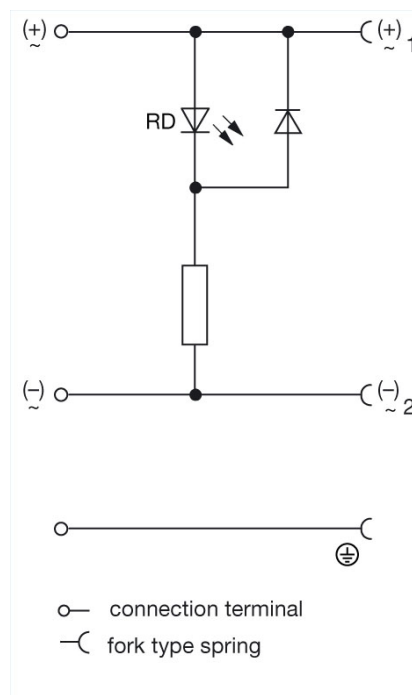

GDML 2011 LED 24 schwarz/black

Industrial Connectors:Rectangular connectors GDM-series:Type AEN 175301-803 (DIN 43650) / ISO 4400:Cable socket with electronic insert

Product description	
Description	function indicator (LED) with freewheeling diode
Type	GDML 2011 LED 24 schwarz/black
Order No.	932 332-002
Other standard types	transparent housing, cable gland grey: Order no. 932 332-003
Number of contacts	2 + PE
Cable gland	PG 11 (black)
Conductor size	max. 1.5 mm ²
Standard	DIN EN 175 301-803-A
Housing Color	transparent
Construction type	A
Description of Wiring	
LED color	LED red
Voltage rectifier	LED-half-wave rectifier
Drawing	

Technical data	
Pin dimensions	6.3 mm x 0.8 mm, 4.8 mm x 0.8 mm
Rated voltage	AC/DC 24 V

Rated current	8 A
Contact resistance	<= 4 mOhm
Type of termination	screw
Suitable cables	4.5 mm to 11 mm diameter
Mounting	central nut
Material	
Contact surface material	Sn
Contact bearer material	PA
Housing material	PA
Environmental conditions	
Protection class (IEC 60529)	IP 65 (gasket necessary)
Pollution severity	3
Temperature range	-40 °C to +90 °C
Inflammability class	
Housing	94 HB
Contact bearer	94 HB
Packing unit	
Packaging unit	50 pieces
Scope of delivery and accessories	
Accessories to order separately	(NBR) flat gasket GDM 3-7, Order no. 730 801-002; (EPDM) flat gasket GDM 3-21, Order no. 731 739-004; profiled gasket GDM 3-16, Order no. 731 531-002; knurled screw GDM 3011-8, Order no. 732 574-001; stainless steel screw GDM 3011 RF-1, Order no. 734 363-001