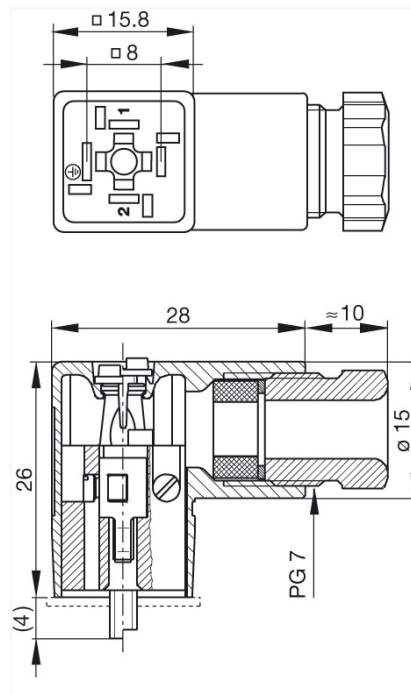

GDSN 207 schwarz/black

Industrial Connectors:Rectangular connectors GDM-series:Type CEN 175301-803 (DIN 43650):Cable socket

Product description

Description	cable socket with central screw M 2.5 x 27
Type	GDSN 207 schwarz/black
Order No.	933 137-100
Other standard types	grey housing, Order No. 933 137-106
Number of contacts	2 + PE
Cable gland	PG 7
Conductor size	max. 0.75 mm ²
Standard	DIN EN 175 301-803-C
Housing Color	black
Construction type	C

Drawing

Technical data

Pin dimensions	2,8 mm x 0,5 mm, 3,6 mm x 0,5 mm
Rated voltage	AC/DC 250 V
Rated current	6 A
Contact resistance	≤ 4 mOhm
Type of termination	screw
Suitable cables	4.5 mm to 6 mm

Mounting	central screw
Material	
Contact surface material	Sn
Contact bearer material	PA
Housing material	PA
Environmental conditions	
Protection class (IEC 60529)	IP 65
Pollution severity	3
Temperature range	-40 °C to +125 °C
Inflammability class	
Housing	94 HB
Contact bearer	94 V-2
Approvals	
UR	UR
VDE	VDE
SEV	SEV
CSA	CSA
Packing unit	
Packaging unit	200 pieces
Scope of delivery and accessories	
Accessories to order separately	(NBR) flat gasket GDSN 307-4, Order No. 730 176-002; (EPDM) flat gasket GDSN 307-5, Order No. 730 310-004