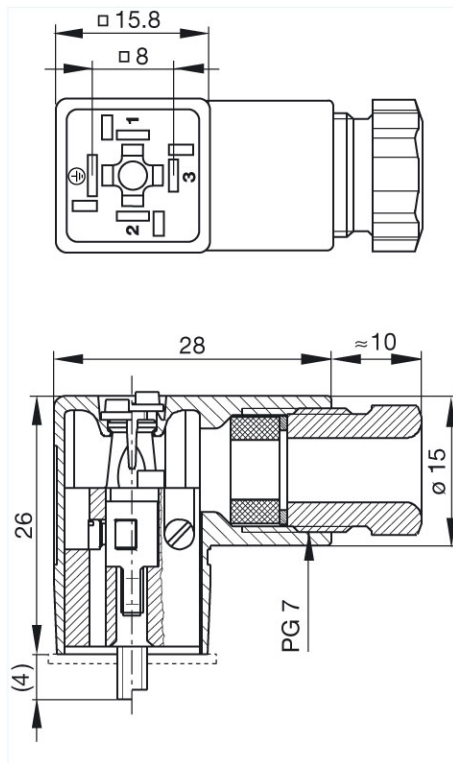

HIRSCHMANN

A BELDEN BRAND

Industrial Connecting Solutions:Rectangular Connectors:Valve Connectors (Type A -B -C):Type C:Field Attachable Valve Connectors:Valve Connectors (DIN EN 175 301-803);GDSN 307 schwarz/black
<http://e-catalog.hirschmann.com/link/57078-24228-256261-256266-256272-276221-24339-35436/en/conf/ui/state>

Picture

Drawing

Belden Deutschland GmbH

Im Gewerbepark 2
58579 Schalksmühle
Germany
Phone: +49 7127/14-1806
E-Mail: icos-sales@belden.com

The information published in the websites has been compiled as carefully as possible. It is subject to alteration without notice in technical as well as in price-related/commercial respect. The complete information and data were available on user documentation. Mandatory information can only be obtained by a concrete query.