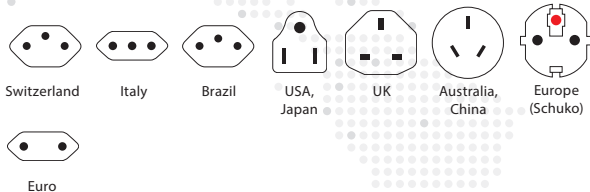

Compatibility

Input