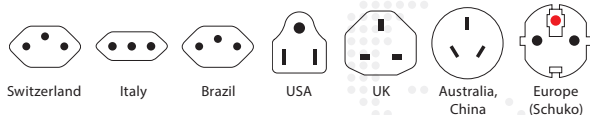

Output

Weight

Adapter incl. top: 182 g
Retail packaging: 237 g

Dimensions

Adapter incl. top: L 72 mm W 58 mm H 67 mm
Retail packaging: L 150 mm W 150 mm H 75 mm
Giftbox: L 57 mm W 72 mm H 68 mm

Packaging Unit

Master retail: 20
Dimensions master retail: L 345 mm W 410 mm H 385 mm
Pallet retail: 1000 pcs

Master giftbox: 50
Dimensions master giftbox: L 310 mm W 385 mm H 175 mm
Pallet giftbox: 3000 pcs

Standard colour: white