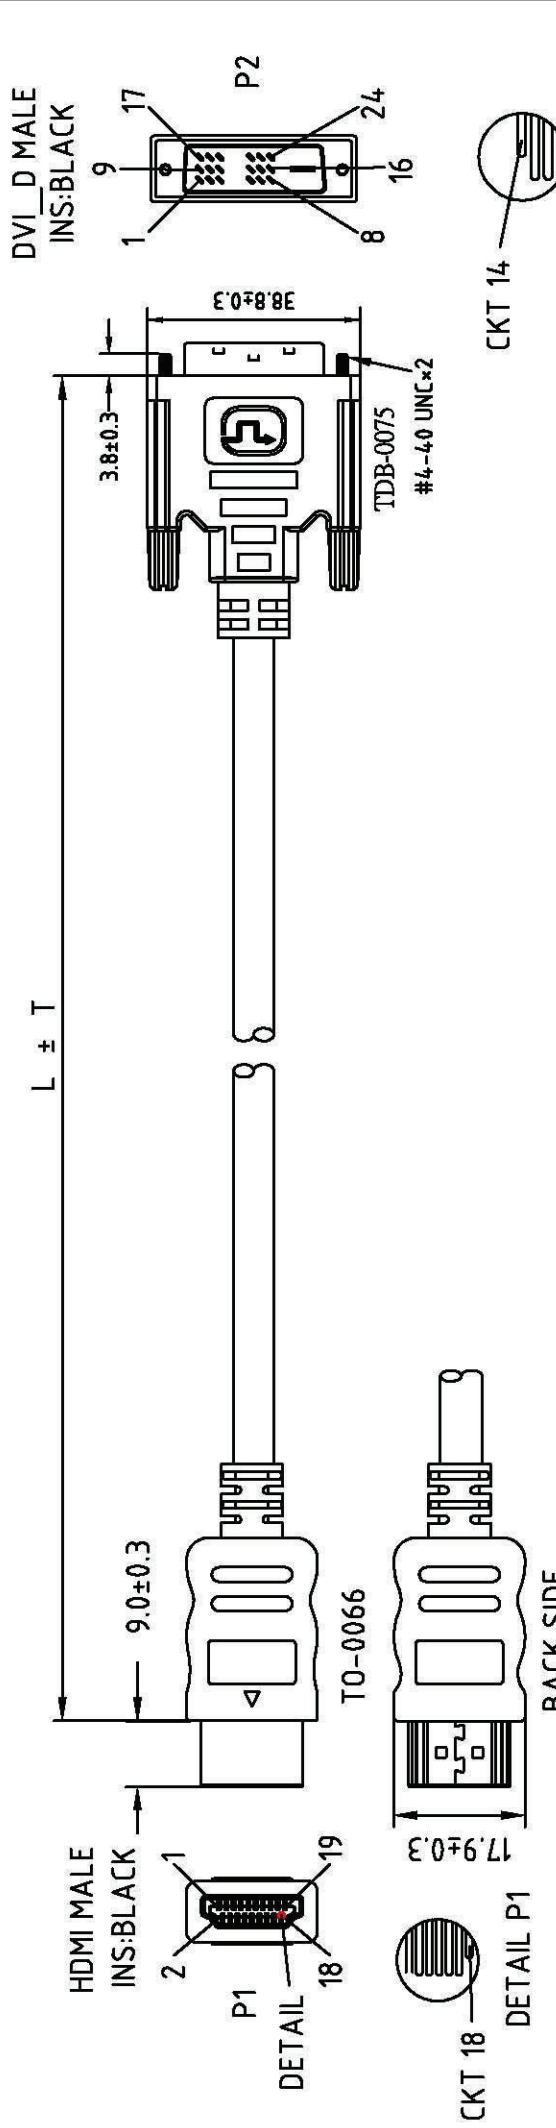

rotronic

Datenblatt - Fiche technique - Data sheet

11.04.5532

ROLINE Kabel DVI (18+1) ST – HDMI ST, 3,0m

**ROLINE Câble de raccordement
pour écran DVI (18+1) M /HDMI M, 3,0m**

ROLINE DVI Cable, DVI (18+1) M – HDMI M, 3 m

ROHS-COMPLIANT

REV	DESCRIPTION	DATE
C	RCP # 080514-5 EDIT PACKING, ADD BARCODE NO.	05/14/08'
D	RCP # 111228-4 ADD LENGTH, EDIT TEST	12/26/11'

NOTE:

- CABLE: UL-20276 [30AWG(7/0.10 T.C)x1P INS:FOAM-SKIN-PE + D.W(7/0.127 T.C) + AL/MY(SPREAD THE WRING)x4C + 28AWG(7/0.127 T.C)x1P INS:HD-PE + 30AWG(7/0.10 T.C)x3C INS:HD-PE + AL/MY + B.D(85%) PVC JACKET; OD:6.0±0.2mm COLOR:BLACK(NK-K01),(SPACE SHUTTLE).
- CONNECTOR:
 - P1: HDMI 19P MALE CONTACT:15u"; SHELL:NICKEL PLATED .
 - P2: DVI 18+1 DIGITAL MALE CONTACT:G/F,SHELL:NICKEL PLATED .
- SHIELD P1:INNER MOLD MUST BE WRAPPED COPPER 360° TO CONNECTOR SHELL & CABLE BRAID .
- HOOD:P1&P2:MOLDED TYPE,PVC 45P,COLOR:BLACK(NK-K01) .
- ELECTRICAL TEST:
 - (1)100% OPEN SHORT & MIS WIRE TEST .
 - (2)CONTACT RESISTANCE (SEE LIST) Max .
 - (3)INSULATION RESISTANCE 10M ohm Min .
- PACKING:EACH PC / POLY BAG + HEADER CARD(ROLINE,SIZE:205x84.mm) + P/N LABEL.

Tolerance	Inch	M/M
X	.015	.30
XX	.010	.10
XXX	.005	.05
Draw		
FANNIE 12/26/11'		
Chck		
Engr		

P/N	L(mm)	T(mm)	PCS/CTN	BAR CODE NO.	CONTACT RESISTANCE
11.04.5519	1000	20	20	7611990198115	3Ω
11.04.5552	5000	50	10	7611990158300	5Ω
11.04.5532	3000	30	20	7611990158294	3Ω
11.04.5522	2000	30	20	7611990158287	3Ω

Rotronic Co., Ltd.

ROLINE DVI Cable, DVI M - HDMI M, 1m, black

Item No.: see the chart

Scale	NONE	Units	M/M	Third Angle Projection
REV:D	Sheet. 1/2			

REV	DESCRIPTION	DATE
C	RCP # 111228-5 EDIT PACKING, ADD BARCODE NO.	05/14/08
D	RCP # 111228-4 ADD LENGTH, EDIT TEST	12/26/11