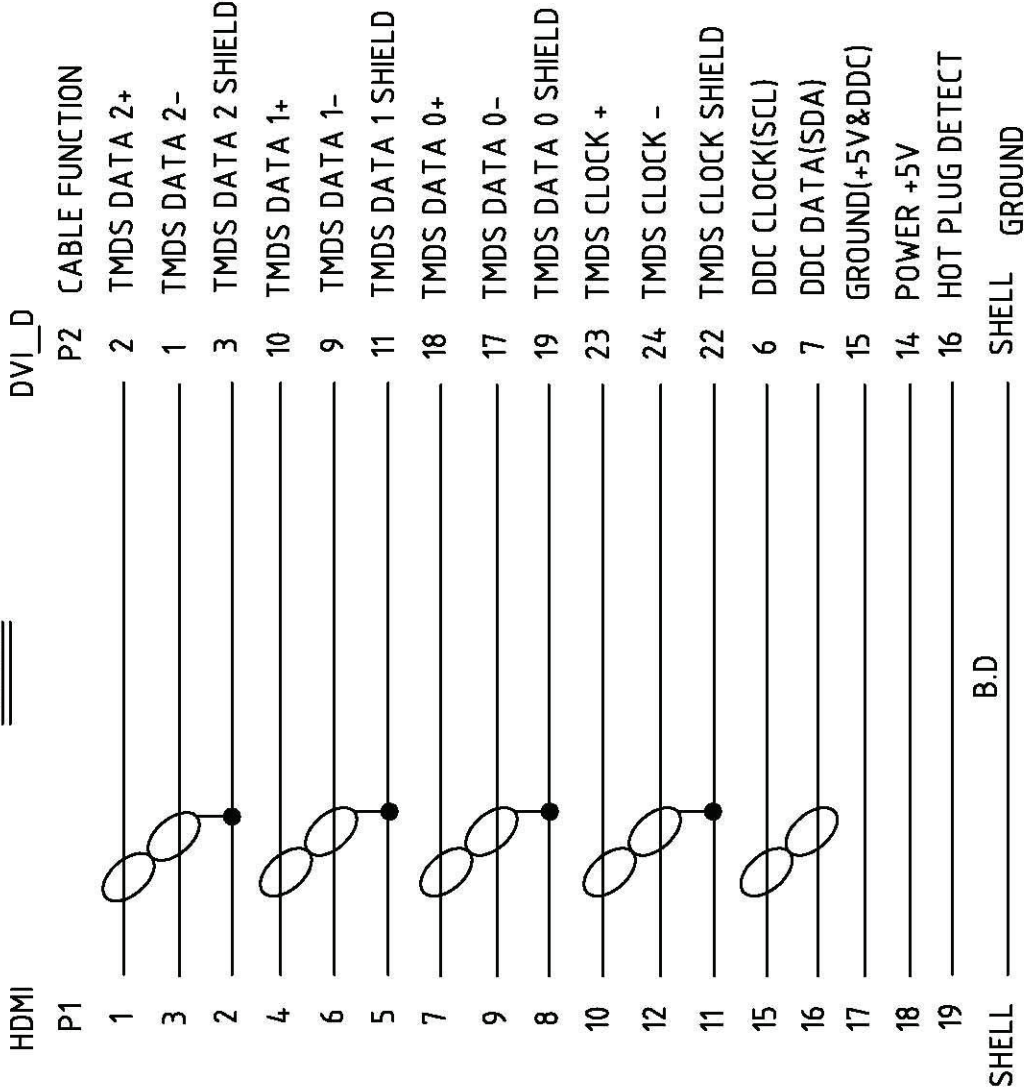

REV	DESCRIPTION	DATE
C	RCP # 111228-5 EDIT PACKING, ADD BARCODE NO.	05/14/08
D	RCP # 111228-4 ADD LENGTH, EDIT TEST	12/26/11

PIN OUT

Tolerance	Inch	M/M
X	.015	.30
XX	.010	.10
XXX	.005	.05

Draw
FANNIE 12/26/11

Check

Engr

Rotronic Co., Ltd.		
ROLINE DVI Cable, DVI M - HDMI M, 1m, black		
Item No.: see the chart		
Scale	NONE	Units
	M/M	
Third Angle Projection		
REV:D	Sheet. 2/2