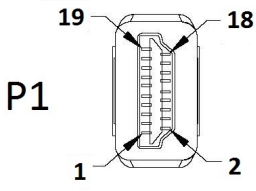

**Datenblatt - Fiche technique - Data sheet  
11.04.5780**

**ROLINE DisplayPort Kabel DP – HDTV, ST/ST, 1,0m**

**ROLINE Câble DisplayPort DP – HDTV, M/M, 1,0m**

**ROLINE DisplayPort Cable, DP – HDTV, M/M, 1 m**

1 2 3 4 5 6

A

B

C

D

E

F

$L \pm T$  mm

**SPECIFICATION:**

1. Cable: UL20276 (32AWG\*1P+D+AL/MY)x5P + 32AWGx5C + AL + D + Braid(AL), Jacket PVC Black, OD=5.5±0.2mm(No LOGO)
2. Connector: DP(M), Soldering Type with Latch, Black Insulator, Nickel Plating
3. Case: DP(M) Black, Under Cover
4. Case: DP(M) Black, Upper Cover
5. Connector: DP to HDTV A/M Black Insulator, PCBA, Nickel Plating
6. Inner Mold: LDPE (RoHS)-PE101
7. Outer Mold: 60P Black PVC