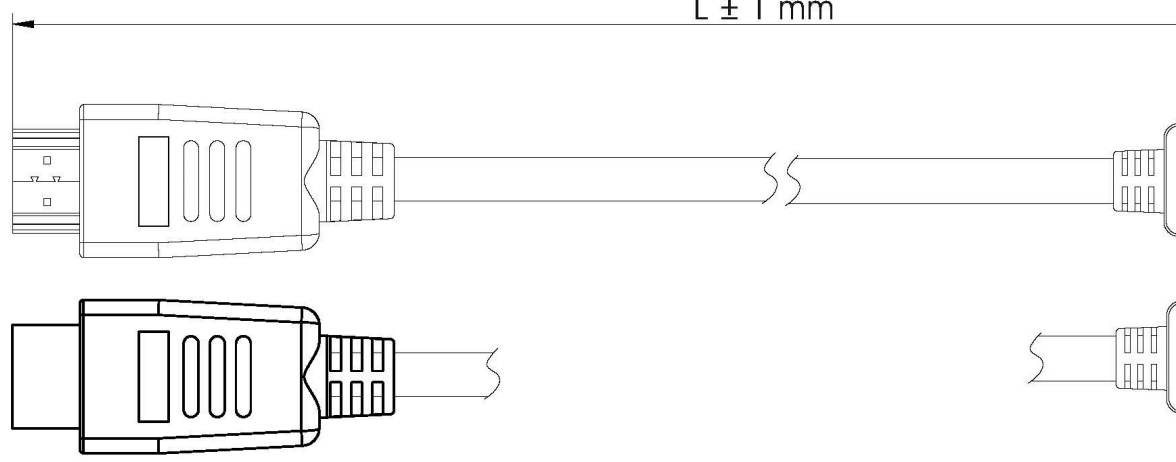

**Datenblatt - Fiche technique - Data sheet  
11.04.5780**

**ROLINE DisplayPort Kabel DP – HDTV, ST/ST, 1,0m**

**ROLINE Câble DisplayPort DP – HDTV, M/M, 1,0m**

**ROLINE DisplayPort Cable, DP – HDTV, M/M, 1 m**

1 2 3 4 5 6

A

B

C

D

E

F

$L \pm T$  mm

**SPECIFICATION:**

1. Cable: UL20276 (32AWG\*1P+D+AL/MY)x5P + 32AWGx5C + AL + D + Braid(AL), Jacket PVC Black, OD=5.5±0.2mm(No LOGO)
2. Connector: DP(M), Soldering Type with Latch, Black Insulator, Nickel Plating
3. Case: DP(M) Black, Under Cover
4. Case: DP(M) Black, Upper Cover
5. Connector: DP to HDTV A/M Black Insulator, PCBA, Nickel Plating
6. Inner Mold: LDPE (RoHS)-PE101
7. Outer Mold: 60P Black PVC