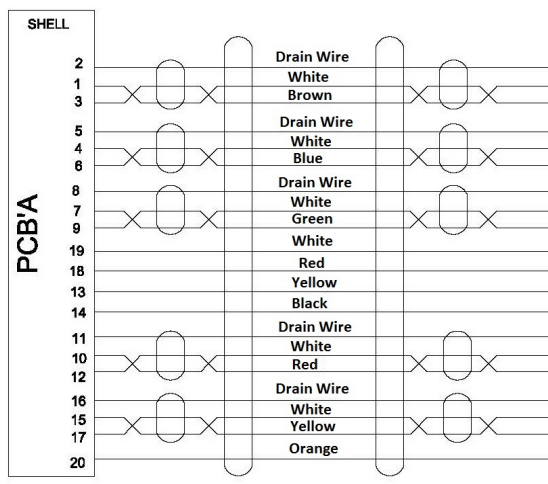

**Datenblatt - Fiche technique - Data sheet  
11.04.5780**

**ROLINE DisplayPort Kabel DP – HDTV, ST/ST, 1,0m**

**ROLINE Câble DisplayPort DP – HDTV, M/M, 1,0m**

**ROLINE DisplayPort Cable, DP – HDTV, M/M, 1 m**

1 2 3 4 5 6

A

B

C

D

E

F

$L \pm T$  mm

**SPECIFICATION:**

1. Cable: UL20276 (32AWG\*1P+D+AL/MY)x5P + 32AWGx5C + AL + D + Braid(AL), Jacket PVC Black, OD=5.5±0.2mm(No LOGO)
2. Connector: DP(M), Soldering Type with Latch, Black Insulator, Nickel Plating
3. Case: DP(M) Black, Under Cover
4. Case: DP(M) Black, Upper Cover
5. Connector: DP to HDTV A/M Black Insulator, PCBA, Nickel Plating
6. Inner Mold: LDPE (RoHS)-PE101
7. Outer Mold: 60P Black PVC