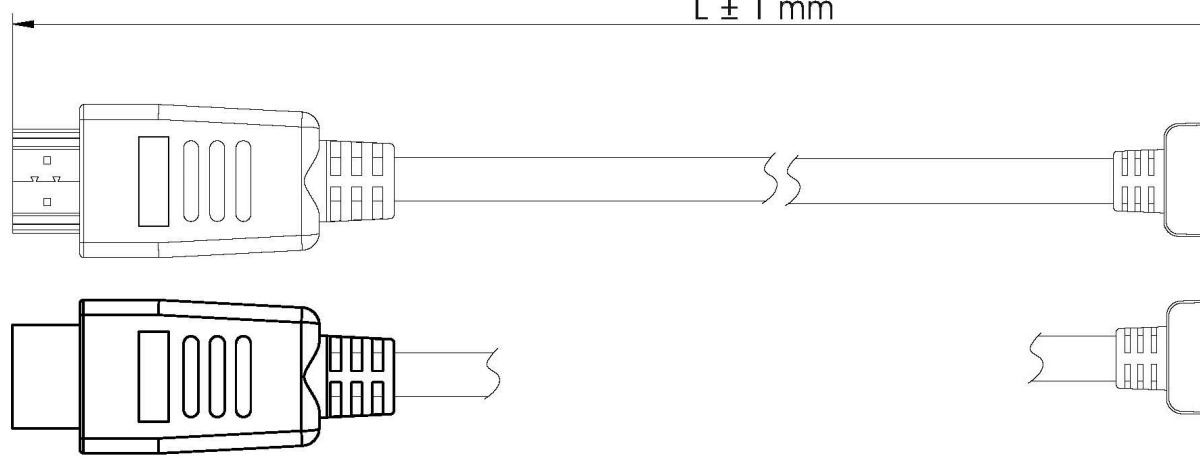

**Datenblatt - Fiche technique - Data sheet**

**11.04.5781**

**ROLINE DisplayPort Kabel DP – HDTV, ST/ST, 2,0m**

**ROLINE Câble DisplayPort DP – HDTV, M/M, 2,0m**

**ROLINE DisplayPort Cable, DP – HDTV, M/M, 2 m**

1 2 3 4 5 6

A

B

C

D

E

F

L ± T mm

**SPECIFICATION:**

1. Cable: UL20276 (32AWG\*1P+D+AL/MY)x5P + 32AWGx5C + AL + D + Braid(AL), Jacket PVC Black, OD=5.5±0.2mm(No LOGO)
2. Connector: DP(M), Soldering Type with Latch, Black Insulator, Nickel Plating
3. Case: DP(M) Black, Under Cover
4. Case: DP(M) Black, Upper Cover
5. Connector: DP to HDTV A/M Black Insulator, PCBA, Nickel Plating
6. Inner Mold: LDPE (RoHS)-PE101
7. Outer Mold: 60P Black PVC