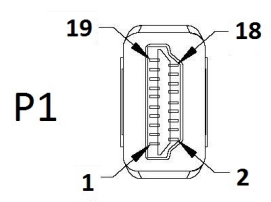

**Datenblatt - Fiche technique - Data sheet**

**11.04.5781**

**ROLINE DisplayPort Kabel DP – HDTV, ST/ST, 2,0m**

**ROLINE Câble DisplayPort DP – HDTV, M/M, 2,0m**

**ROLINE DisplayPort Cable, DP – HDTV, M/M, 2 m**

1 2 3 4 5 6

A

B

C

D

E

F

L ± T mm

**SPECIFICATION:**

1. Cable: UL20276 (32AWG\*1P+D+AL/MY)x5P + 32AWGx5C + AL + D + Braid(AL), Jacket PVC Black, OD=5.5±0.2mm(No LOGO)
2. Connector: DP(M), Soldering Type with Latch, Black Insulator, Nickel Plating
3. Case: DP(M) Black, Under Cover
4. Case: DP(M) Black, Upper Cover
5. Connector: DP to HDTV A/M Black Insulator, PCBA, Nickel Plating
6. Inner Mold: LDPE (RoHS)-PE101
7. Outer Mold: 60P Black PVC