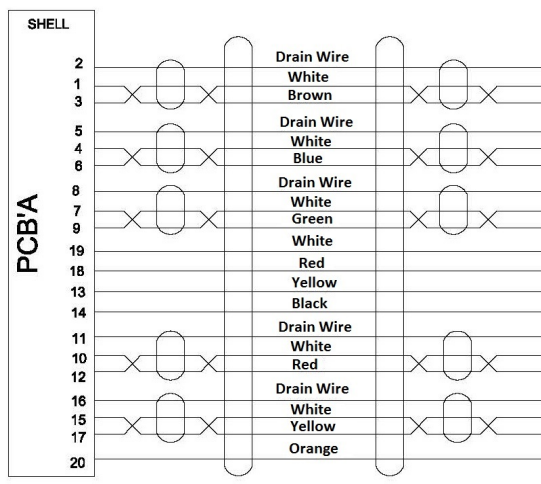

**Datenblatt - Fiche technique - Data sheet**

**11.04.5781**

**ROLINE DisplayPort Kabel DP – HDTV, ST/ST, 2,0m**

**ROLINE Câble DisplayPort DP – HDTV, M/M, 2,0m**

**ROLINE DisplayPort Cable, DP – HDTV, M/M, 2 m**

1 2 3 4 5 6

A

B

C

D

E

F

L ± T mm

**SPECIFICATION:**

1. Cable: UL20276 (32AWG\*1P+D+AL/MY)x5P + 32AWGx5C + AL + D + Braid(AL), Jacket PVC Black, OD=5.5±0.2mm(No LOGO)
2. Connector: DP(M), Soldering Type with Latch, Black Insulator, Nickel Plating
3. Case: DP(M) Black, Under Cover
4. Case: DP(M) Black, Upper Cover
5. Connector: DP to HDTV A/M Black Insulator, PCBA, Nickel Plating
6. Inner Mold: LDPE (RoHS)-PE101
7. Outer Mold: 60P Black PVC