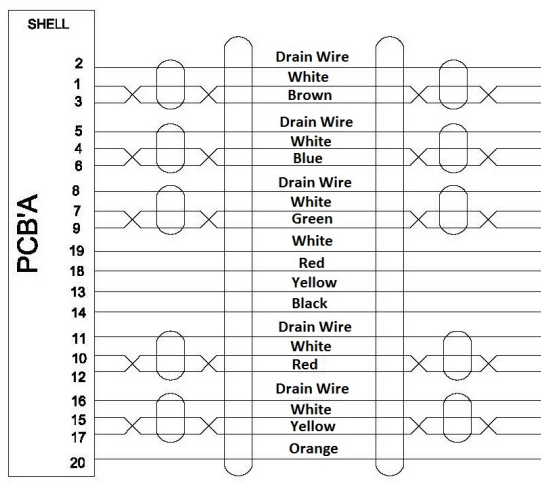

**Datenblatt - Fiche technique - Data sheet  
11.04.5782**

**ROLINE DisplayPort Kabel DP – HDTV, ST/ST, 3,0m**

**ROLINE Câble DisplayPort DP – HDTV, M/M, 3,0m**

**ROLINE DisplayPort Cable, DP – HDTV, M/M, 3 m**

1 2 3 4 5 6

A

B

C

D

E

F

$L \pm T$  mm

**SPECIFICATION:**

1. Cable: UL20276 (32AWG\*1P+D+AL/MY)x5P + 32AWGx5C + AL + D + Braid(AL), Jacket PVC Black, OD=5.5±0.2mm(No LOGO)
2. Connector: DP(M), Soldering Type with Latch, Black Insulator, Nickel Plating
3. Case: DP(M) Black, Under Cover
4. Case: DP(M) Black, Upper Cover
5. Connector: DP to HDTV A/M Black Insulator, PCBA, Nickel Plating
6. Inner Mold: LDPE (RoHS)-PE101
7. Outer Mold: 60P Black PVC