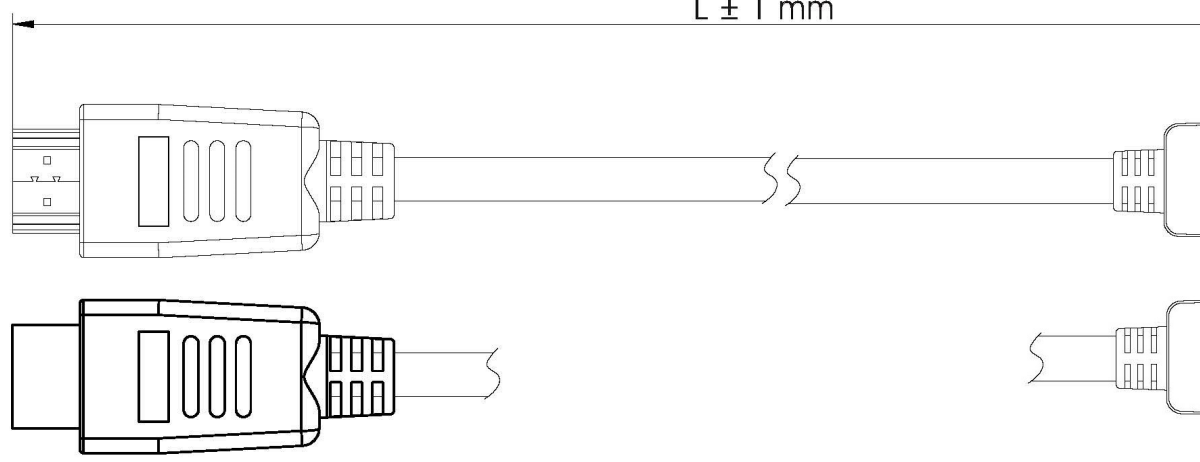

**Datenblatt - Fiche technique - Data sheet  
11.04.5782**

**ROLINE DisplayPort Kabel DP – HDTV, ST/ST, 3,0m**

**ROLINE Câble DisplayPort DP – HDTV, M/M, 3,0m**

**ROLINE DisplayPort Cable, DP – HDTV, M/M, 3 m**

1 2 3 4 5 6

A

B

C

D

E

F

$L \pm T$  mm

**SPECIFICATION:**

1. Cable: UL20276 (32AWG\*1P+D+AL/MY)x5P + 32AWGx5C + AL + D + Braid(AL), Jacket PVC Black, OD=5.5±0.2mm(No LOGO)
2. Connector: DP(M), Soldering Type with Latch, Black Insulator, Nickel Plating
3. Case: DP(M) Black, Under Cover
4. Case: DP(M) Black, Upper Cover
5. Connector: DP to HDTV A/M Black Insulator, PCBA, Nickel Plating
6. Inner Mold: LDPE (RoHS)-PE101
7. Outer Mold: 60P Black PVC