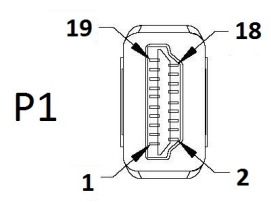

**Datenblatt - Fiche technique - Data sheet  
11.04.5782**

**ROLINE DisplayPort Kabel DP – HDTV, ST/ST, 3,0m**

**ROLINE Câble DisplayPort DP – HDTV, M/M, 3,0m**

**ROLINE DisplayPort Cable, DP – HDTV, M/M, 3 m**

1 2 3 4 5 6

A

B

C

D

E

F

$L \pm T$  mm

**SPECIFICATION:**

1. Cable: UL20276 (32AWG\*1P+D+AL/MY)x5P + 32AWGx5C + AL + D + Braid(AL), Jacket PVC Black, OD=5.5±0.2mm(No LOGO)
2. Connector: DP(M), Soldering Type with Latch, Black Insulator, Nickel Plating
3. Case: DP(M) Black, Under Cover
4. Case: DP(M) Black, Upper Cover
5. Connector: DP to HDTV A/M Black Insulator, PCBA, Nickel Plating
6. Inner Mold: LDPE (RoHS)-PE101
7. Outer Mold: 60P Black PVC