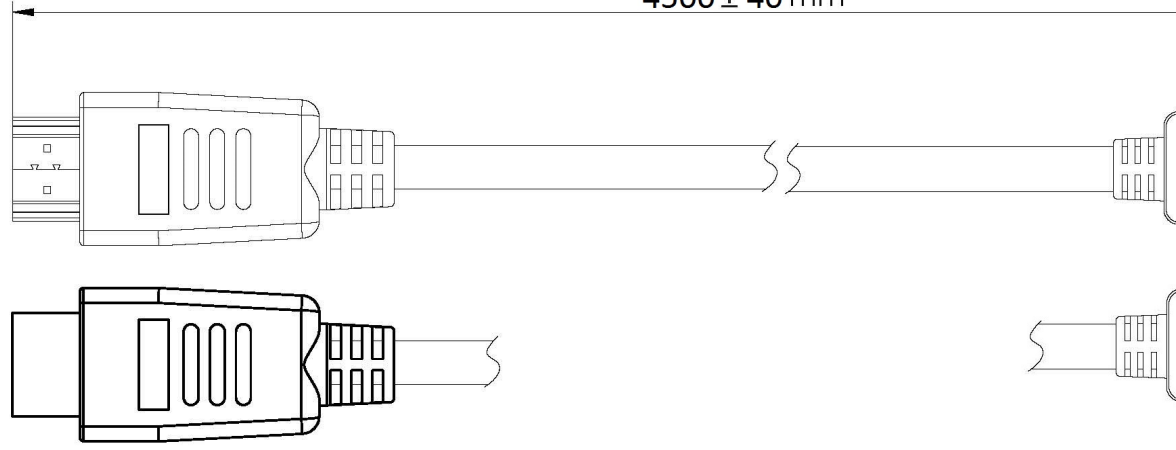

**Datenblatt - Fiche technique - Data sheet**  
**11.04.5783**

**ROLINE DisplayPort Kabel DP – HDTV, ST/ST, 4,5m**

**ROLINE Câble DisplayPort DP – HDTV, M/M, 4,5m**

**ROLINE DisplayPort Cable, DP – HDTV, M/M, 4.5m**

**SPECIFICATION:**

1. Cable: UL20276 (30AWGx1P + D + AL/MY)x5P + 30AWGx5C + F + ADB16/5/0.12(AL), Jacket PVC Black, OD=6.0±0.20mm(No LOGO)
2. Connector: DP(M), Soldering Type with Latch, Black Insulator, Nickel Plating
3. Case: DP(M) Black, Under Cover
4. Case: DP(M) Black, Upper Cover
5. Connector: DP to HDTV A/M Black Insulator, PCBA, Nickel Plating
6. Inner Mold: LDPE (RoHS)-PE101
7. Outer Mold: 60P Black PVC