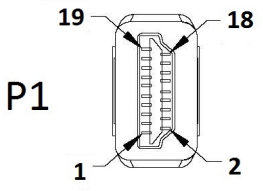

**Datenblatt - Fiche technique - Data sheet**  
**11.04.5783**

**ROLINE DisplayPort Kabel DP – HDTV, ST/ST, 4,5m**

**ROLINE Câble DisplayPort DP – HDTV, M/M, 4,5m**

**ROLINE DisplayPort Cable, DP – HDTV, M/M, 4.5m**

1 2 3 4 5 6

A

B

C

D

E

F

4500 ± 40 mm

**SPECIFICATION:**

1. Cable: UL20276 (30AWGx1P + D + AL/MY)x5P + 30AWGx5C + F + ADB16/5/0.12(AL), Jacket PVC Black, OD=6.0±0.20mm(No LOGO)
2. Connector: DP(M), Soldering Type with Latch, Black Insulator, Nickel Plating
3. Case: DP(M) Black, Under Cover
4. Case: DP(M) Black, Upper Cover
5. Connector: DP to HDTV A/M Black Insulator, PCBA, Nickel Plating
6. Inner Mold: LDPE (RoHS)-PE101
7. Outer Mold: 60P Black PVC