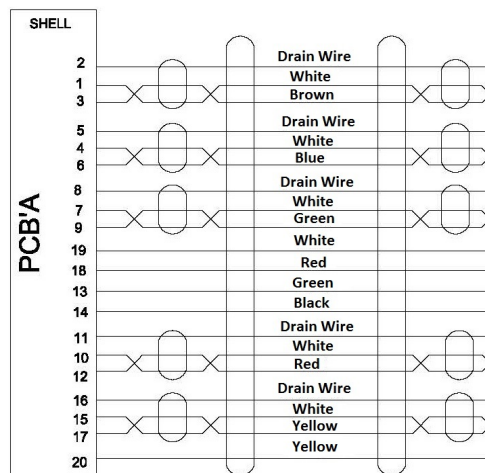

**Datenblatt - Fiche technique - Data sheet**  
**11.04.5783**

**ROLINE DisplayPort Kabel DP – HDTV, ST/ST, 4,5m**

**ROLINE Câble DisplayPort DP – HDTV, M/M, 4,5m**

**ROLINE DisplayPort Cable, DP – HDTV, M/M, 4.5m**

**SPECIFICATION:**

1. Cable: UL20276 (30AWGx1P + D + AL/MY)x5P + 30AWGx5C + F + ADB16/5/0.12(AL), Jacket PVC Black, OD=6.0±0.20mm(No LOGO)
2. Connector: DP(M), Soldering Type with Latch, Black Insulator, Nickel Plating
3. Case: DP(M) Black, Under Cover
4. Case: DP(M) Black, Upper Cover
5. Connector: DP to HDTV A/M Black Insulator, PCBA, Nickel Plating
6. Inner Mold: LDPE (RoHS)-PE101
7. Outer Mold: 60P Black PVC