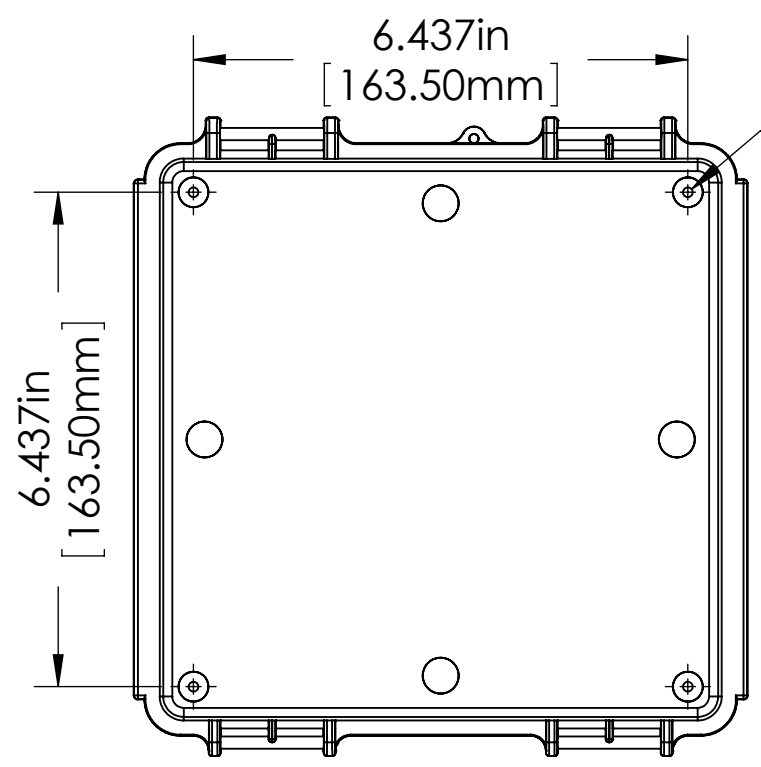

FINISH:
 BODY _____ LIGHT GRAY
 COVER _____ LIGHT GRAY OR CLEAR
 LATCHES & HINGES _____ PLASTIC
 WALL MOUNTING BRACKETS__ STAINLESS STEEL & HARDWARE

BODY

TYPE 1 BOXES
 ϕ .126in [3.20mm]
 FOR M4 x 10mm LG. SELF-TAPPING SCREWS
 4 PLCS.

TYPE 2 THRU 5 BOXES
 M4 THREADED INSERTS
 USE M4 x 8mm LG. MACHINE SCREWS.
 4 PLCS.

SECTION A-A

ϕ .126in [3.20mm]
 FOR M4 x 10mm LG. SELF-TAPPING SCREWS
 4 PLCS.

ASSEMBLY

COVER

SECTION C-C

NOTES:

- 1) UNIT COMES COMPLETE WITH (4) WALL MOUNTING BRACKETS & (4) M4 x 10mm LG. SELF-TAPPING SCREWS. (NOT SHOWN)
- 2) BOXES DESIGNED TO MEET FOLLOWING STANDARDS: NEMA 1,2,4,4X, AND IEC529-IP65 REQUIREMENTS.

TOLERANCE:

ALL DIMENSIONS HAVE ± 0.039 in [± 1 mm] TOLERANCE UNLESS OTHERWISE SPECIFIED.

TYPE	PART NO.	MATERIAL		USE
		BODY	COVER	
1	NBF-32014	ABS	ABS	INDOOR
2	NBF-32114	ABS / PC	ABS / PC	INDOOR
3	NBF-32214	ABS / PC	CLEAR PC	INDOOR
4	NBF-32314	PBT / PC	PBT / PC	OUTDOOR
5	NBF-32414	PBT / PC	CLEAR PC	OUTDOOR