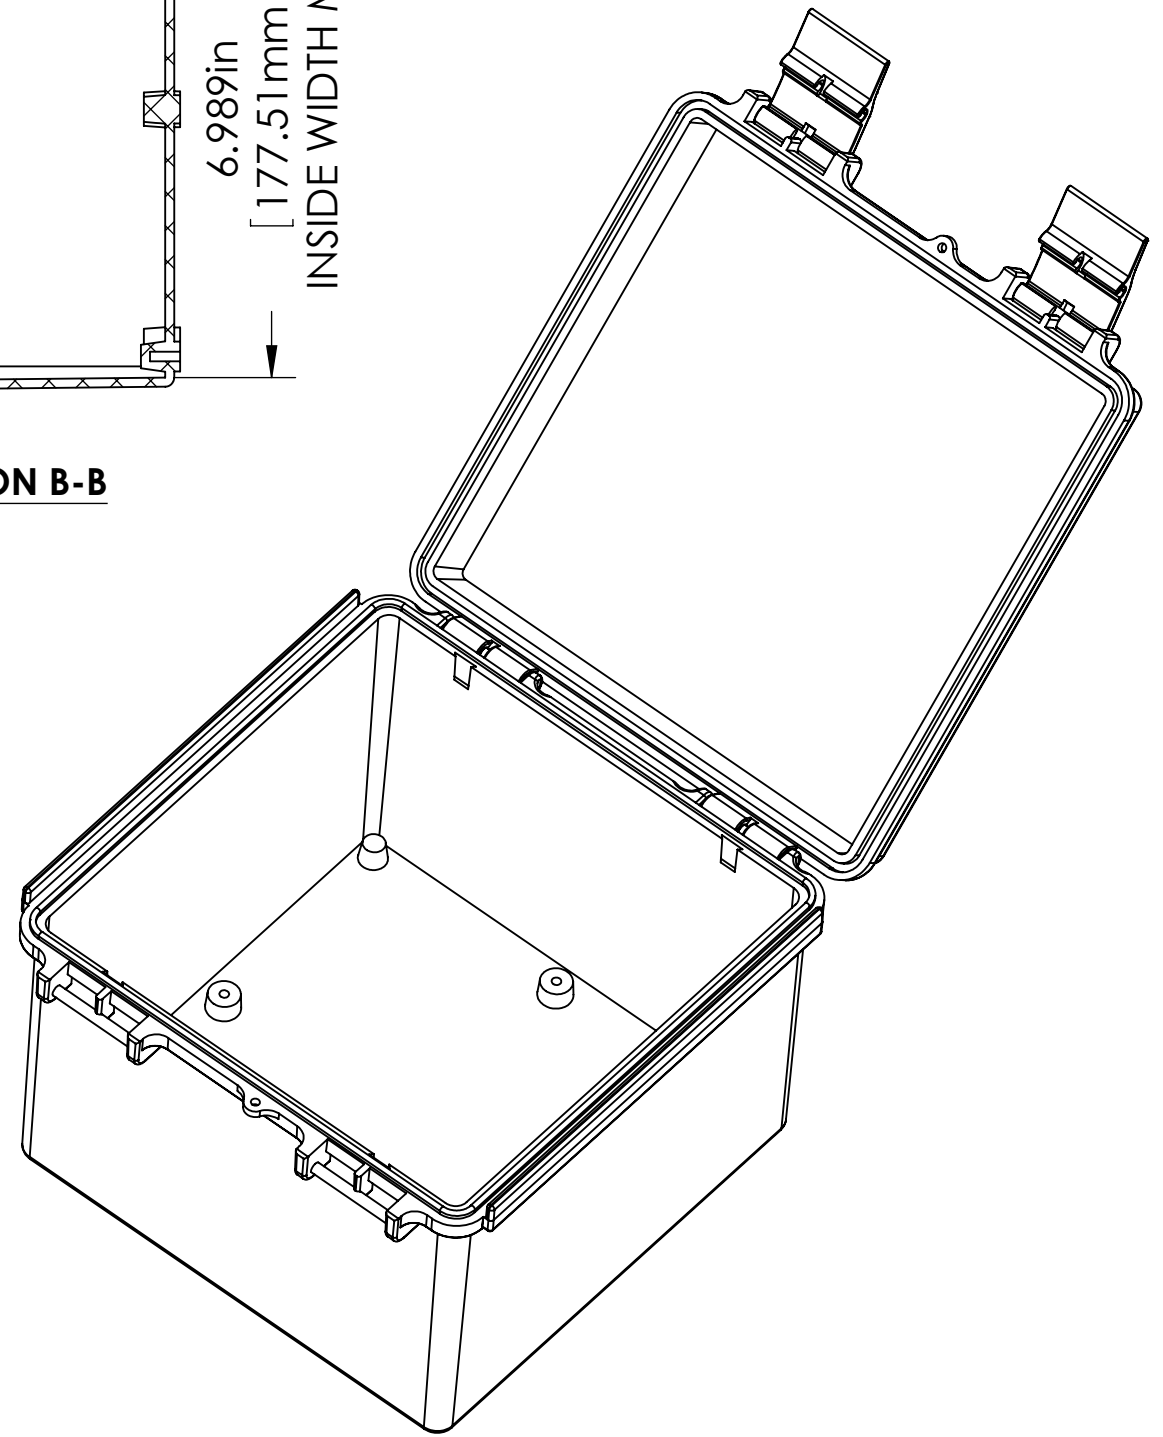

FINISH:
 BODY _____ LIGHT GRAY
 COVER _____ LIGHT GRAY OR CLEAR
 LATCHES & HINGES _____ PLASTIC
 WALL MOUNTING BRACKETS__ STAINLESS STEEL & HARDWARE

BODY

TYPE 1 BOXES
 ϕ .126in [3.20mm]
 FOR M4 x 10mm LG. SELF-TAPPING SCREWS
 4 PLCS.

TYPE 2 THRU 5 BOXES
 M4 THREADED INSERTS
 USE M4 x 8mm LG. MACHINE SCREWS.
 4 PLCS.

SECTION A-A

ϕ .126in [3.20mm]
 FOR M4 x 10mm LG. SELF-TAPPING SCREWS
 4 PLCS.

ASSEMBLY

COVER

SECTION C-C

NOTES:

- 1) UNIT COMES COMPLETE WITH (4) WALL MOUNTING BRACKETS & (4) M4 x 10mm LG. SELF-TAPPING SCREWS. (NOT SHOWN)
- 2) BOXES DESIGNED TO MEET FOLLOWING STANDARDS: NEMA 1,2,4,4X, AND IEC529-IP65 REQUIREMENTS.

TOLERANCE:

ALL DIMENSIONS HAVE ± 0.039 in [± 1 mm] TOLERANCE UNLESS OTHERWISE SPECIFIED.

TYPE	PART NO.	MATERIAL		USE
		BODY	COVER	
1	NBF-32014	ABS	ABS	INDOOR
2	NBF-32114	ABS / PC	ABS / PC	INDOOR
3	NBF-32214	ABS / PC	CLEAR PC	INDOOR
4	NBF-32314	PBT / PC	PBT / PC	OUTDOOR
5	NBF-32414	PBT / PC	CLEAR PC	OUTDOOR