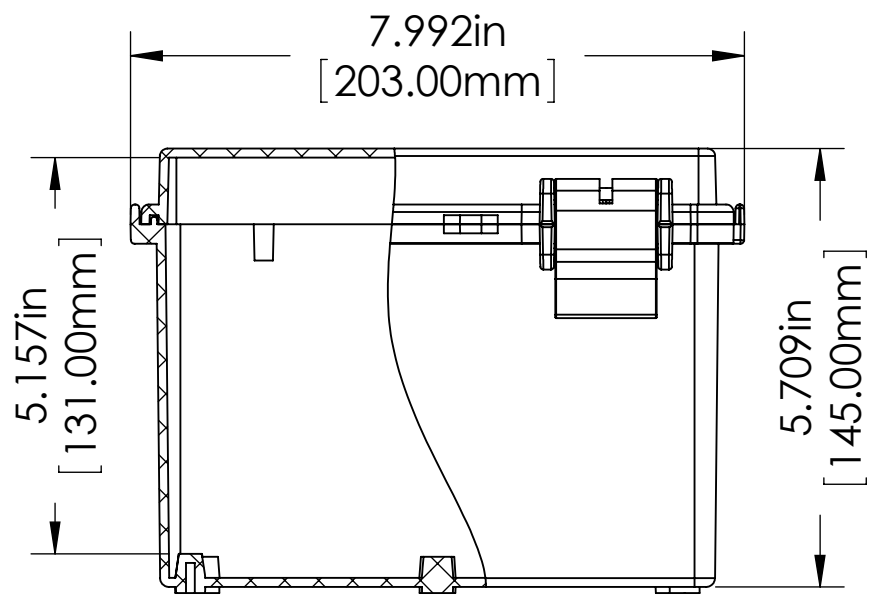

FINISH:
 BODY _____ LIGHT GRAY
 COVER _____ LIGHT GRAY OR CLEAR
 LATCHES & HINGES _____ PLASTIC
 WALL MOUNTING BRACKETS__ STAINLESS STEEL & HARDWARE

BODY

TYPE 1 BOXES
 ϕ .126in [3.20mm]
 FOR M4 x 10mm LG. SELF-TAPPING SCREWS
 4 PLCS.

TYPE 2 THRU 5 BOXES
 M4 THREADED INSERTS
 USE M4 x 8mm LG. MACHINE SCREWS.
 4 PLCS.

SECTION A-A

ϕ .126in [3.20mm]
 FOR M4 x 10mm LG. SELF-TAPPING SCREWS
 4 PLCS.

ASSEMBLY

COVER

SECTION C-C

NOTES:

- 1) UNIT COMES COMPLETE WITH (4) WALL MOUNTING BRACKETS & (4) M4 x 10mm LG. SELF-TAPPING SCREWS. (NOT SHOWN)
- 2) BOXES DESIGNED TO MEET FOLLOWING STANDARDS: NEMA 1,2,4,4X, AND IEC529-IP65 REQUIREMENTS.

TOLERANCE:

ALL DIMENSIONS HAVE ± 0.039 in [± 1 mm] TOLERANCE UNLESS OTHERWISE SPECIFIED.

TYPE	PART NO.	MATERIAL		USE
		BODY	COVER	
1	NBF-32014	ABS	ABS	INDOOR
2	NBF-32114	ABS / PC	ABS / PC	INDOOR
3	NBF-32214	ABS / PC	CLEAR PC	INDOOR
4	NBF-32314	PBT / PC	PBT / PC	OUTDOOR
5	NBF-32414	PBT / PC	CLEAR PC	OUTDOOR