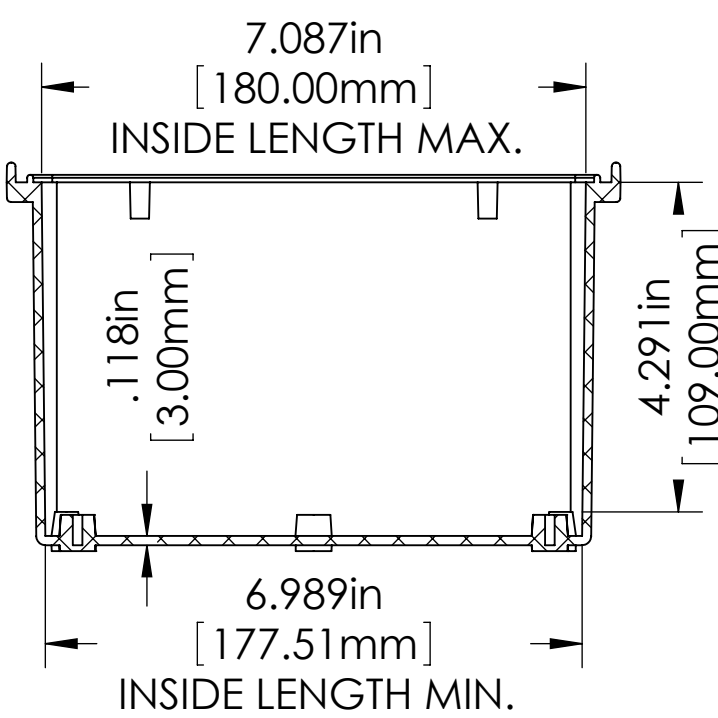

FINISH:
 BODY _____ LIGHT GRAY
 COVER _____ LIGHT GRAY OR CLEAR
 LATCHES & HINGES _____ PLASTIC
 WALL MOUNTING BRACKETS__ STAINLESS STEEL & HARDWARE

BODY

TYPE 1 BOXES
 ϕ .126in [3.20mm]
 FOR M4 x 10mm LG. SELF-TAPPING SCREWS
 4 PLCS.

TYPE 2 THRU 5 BOXES
 M4 THREADED INSERTS
 USE M4 x 8mm LG. MACHINE SCREWS.
 4 PLCS.

SECTION A-A

ϕ .126in [3.20mm]
 FOR M4 x 10mm LG. SELF-TAPPING SCREWS
 4 PLCS.

ASSEMBLY

COVER

SECTION C-C

NOTES:

- 1) UNIT COMES COMPLETE WITH (4) WALL MOUNTING BRACKETS & (4) M4 x 10mm LG. SELF-TAPPING SCREWS. (NOT SHOWN)
- 2) BOXES DESIGNED TO MEET FOLLOWING STANDARDS: NEMA 1,2,4,4X, AND IEC529-IP65 REQUIREMENTS.

TOLERANCE:

ALL DIMENSIONS HAVE ± 0.039 in [± 1 mm] TOLERANCE UNLESS OTHERWISE SPECIFIED.

TYPE	PART NO.	MATERIAL		USE
		BODY	COVER	
1	NBF-32014	ABS	ABS	INDOOR
2	NBF-32114	ABS / PC	ABS / PC	INDOOR
3	NBF-32214	ABS / PC	CLEAR PC	INDOOR
4	NBF-32314	PBT / PC	PBT / PC	OUTDOOR
5	NBF-32414	PBT / PC	CLEAR PC	OUTDOOR