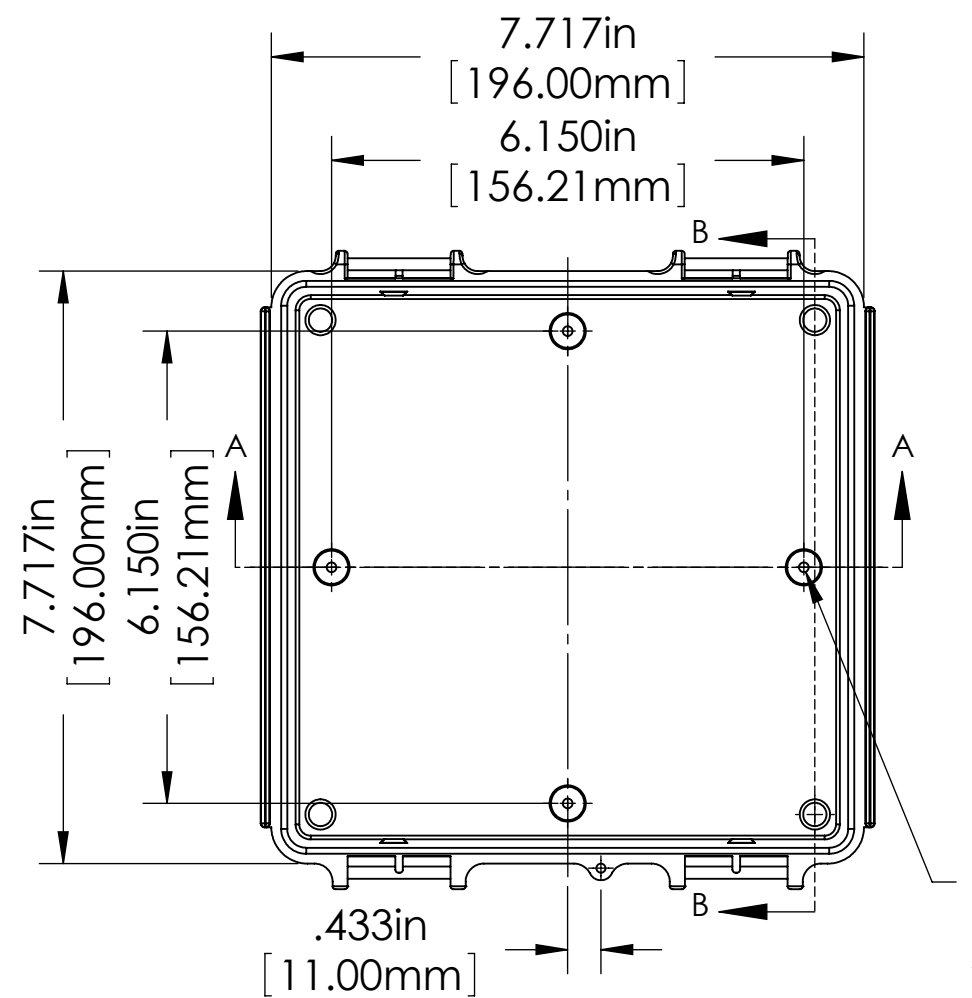

FINISH:
 BODY _____ LIGHT GRAY
 COVER _____ LIGHT GRAY OR CLEAR
 LATCHES & HINGES _____ PLASTIC
 WALL MOUNTING BRACKETS__ STAINLESS STEEL & HARDWARE

BODY

TYPE 1 BOXES
 ϕ .126in [3.20mm]
 FOR M4 x 10mm LG. SELF-TAPPING SCREWS
 4 PLCS.

TYPE 2 THRU 5 BOXES
 M4 THREADED INSERTS
 USE M4 x 8mm LG. MACHINE SCREWS.
 4 PLCS.

SECTION A-A

ϕ .126in [3.20mm]
 FOR M4 x 10mm LG. SELF-TAPPING SCREWS
 4 PLCS.

ASSEMBLY

COVER

SECTION C-C

NOTES:

- 1) UNIT COMES COMPLETE WITH (4) WALL MOUNTING BRACKETS & (4) M4 x 10mm LG. SELF-TAPPING SCREWS. (NOT SHOWN)
- 2) BOXES DESIGNED TO MEET FOLLOWING STANDARDS: NEMA 1,2,4,4X, AND IEC529-IP65 REQUIREMENTS.

TOLERANCE:

ALL DIMENSIONS HAVE ± 0.039 in [± 1 mm] TOLERANCE UNLESS OTHERWISE SPECIFIED.

TYPE	PART NO.	MATERIAL		USE
		BODY	COVER	
1	NBF-32014	ABS	ABS	INDOOR
2	NBF-32114	ABS / PC	ABS / PC	INDOOR
3	NBF-32214	ABS / PC	CLEAR PC	INDOOR
4	NBF-32314	PBT / PC	PBT / PC	OUTDOOR
5	NBF-32414	PBT / PC	CLEAR PC	OUTDOOR