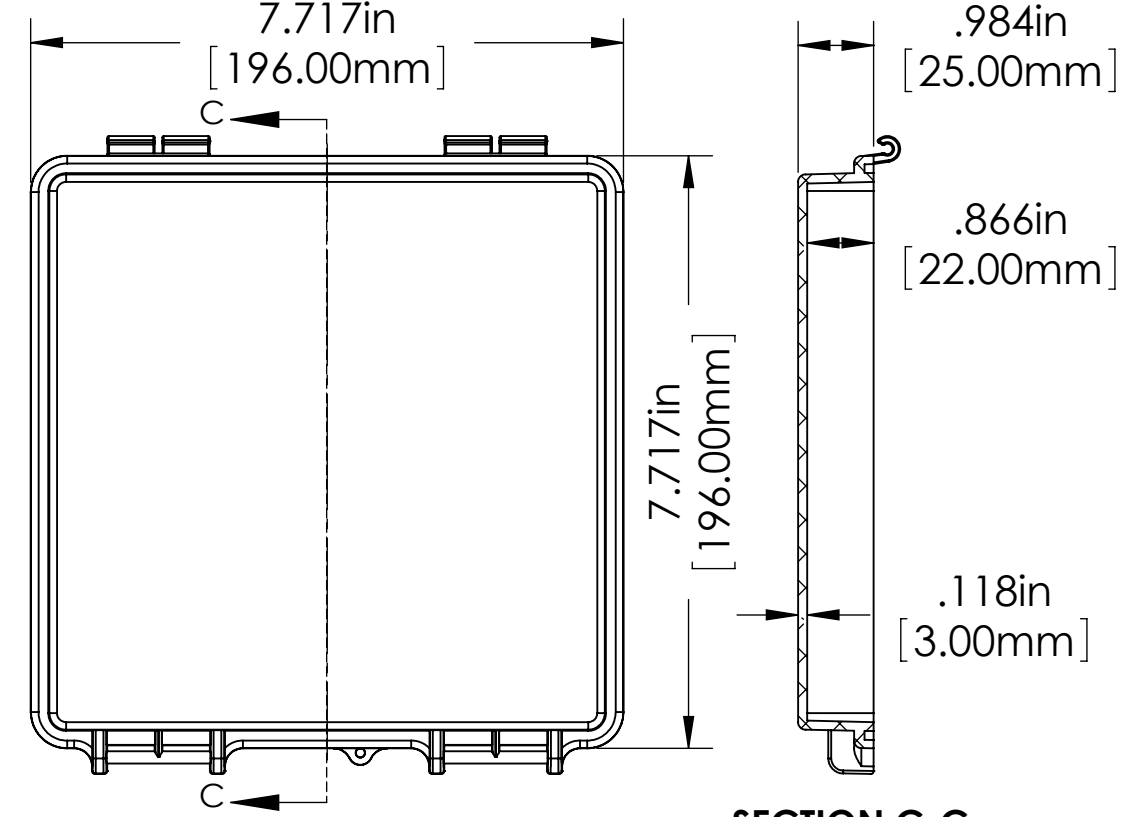

FINISH:
 BODY _____ LIGHT GRAY
 COVER _____ LIGHT GRAY OR CLEAR
 LATCHES & HINGES _____ PLASTIC
 WALL MOUNTING BRACKETS__ STAINLESS STEEL & HARDWARE

BODY

TYPE 1 BOXES
 ϕ .126in [3.20mm]
 FOR M4 x 10mm LG. SELF-TAPPING SCREWS
 4 PLCS.

TYPE 2 THRU 5 BOXES
 M4 THREADED INSERTS
 USE M4 x 8mm LG. MACHINE SCREWS.
 4 PLCS.

SECTION A-A

ϕ .126in [3.20mm]
 FOR M4 x 10mm LG. SELF-TAPPING SCREWS
 4 PLCS.

ASSEMBLY

COVER

SECTION C-C

NOTES:

- 1) UNIT COMES COMPLETE WITH (4) WALL MOUNTING BRACKETS & (4) M4 x 10mm LG. SELF-TAPPING SCREWS. (NOT SHOWN)
- 2) BOXES DESIGNED TO MEET FOLLOWING STANDARDS: NEMA 1,2,4,4X, AND IEC529-IP65 REQUIREMENTS.

TOLERANCE:

ALL DIMENSIONS HAVE ± 0.039 in [± 1 mm] TOLERANCE UNLESS OTHERWISE SPECIFIED.

TYPE	PART NO.	MATERIAL		USE
		BODY	COVER	
1	NBF-32014	ABS	ABS	INDOOR
2	NBF-32114	ABS / PC	ABS / PC	INDOOR
3	NBF-32214	ABS / PC	CLEAR PC	INDOOR
4	NBF-32314	PBT / PC	PBT / PC	OUTDOOR
5	NBF-32414	PBT / PC	CLEAR PC	OUTDOOR