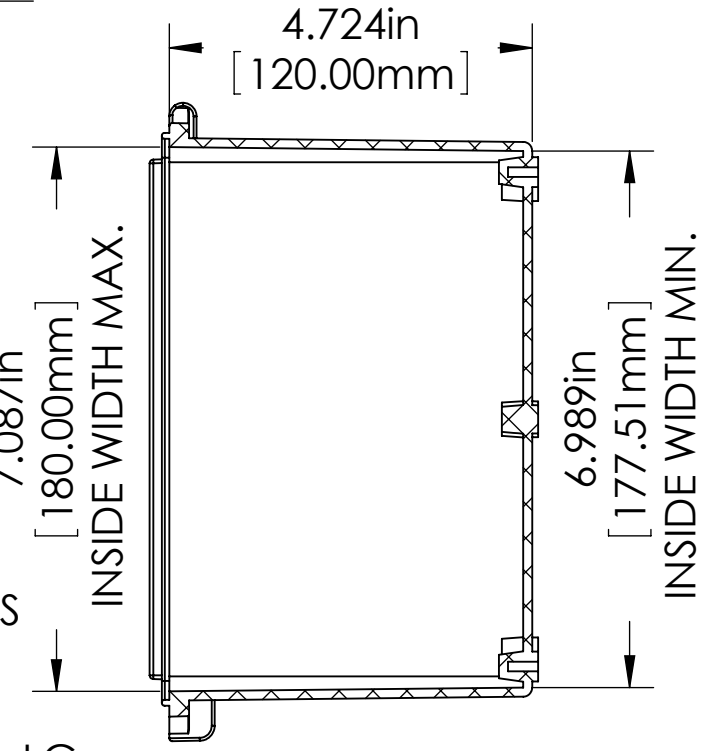

FINISH:
 BODY _____ LIGHT GRAY
 COVER _____ LIGHT GRAY OR CLEAR
 LATCHES & HINGES _____ PLASTIC
 WALL MOUNTING BRACKETS__ STAINLESS STEEL & HARDWARE

BODY

TYPE 1 BOXES
 ϕ .126in [3.20mm]
 FOR M4 x 10mm LG. SELF-TAPPING SCREWS
 4 PLCS.

TYPE 2 THRU 5 BOXES
 M4 THREADED INSERTS
 USE M4 x 8mm LG. MACHINE SCREWS.
 4 PLCS.

SECTION A-A

ϕ .126in [3.20mm]
 FOR M4 x 10mm LG. SELF-TAPPING SCREWS
 4 PLCS.

ASSEMBLY

COVER

SECTION C-C

NOTES:

- 1) UNIT COMES COMPLETE WITH (4) WALL MOUNTING BRACKETS & (4) M4 x 10mm LG. SELF-TAPPING SCREWS. (NOT SHOWN)
- 2) BOXES DESIGNED TO MEET FOLLOWING STANDARDS: NEMA 1,2,4,4X, AND IEC529-IP65 REQUIREMENTS.

TOLERANCE:

ALL DIMENSIONS HAVE ± 0.039 in [± 1 mm] TOLERANCE UNLESS OTHERWISE SPECIFIED.

TYPE	PART NO.	MATERIAL		USE
		BODY	COVER	
1	NBF-32014	ABS	ABS	INDOOR
2	NBF-32114	ABS / PC	ABS / PC	INDOOR
3	NBF-32214	ABS / PC	CLEAR PC	INDOOR
4	NBF-32314	PBT / PC	PBT / PC	OUTDOOR
5	NBF-32414	PBT / PC	CLEAR PC	OUTDOOR