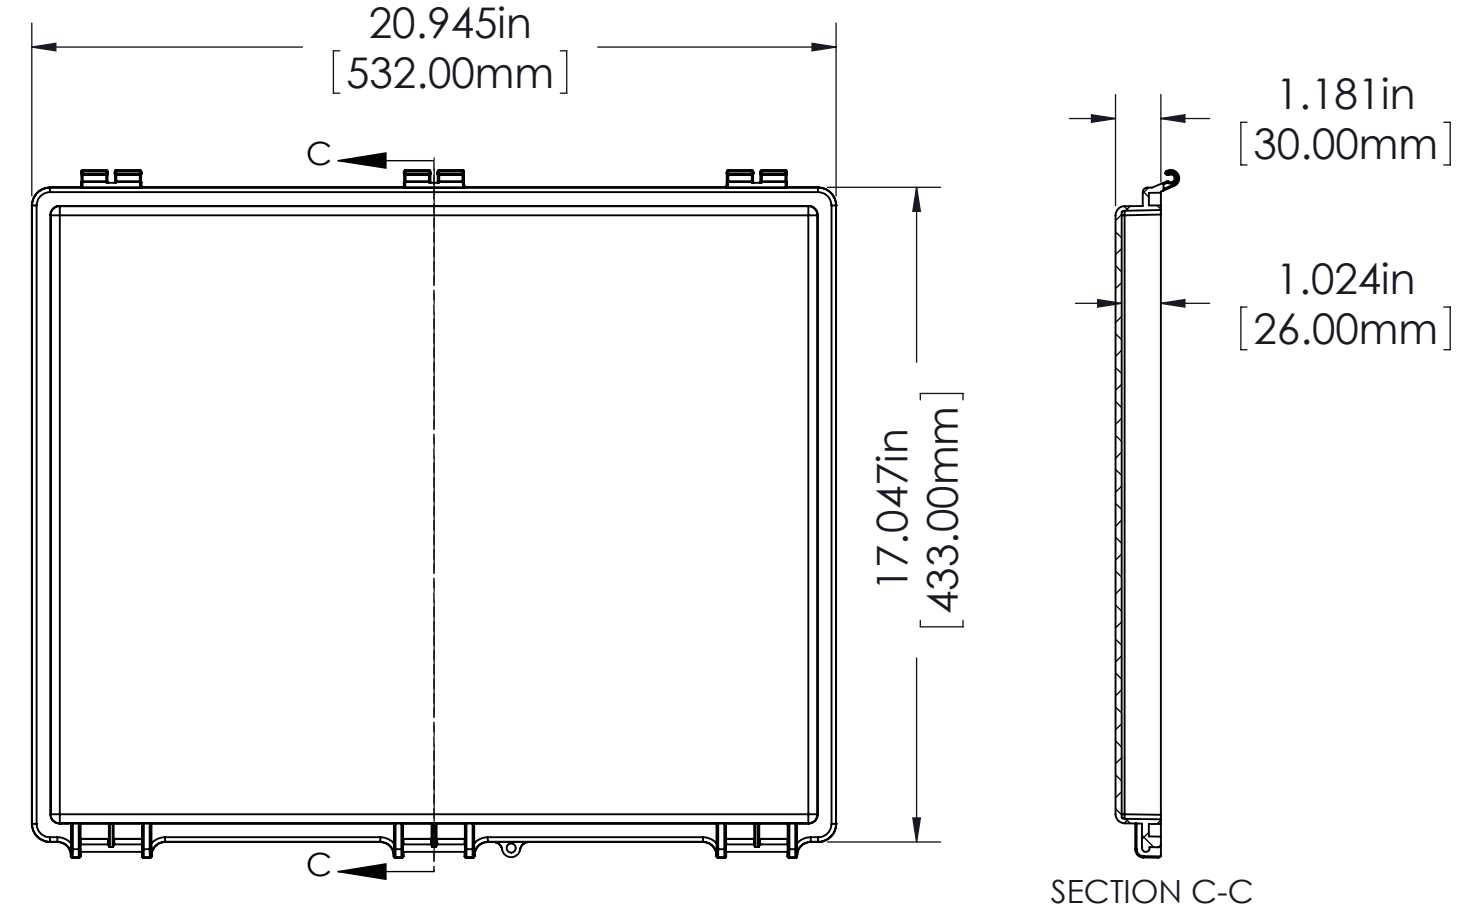

FINISH:
 BODY _____ LIGHT GRAY
 COVER _____ LIGHT GRAY OR CLEAR
 LATCHES & HINGES _____ PLASTIC
 WALL MOUNTING BRACKETS _____ STAINLESS STEEL & HARDWARE

BODY

Ø.165in [4.20mm]
 FOR M5 x 10mm LG. SELF-TAPPING SCREWS (ABS VERSIONS ONLY)
 M5 THREADED INSERTS ON ALL OTHER VERSIONS USE M5 x 8mm LG. MACHINE SCREWS.

COVER

ASSEMBLY

Ø.165in [4.20mm]
 FOR M5 x 10mm LG. SELF-TAPPING SCREWS 4 PLCS.

NOTES:
 1) UNIT COMES COMPLETE WITH (4) WALL MOUNTING BRACKETS & (4) M4 x 10mm LG. SELF-TAPPING SCREWS. (NOT SHOWN)
 2) BOXES DESIGNED TO MEET THESE STANDARDS: NEMA 1,2,4,4X, AND IEC529-IP65 REQUIREMENTS.
 TOLERANCE:
 ALL DIMENSIONS HAVE ±0.039in [±1mm] TOLERANCE UNLESS OTHERWISE SPECIFIED.