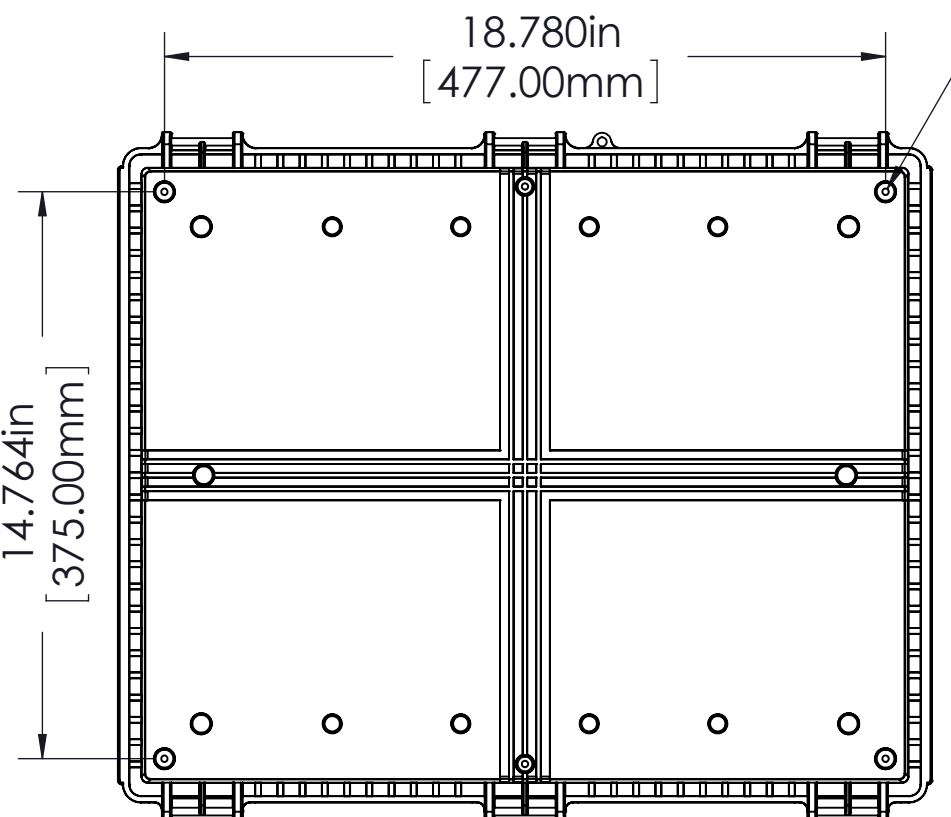

FINISH:
 BODY _____ LIGHT GRAY
 COVER _____ LIGHT GRAY OR CLEAR
 LATCHES & HINGES _____ PLASTIC
 WALL MOUNTING BRACKETS _____ STAINLESS STEEL & HARDWARE

BODY

Ø.165in [4.20mm]
 FOR M5 x 10mm LG. SELF-TAPPING SCREWS (ABS VERSIONS ONLY)
 M5 THREADED INSERTS ON ALL OTHER VERSIONS USE M5 x 8mm LG. MACHINE SCREWS.

COVER

ASSEMBLY

Ø.165in [4.20mm]
 FOR M5 x 10mm LG. SELF-TAPPING SCREWS 4 PLCS.

NOTES:
 1) UNIT COMES COMPLETE WITH (4) WALL MOUNTING BRACKETS & (4) M4 x 10mm LG. SELF-TAPPING SCREWS. (NOT SHOWN)
 2) BOXES DESIGNED TO MEET THESE STANDARDS: NEMA 1,2,4,4X, AND IEC529-IP65 REQUIREMENTS.
 TOLERANCE:
 ALL DIMENSIONS HAVE ±0.039in [±1mm] TOLERANCE UNLESS OTHERWISE SPECIFIED.