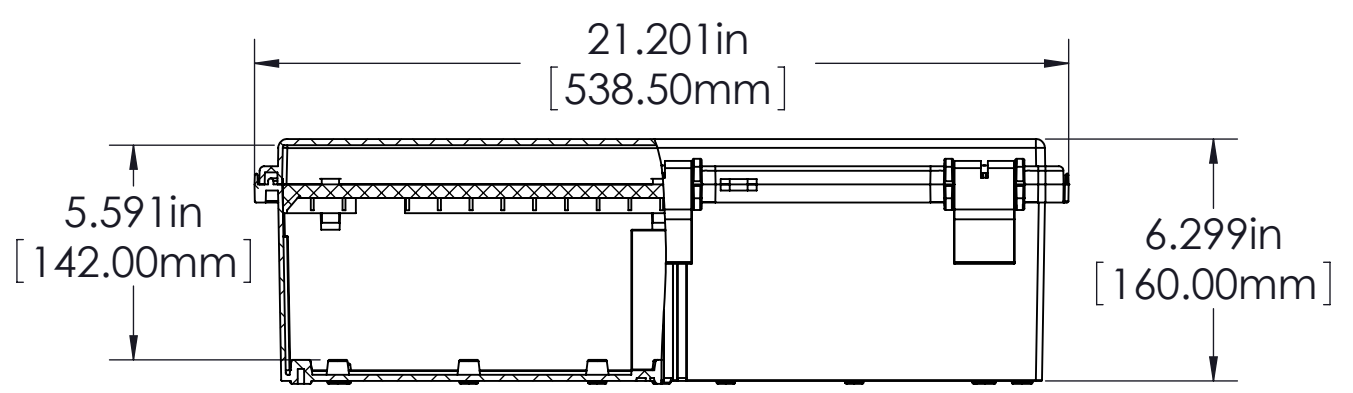

FINISH:
 BODY _____ LIGHT GRAY
 COVER _____ LIGHT GRAY OR CLEAR
 LATCHES & HINGES _____ PLASTIC
 WALL MOUNTING BRACKETS _____ STAINLESS STEEL & HARDWARE

BODY

Ø.165in [4.20mm]
 FOR M5 x 10mm LG. SELF-TAPPING SCREWS (ABS VERSIONS ONLY)
 M5 THREADED INSERTS ON ALL OTHER VERSIONS USE M5 x 8mm LG. MACHINE SCREWS.

COVER

ASSEMBLY

Ø.165in [4.20mm]
 FOR M5 x 10mm LG. SELF-TAPPING SCREWS 4 PLCS.

NOTES:
 1) UNIT COMES COMPLETE WITH (4) WALL MOUNTING BRACKETS & (4) M4 x 10mm LG. SELF-TAPPING SCREWS. (NOT SHOWN)
 2) BOXES DESIGNED TO MEET THESE STANDARDS: NEMA 1,2,4,4X, AND IEC529-IP65 REQUIREMENTS.
 TOLERANCE:
 ALL DIMENSIONS HAVE ±0.039in [±1mm] TOLERANCE UNLESS OTHERWISE SPECIFIED.