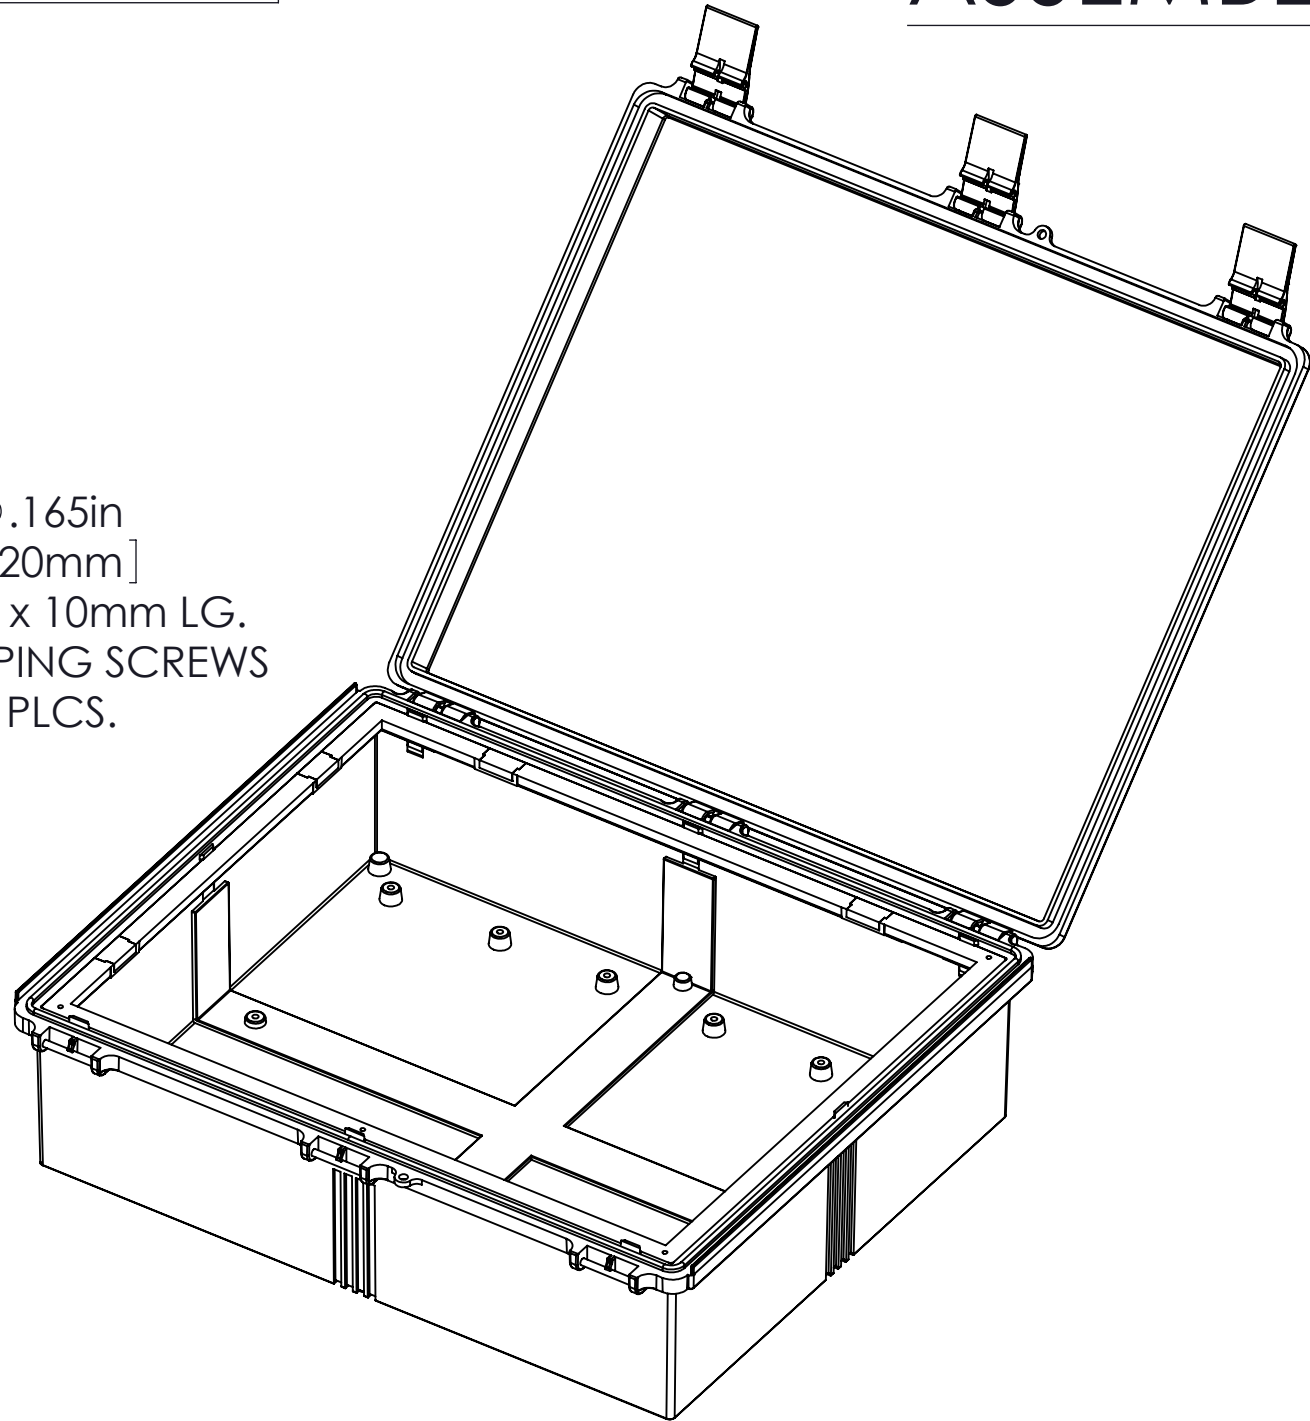

FINISH:
 BODY _____ LIGHT GRAY
 COVER _____ LIGHT GRAY OR CLEAR
 LATCHES & HINGES _____ PLASTIC
 WALL MOUNTING BRACKETS _____ STAINLESS STEEL & HARDWARE

BODY

Ø.165in [4.20mm]
 FOR M5 x 10mm LG. SELF-TAPPING SCREWS (ABS VERSIONS ONLY)
 M5 THREADED INSERTS ON ALL OTHER VERSIONS USE M5 x 8mm LG. MACHINE SCREWS.

COVER

ASSEMBLY

Ø.165in [4.20mm]
 FOR M5 x 10mm LG. SELF-TAPPING SCREWS 4 PLCS.

NOTES:
 1) UNIT COMES COMPLETE WITH (4) WALL MOUNTING BRACKETS & (4) M4 x 10mm LG. SELF-TAPPING SCREWS. (NOT SHOWN)
 2) BOXES DESIGNED TO MEET THESE STANDARDS: NEMA 1,2,4,4X, AND IEC529-IP65 REQUIREMENTS.
 TOLERANCE:
 ALL DIMENSIONS HAVE ±0.039in [±1mm] TOLERANCE UNLESS OTHERWISE SPECIFIED.