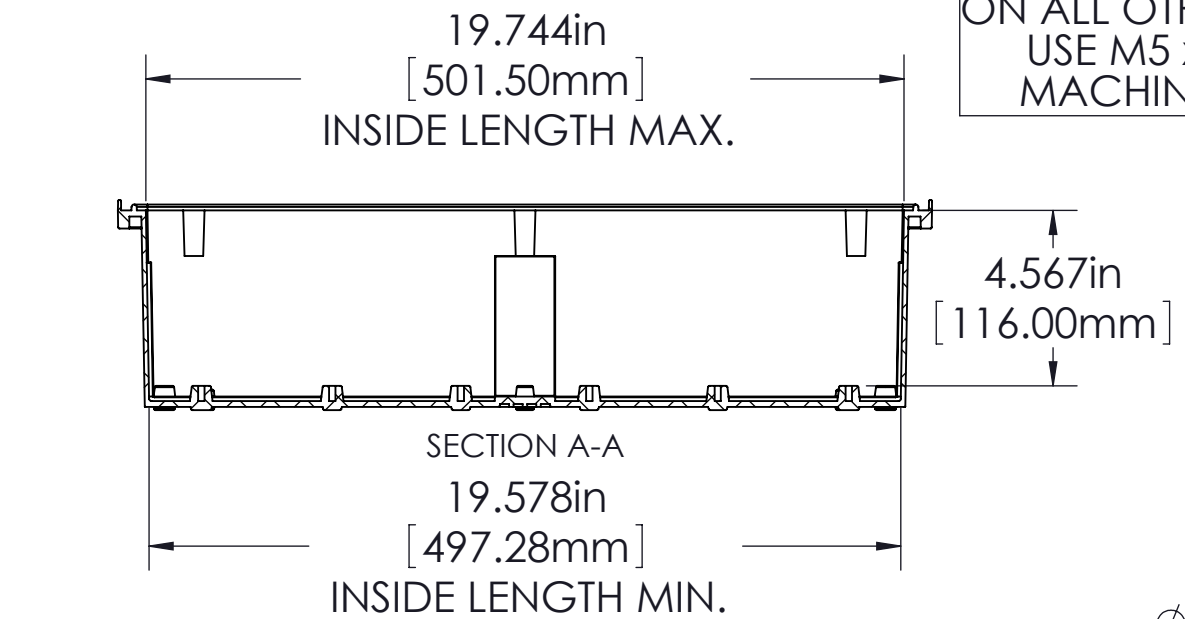

FINISH:
 BODY _____ LIGHT GRAY
 COVER _____ LIGHT GRAY OR CLEAR
 LATCHES & HINGES _____ PLASTIC
 WALL MOUNTING BRACKETS _____ STAINLESS STEEL & HARDWARE

BODY

Ø.165in [4.20mm]
 FOR M5 x 10mm LG. SELF-TAPPING SCREWS (ABS VERSIONS ONLY)
 M5 THREADED INSERTS ON ALL OTHER VERSIONS USE M5 x 8mm LG. MACHINE SCREWS.

COVER

ASSEMBLY

Ø.165in [4.20mm]
 FOR M5 x 10mm LG. SELF-TAPPING SCREWS 4 PLCS.

NOTES:
 1) UNIT COMES COMPLETE WITH (4) WALL MOUNTING BRACKETS & (4) M4 x 10mm LG. SELF-TAPPING SCREWS. (NOT SHOWN)
 2) BOXES DESIGNED TO MEET THESE STANDARDS: NEMA 1,2,4,4X, AND IEC529-IP65 REQUIREMENTS.
 TOLERANCE:
 ALL DIMENSIONS HAVE ±0.039in [±1mm] TOLERANCE UNLESS OTHERWISE SPECIFIED.