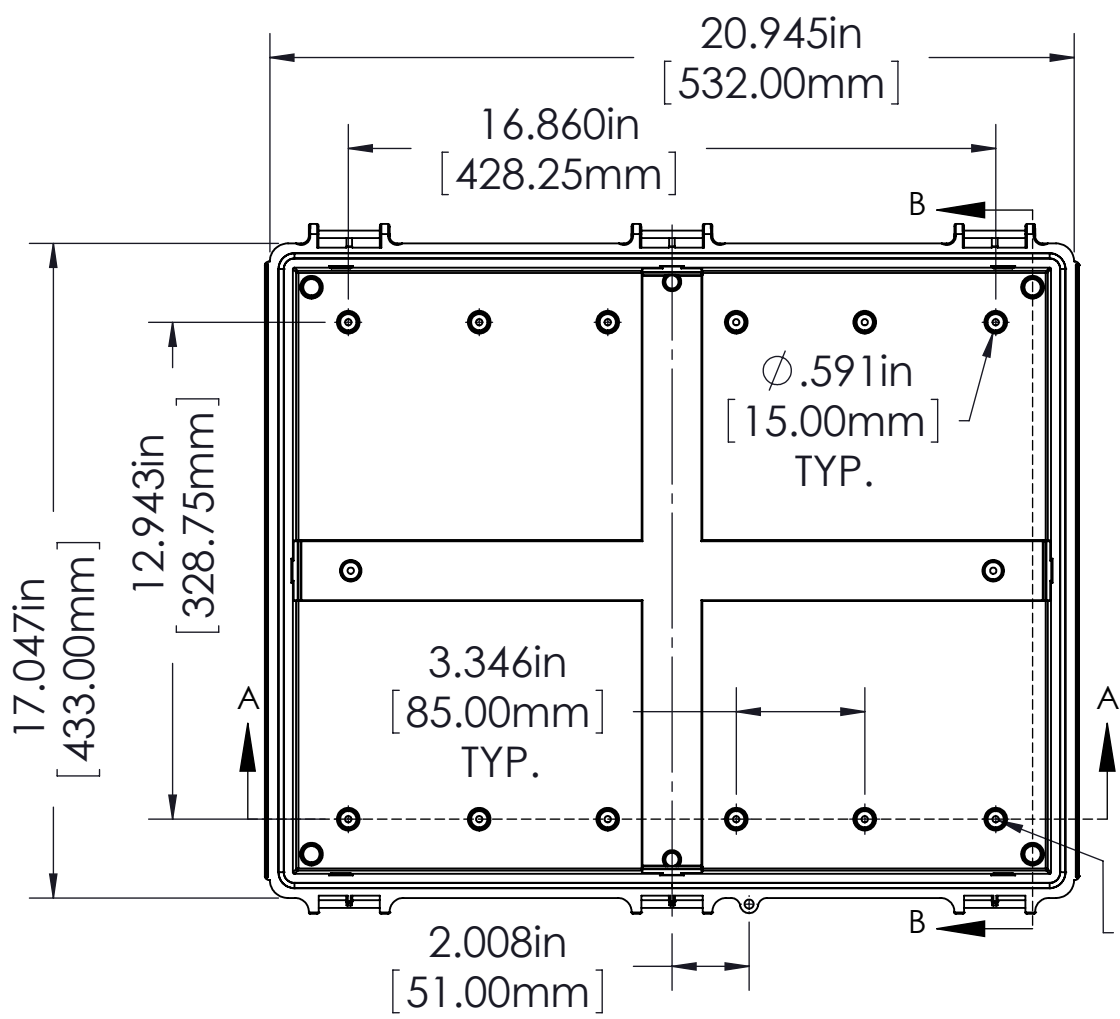

FINISH:
 BODY _____ LIGHT GRAY
 COVER _____ LIGHT GRAY OR CLEAR
 LATCHES & HINGES _____ PLASTIC
 WALL MOUNTING BRACKETS _____ STAINLESS STEEL & HARDWARE

BODY

Ø.165in [4.20mm]
 FOR M5 x 10mm LG. SELF-TAPPING SCREWS (ABS VERSIONS ONLY)
 M5 THREADED INSERTS ON ALL OTHER VERSIONS USE M5 x 8mm LG. MACHINE SCREWS.

COVER

ASSEMBLY

Ø.165in [4.20mm]
 FOR M5 x 10mm LG. SELF-TAPPING SCREWS 4 PLCS.

NOTES:
 1) UNIT COMES COMPLETE WITH (4) WALL MOUNTING BRACKETS & (4) M4 x 10mm LG. SELF-TAPPING SCREWS. (NOT SHOWN)
 2) BOXES DESIGNED TO MEET THESE STANDARDS: NEMA 1,2,4,4X, AND IEC529-IP65 REQUIREMENTS.
 TOLERANCE:
 ALL DIMENSIONS HAVE ±0.039in [±1mm] TOLERANCE UNLESS OTHERWISE SPECIFIED.