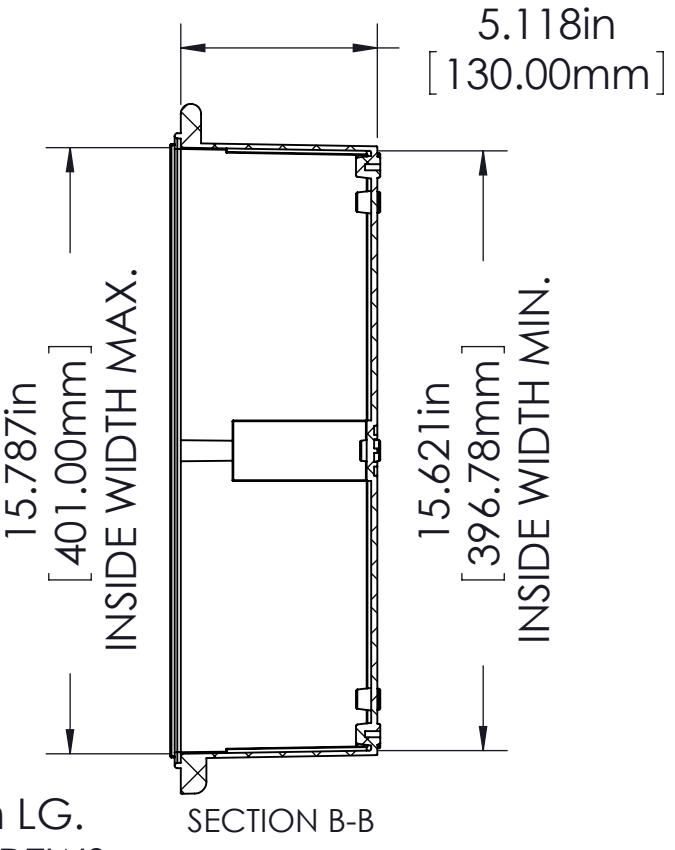

FINISH:
 BODY _____ LIGHT GRAY
 COVER _____ LIGHT GRAY OR CLEAR
 LATCHES & HINGES _____ PLASTIC
 WALL MOUNTING BRACKETS _____ STAINLESS STEEL & HARDWARE

BODY

Ø.165in [4.20mm]
 FOR M5 x 10mm LG. SELF-TAPPING SCREWS (ABS VERSIONS ONLY)
 M5 THREADED INSERTS ON ALL OTHER VERSIONS USE M5 x 8mm LG. MACHINE SCREWS.

COVER

ASSEMBLY

Ø.165in [4.20mm]
 FOR M5 x 10mm LG. SELF-TAPPING SCREWS 4 PLCS.

NOTES:
 1) UNIT COMES COMPLETE WITH (4) WALL MOUNTING BRACKETS & (4) M4 x 10mm LG. SELF-TAPPING SCREWS. (NOT SHOWN)
 2) BOXES DESIGNED TO MEET THESE STANDARDS: NEMA 1,2,4,4X, AND IEC529-IP65 REQUIREMENTS.
 TOLERANCE:
 ALL DIMENSIONS HAVE ±0.039in [±1mm] TOLERANCE UNLESS OTHERWISE SPECIFIED.