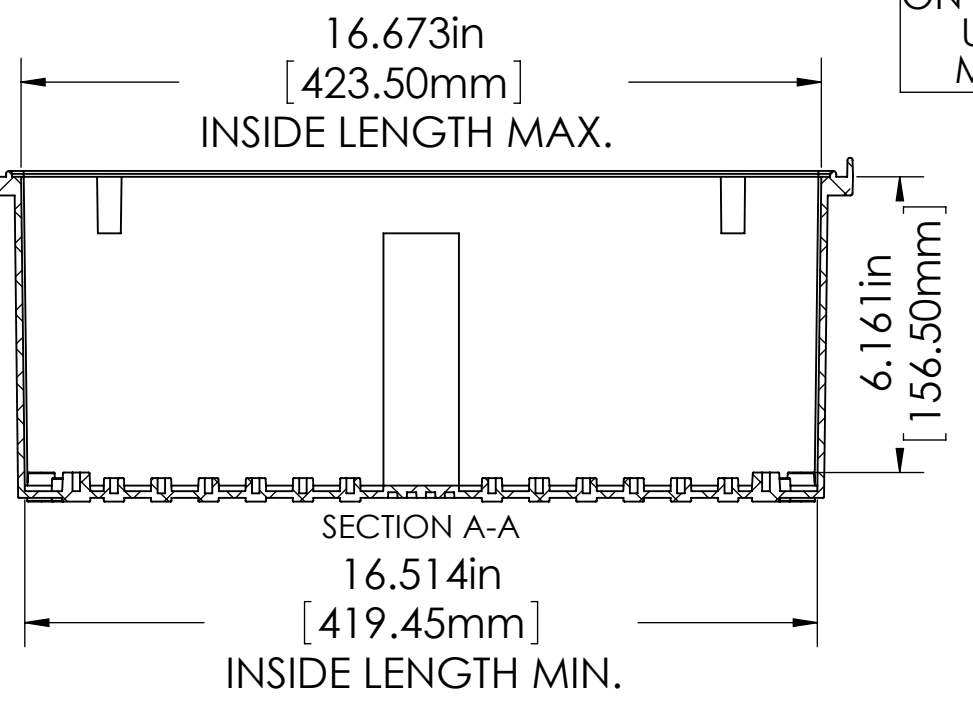

# BODY

Ø.157in [4.00mm]  
 FOR M5 x 10mm LG. SELF-TAPPING SCREWS (ABS VERSIONS ONLY)  
 M5 THREADED INSERTS ON ALL OTHER VERSIONS USE M5 x 8mm LG. MACHINE SCREWS.

# ASSEMBLY

**NOTES:**

- 1) UNIT COMES COMPLETE WITH (4) WALL MOUNTING BRACKETS & (4) M5 x 10mm LG. SELF-TAPPING SCREWS. (NOT SHOWN)
- 2) BOXES DESIGNED TO MEET FOLLOWING STANDARDS: NEMA 1,2,4,4X, AND IEC529-IP65 REQUIREMENTS.

**TOLERANCE:**

ALL DIMENSIONS HAVE ±0.039in [+1mm] TOLERANCE UNLESS OTHERWISE SPECIFIED.

PART NO.	MATERIAL		USE
	BODY	COVER	
NBF-32030	ABS	ABS	INDOOR
NBF-32130	ABS / PC	ABS / PC	INDOOR
NBF-32230	ABS / PC	CLEAR PC	INDOOR
NBF-32330	PBT / PC	PBT / PC	OUTDOOR
NBF-32430	PBT / PC	CLEAR PC	OUTDOOR