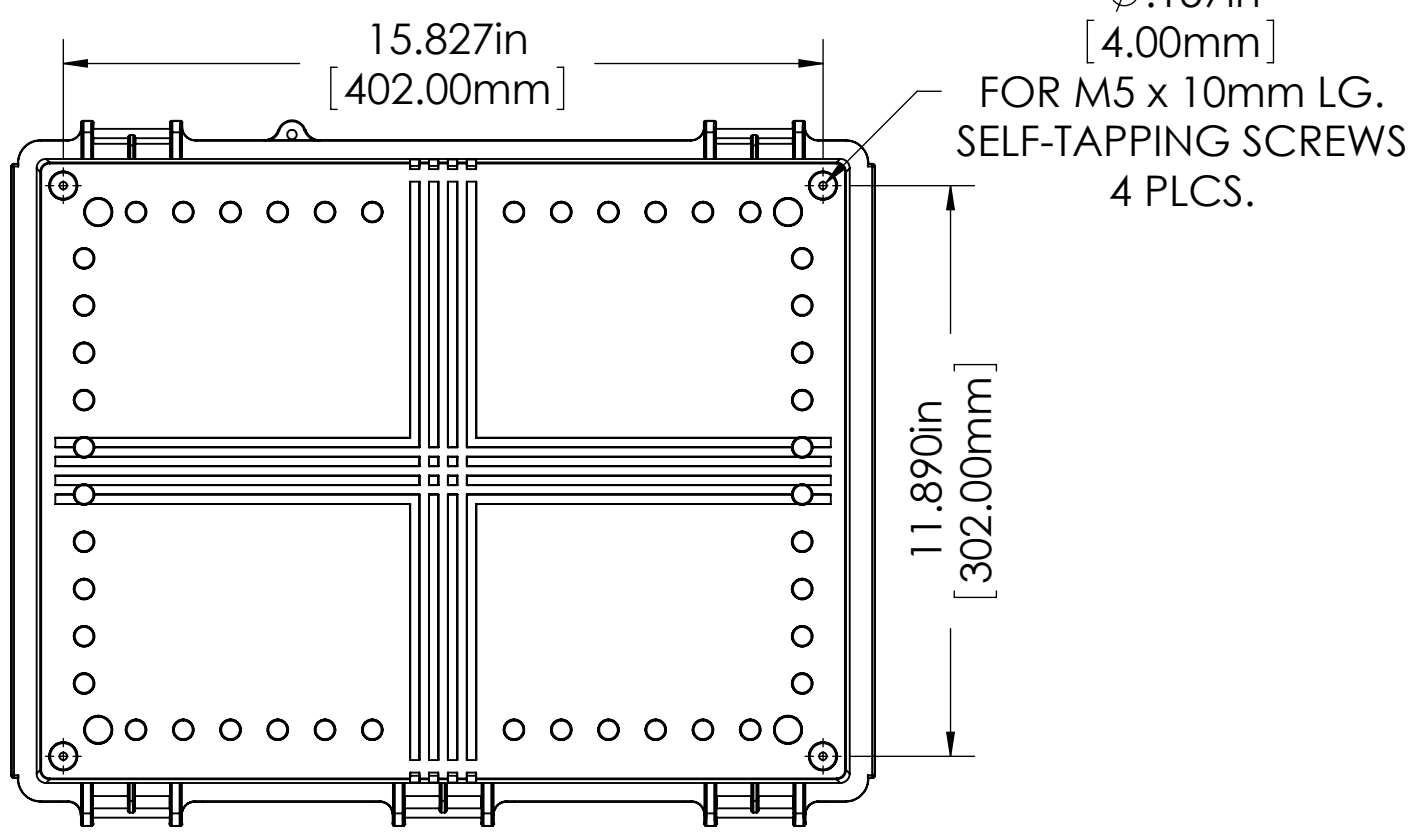

# BODY

Ø.157in [4.00mm]  
 FOR M5 x 10mm LG. SELF-TAPPING SCREWS (ABS VERSIONS ONLY)  
 M5 THREADED INSERTS ON ALL OTHER VERSIONS USE M5 x 8mm LG. MACHINE SCREWS.

# ASSEMBLY

**NOTES:**

- 1) UNIT COMES COMPLETE WITH (4) WALL MOUNTING BRACKETS & (4) M5 x 10mm LG. SELF-TAPPING SCREWS. (NOT SHOWN)
- 2) BOXES DESIGNED TO MEET FOLLOWING STANDARDS: NEMA 1,2,4,4X, AND IEC529-IP65 REQUIREMENTS.