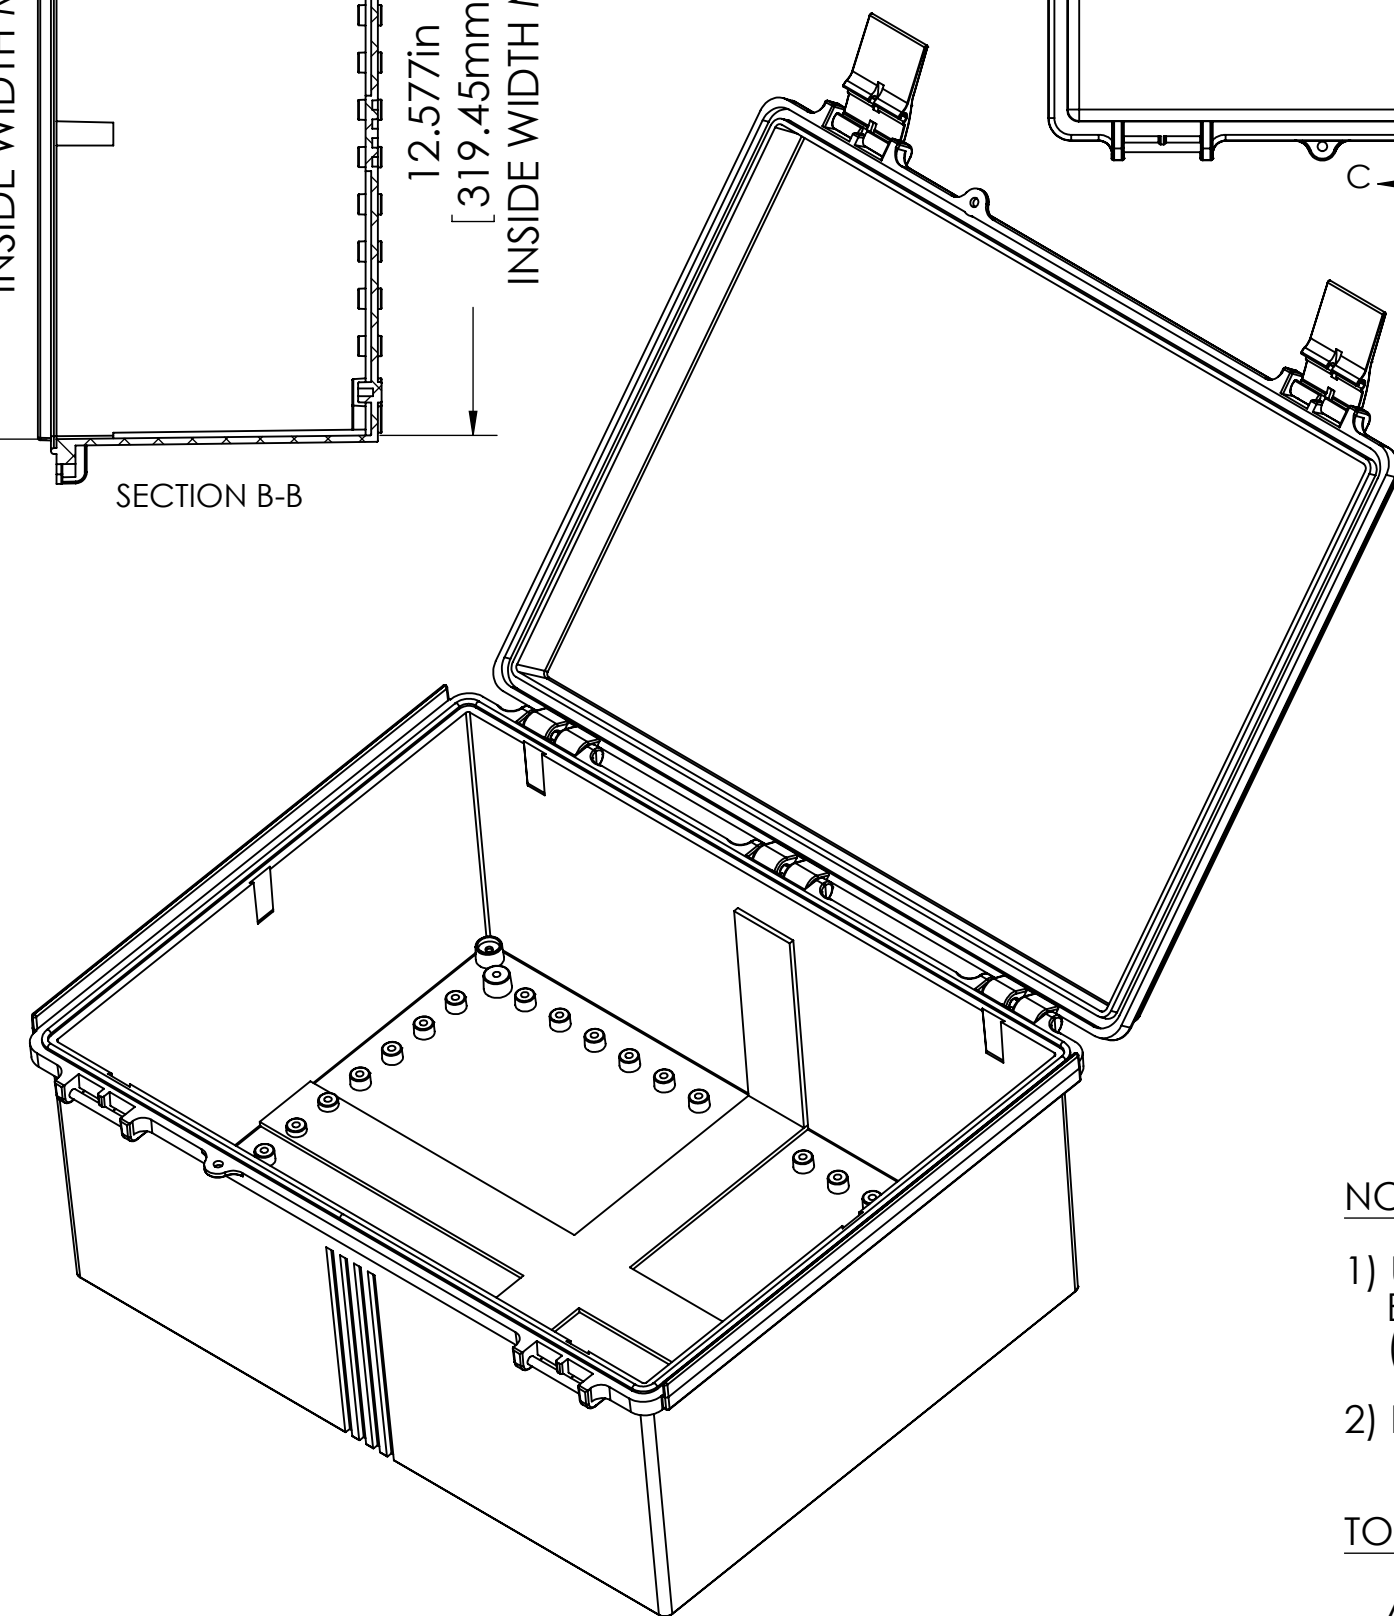

# COVER

# BODY

Ø.157in [4.00mm]  
 FOR M5 x 10mm LG. SELF-TAPPING SCREWS (ABS VERSIONS ONLY)  
 M5 THREADED INSERTS ON ALL OTHER VERSIONS USE M5 x 8mm LG. MACHINE SCREWS.

# ASSEMBLY

**NOTES:**

- 1) UNIT COMES COMPLETE WITH (4) WALL MOUNTING BRACKETS & (4) M5 x 10mm LG. SELF-TAPPING SCREWS. (NOT SHOWN)
- 2) BOXES DESIGNED TO MEET FOLLOWING STANDARDS: NEMA 1,2,4,4X, AND IEC529-IP65 REQUIREMENTS.