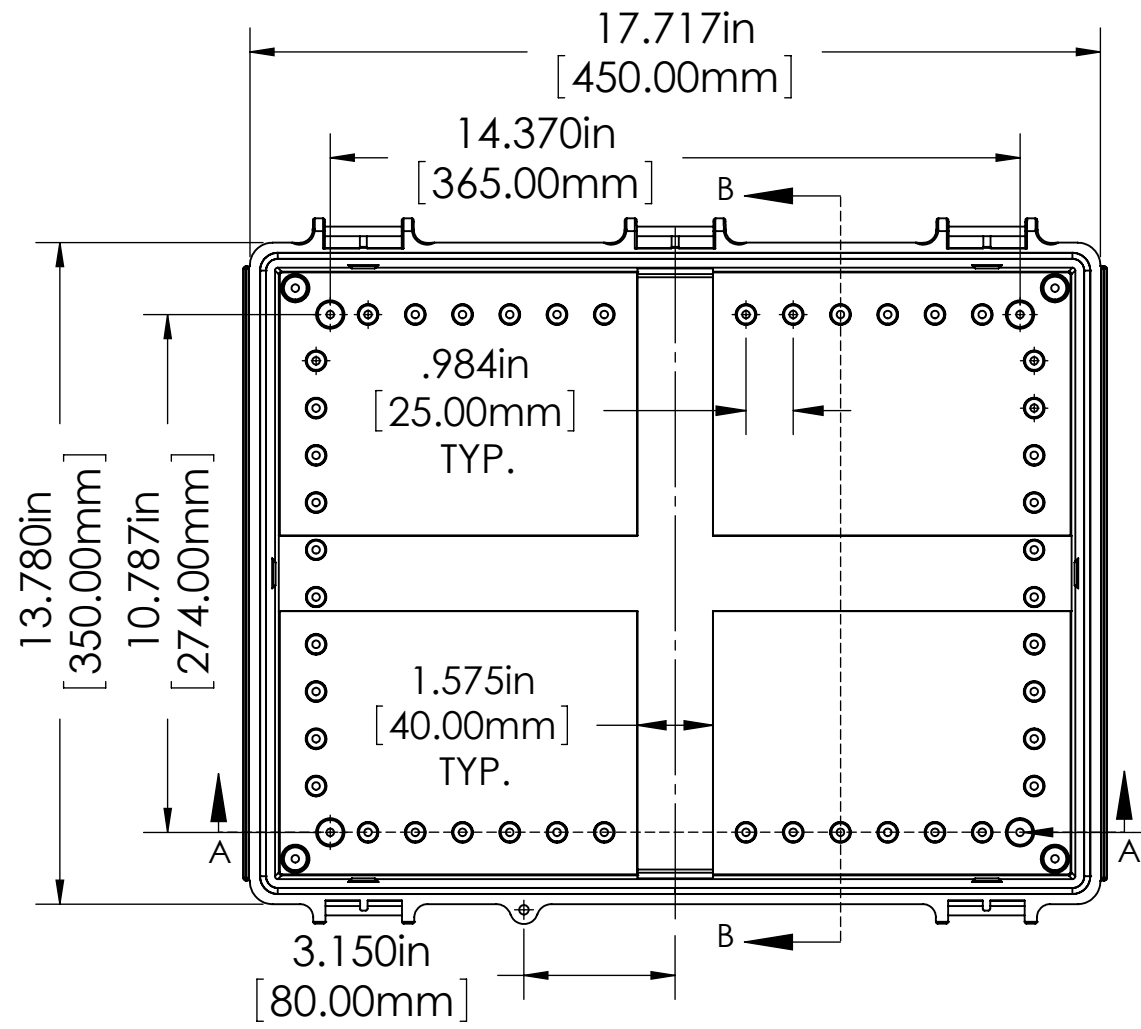

PART NAME	NBF SERIES PLASTIC NEMA BOX	PART No.	NBF-32030 & NBF-32130 & NBF-32230 & NBF-32330 & NBF-32430	REVISION DATE	4-30-14
-----------	-----------------------------	----------	---	---------------	---------

# BODY

Ø.157in [4.00mm]  
 FOR M5 x 10mm LG. SELF-TAPPING SCREWS (ABS VERSIONS ONLY)  
 M5 THREADED INSERTS ON ALL OTHER VERSIONS USE M5 x 8mm LG. MACHINE SCREWS.

# ASSEMBLY

**NOTES:**

- 1) UNIT COMES COMPLETE WITH (4) WALL MOUNTING BRACKETS & (4) M5 x 10mm LG. SELF-TAPPING SCREWS. (NOT SHOWN)
- 2) BOXES DESIGNED TO MEET FOLLOWING STANDARDS: NEMA 1,2,4,4X, AND IEC529-IP65 REQUIREMENTS.

**TOLERANCE:**

ALL DIMENSIONS HAVE ±0.039in [+1mm] TOLERANCE UNLESS OTHERWISE SPECIFIED.

PART NO.	MATERIAL		USE
	BODY	COVER	
NBF-32030	ABS	ABS	INDOOR
NBF-32130	ABS / PC	ABS / PC	INDOOR
NBF-32230	ABS / PC	CLEAR PC	INDOOR
NBF-32330	PBT / PC	PBT / PC	OUTDOOR
NBF-32430	PBT / PC	CLEAR PC	OUTDOOR