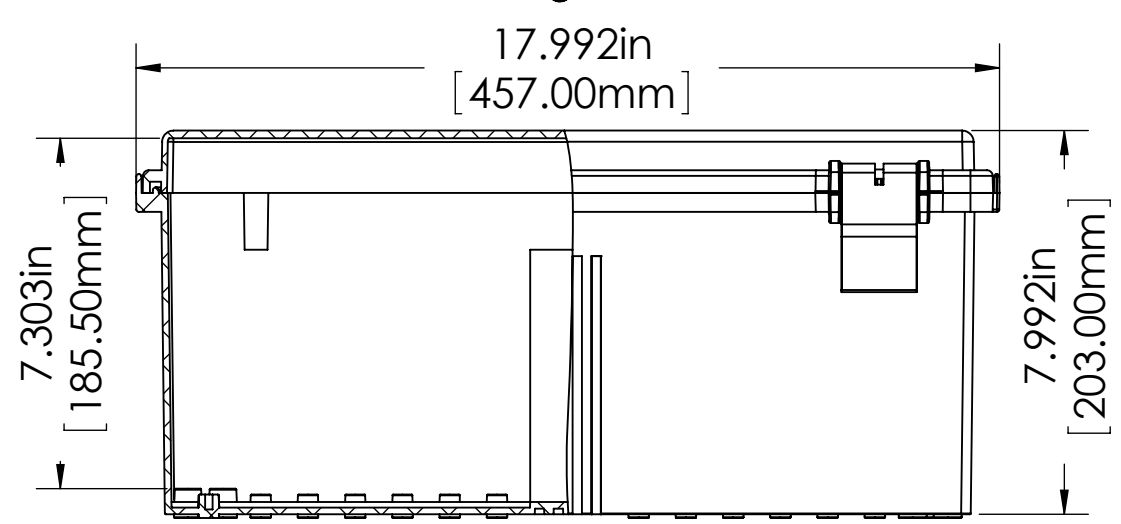

# BODY

Ø.157in [4.00mm]  
 FOR M5 x 10mm LG. SELF-TAPPING SCREWS (ABS VERSIONS ONLY)  
 M5 THREADED INSERTS ON ALL OTHER VERSIONS USE M5 x 8mm LG. MACHINE SCREWS.

# ASSEMBLY

**NOTES:**

- 1) UNIT COMES COMPLETE WITH (4) WALL MOUNTING BRACKETS & (4) M5 x 10mm LG. SELF-TAPPING SCREWS. (NOT SHOWN)
- 2) BOXES DESIGNED TO MEET FOLLOWING STANDARDS: NEMA 1,2,4,4X, AND IEC529-IP65 REQUIREMENTS.

**TOLERANCE:**

ALL DIMENSIONS HAVE ±0.039in [+1mm] TOLERANCE UNLESS OTHERWISE SPECIFIED.

PART NO.	MATERIAL		USE
	BODY	COVER	
NBF-32030	ABS	ABS	INDOOR
NBF-32130	ABS / PC	ABS / PC	INDOOR
NBF-32230	ABS / PC	CLEAR PC	INDOOR
NBF-32330	PBT / PC	PBT / PC	OUTDOOR
NBF-32430	PBT / PC	CLEAR PC	OUTDOOR