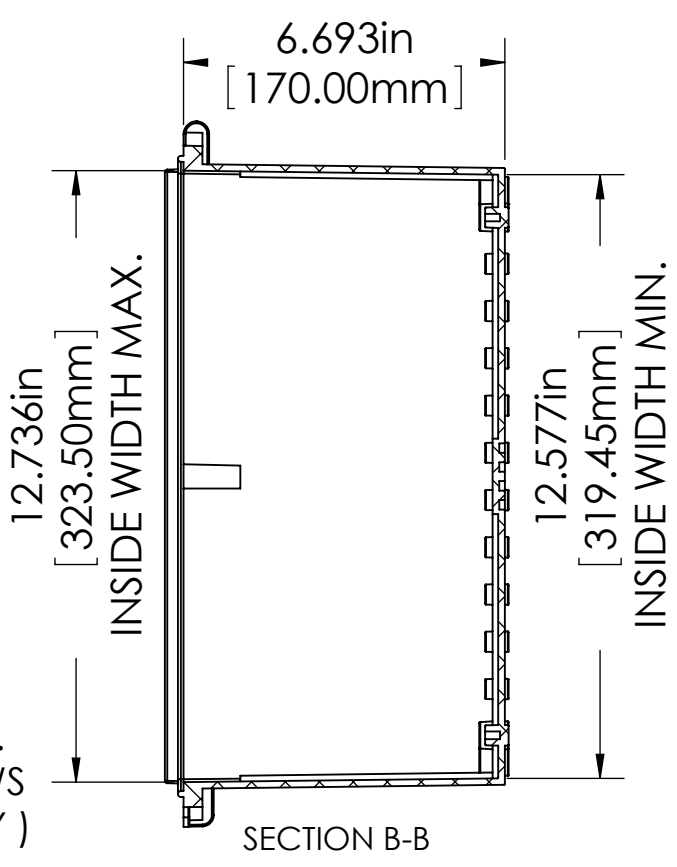

# BODY

Ø.157in [4.00mm]  
 FOR M5 x 10mm LG. SELF-TAPPING SCREWS (ABS VERSIONS ONLY)  
 M5 THREADED INSERTS ON ALL OTHER VERSIONS USE M5 x 8mm LG. MACHINE SCREWS.

# ASSEMBLY

**NOTES:**

- 1) UNIT COMES COMPLETE WITH (4) WALL MOUNTING BRACKETS & (4) M5 x 10mm LG. SELF-TAPPING SCREWS. (NOT SHOWN)
- 2) BOXES DESIGNED TO MEET FOLLOWING STANDARDS: NEMA 1,2,4,4X, AND IEC529-IP65 REQUIREMENTS.

**TOLERANCE:**

ALL DIMENSIONS HAVE ±0.039in [+1mm] TOLERANCE UNLESS OTHERWISE SPECIFIED.

PART NO.	MATERIAL		USE
	BODY	COVER	
NBF-32030	ABS	ABS	INDOOR
NBF-32130	ABS / PC	ABS / PC	INDOOR
NBF-32230	ABS / PC	CLEAR PC	INDOOR
NBF-32330	PBT / PC	PBT / PC	OUTDOOR
NBF-32430	PBT / PC	CLEAR PC	OUTDOOR