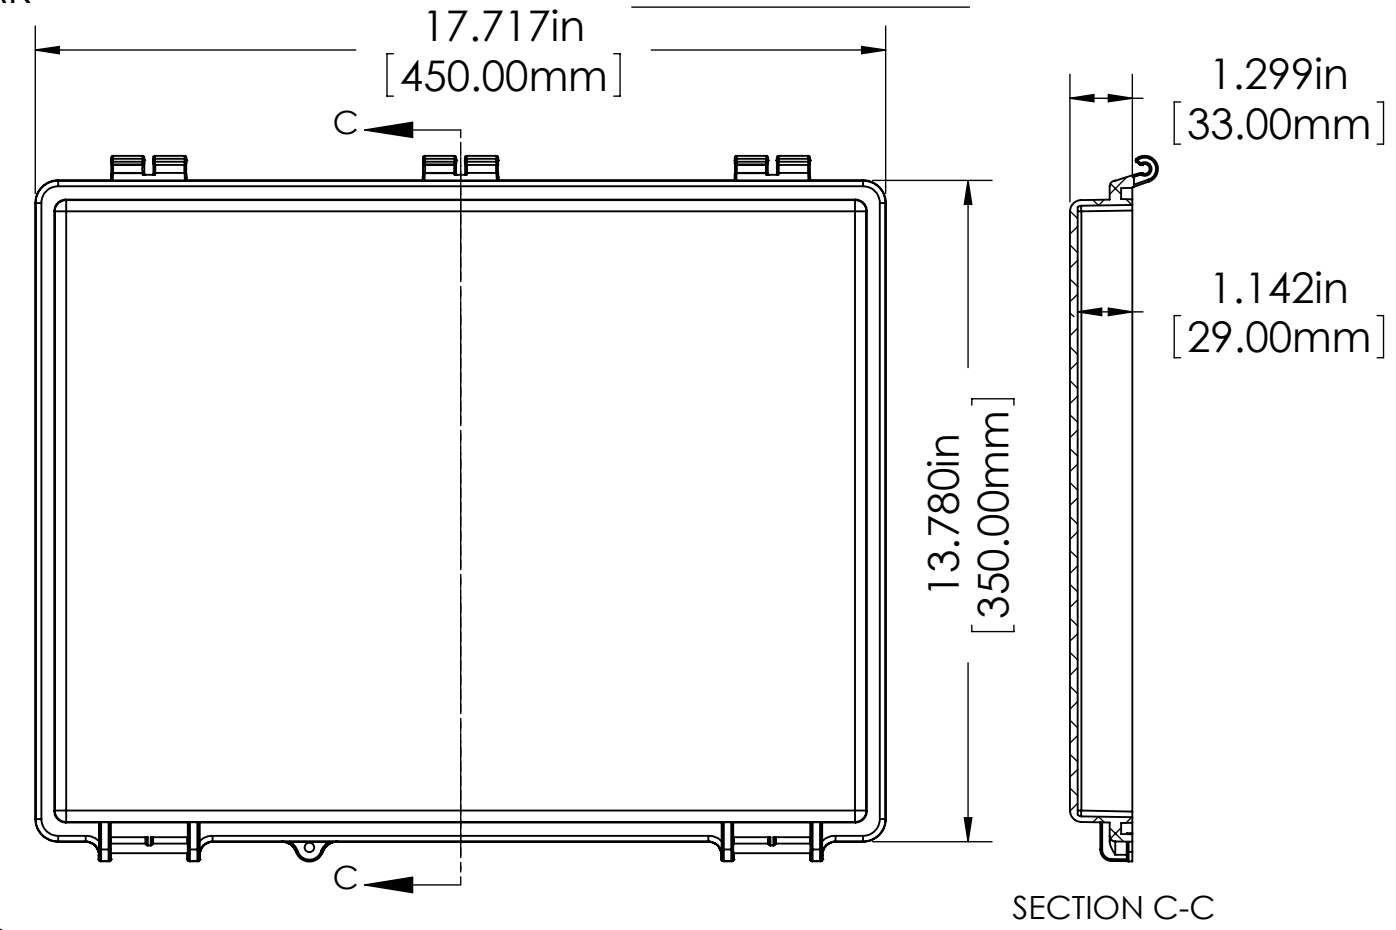

# BODY

Ø.157in [4.00mm]  
 FOR M5 x 10mm LG. SELF-TAPPING SCREWS (ABS VERSIONS ONLY)  
 M5 THREADED INSERTS ON ALL OTHER VERSIONS USE M5 x 8mm LG. MACHINE SCREWS.

**TOLERANCE:**

ALL DIMENSIONS HAVE ±0.039in [+1mm] TOLERANCE UNLESS OTHERWISE SPECIFIED.

PART NO.	MATERIAL		USE
	BODY	COVER	
NBF-32030	ABS	ABS	INDOOR
NBF-32130	ABS / PC	ABS / PC	INDOOR
NBF-32230	ABS / PC	CLEAR PC	INDOOR
NBF-32330	PBT / PC	PBT / PC	OUTDOOR
NBF-32430	PBT / PC	CLEAR PC	OUTDOOR