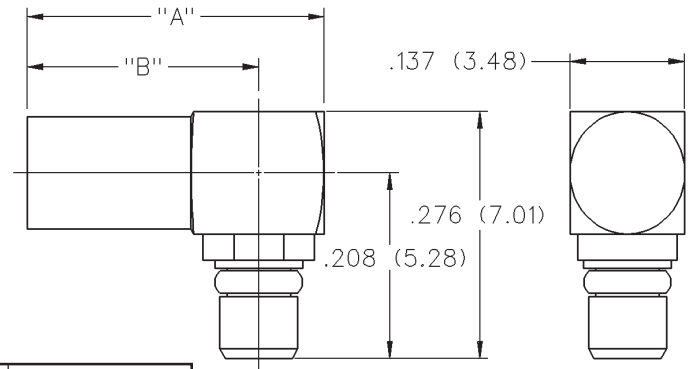

MMCX Right Angle Crimp Type Plug - Captivated Contact

CABLE TYPE	PART NUMBER	"A"	"B"	TERMINATION
RG-316 DS, RG-188DS	135-3404-101	.412 (10.46)	.334 (8.48)	Crimp Sleeve

1. Identify piece parts. (3 piece parts)
2. Strip cable jacket to dimensions shown. Do not nick braid or center conductor during strip operations. Tin center conductor. Slide crimp sleeve onto cable jacket.
3. Flair braid and assemble crimp stem of body subassembly under braid onto cable making certain that the cable center conductor enters contact slot as shown. Arrange braid uniformly around crimp stem. Slide crimp sleeve over braid and crimp securely using recommended crimp hex.
4. Solder center conductor to contact through rear access port. Use a minimum amount of solder for a full fillet joint.
5. Press end cap into body access port using .156 (3.96) diameter flat punch or Johnson Components™ assembly tool 141-0000-910.

CABLE GROUP	PART NUMBER	CRIMP HEX
RG-316DS, 188DS	135-3404-101	.151 (3.83)

X-ON Electronics

Largest Supplier of Electrical and Electronic Components

Click to view similar products for [RF Connectors / Coaxial Connectors](#) *category:*