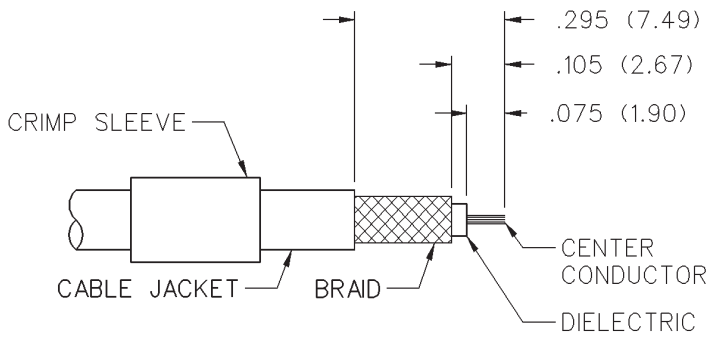

MMCX Right Angle Crimp Type Plug - Captivated Contact

CABLE TYPE	PART NUMBER	"A"	"B"	TERMINATION
RG-316 DS, RG-188DS	135-3404-101	.412 (10.46)	.334 (8.48)	Crimp Sleeve

1. Identify piece parts. (3 piece parts)
2. Strip cable jacket to dimensions shown. Do not nick braid or center conductor during strip operations. Tin center conductor. Slide crimp sleeve onto cable jacket.
3. Flair braid and assemble crimp stem of body subassembly under braid onto cable making certain that the cable center conductor enters contact slot as shown. Arrange braid uniformly around crimp stem. Slide crimp sleeve over braid and crimp securely using recommended crimp hex.
4. Solder center conductor to contact through rear access port. Use a minimum amount of solder for a full fillet joint.
5. Press end cap into body access port using .156 (3.96) diameter flat punch or Johnson Components™ assembly tool 141-0000-910.

CABLE GROUP	PART NUMBER	CRIMP HEX
RG-316DS, 188DS	135-3404-101	.151 (3.83)

X-ON Electronics

Largest Supplier of Electrical and Electronic Components

Click to view similar products for [RF Connectors / Coaxial Connectors](#) *category:*