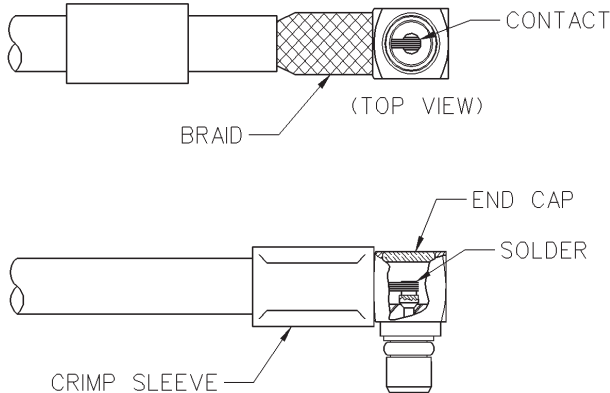

MMCX Right Angle Crimp Type Plug - Captivated Contact

CABLE TYPE	PART NUMBER	"A"	"B"	TERMINATION
RG-316 DS, RG-188DS	135-3404-101	.412 (10.46)	.334 (8.48)	Crimp Sleeve

1. Identify piece parts. (3 piece parts)
2. Strip cable jacket to dimensions shown. Do not nick braid or center conductor during strip operations. Tin center conductor. Slide crimp sleeve onto cable jacket.
3. Flair braid and assemble crimp stem of body subassembly under braid onto cable making certain that the cable center conductor enters contact slot as shown. Arrange braid uniformly around crimp stem. Slide crimp sleeve over braid and crimp securely using recommended crimp hex.
4. Solder center conductor to contact through rear access port. Use a minimum amount of solder for a full fillet joint.
5. Press end cap into body access port using .156 (3.96) diameter flat punch or Johnson Components™ assembly tool 141-0000-910.

CABLE GROUP	PART NUMBER	CRIMP HEX
RG-316DS, 188DS	135-3404-101	.151 (3.83)

X-ON Electronics

Largest Supplier of Electrical and Electronic Components

Click to view similar products for [RF Connectors / Coaxial Connectors](#) *category:*