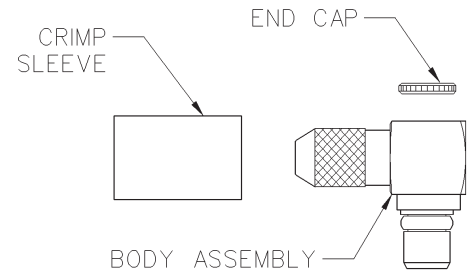

MMCX Right Angle Crimp Type Plug - Captivated Contact

CABLE TYPE	PART NUMBER	"A"	"B"	TERMINATION
RG-316 DS, RG-188DS	135-3404-101	.412 (10.46)	.334 (8.48)	Crimp Sleeve

1. Identify piece parts. (3 piece parts)
2. Strip cable jacket to dimensions shown. Do not nick braid or center conductor during strip operations. Tin center conductor. Slide crimp sleeve onto cable jacket.
3. Flair braid and assemble crimp stem of body subassembly under braid onto cable making certain that the cable center conductor enters contact slot as shown. Arrange braid uniformly around crimp stem. Slide crimp sleeve over braid and crimp securely using recommended crimp hex.
4. Solder center conductor to contact through rear access port. Use a minimum amount of solder for a full fillet joint.
5. Press end cap into body access port using .156 (3.96) diameter flat punch or Johnson Components™ assembly tool 141-0000-910.

CABLE GROUP	PART NUMBER	CRIMP HEX
RG-316DS, 188DS	135-3404-101	.151 (3.83)

X-ON Electronics

Largest Supplier of Electrical and Electronic Components

Click to view similar products for [RF Connectors / Coaxial Connectors](#) *category:*