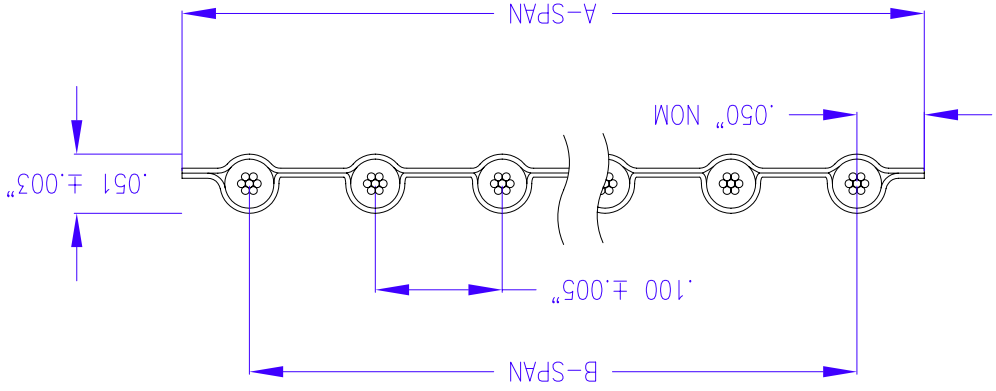

Part Number	Count	A-Span, Nominal Inches (mm)	B-Span Inches (mm)
135-2406-304	4	0.40 10,16	0.300 ±.015 7,62 ±.38
135-2406-306	6	0.60 15,24	0.500 ±.015 12,70 ±.38
135-2406-308	8	0.80 20,32	0.700 ±.015 17,78 ±.38
135-2406-310	10	1.00 25,4	0.900 ±.015 22,86 ±.38
135-2406-312	12	1.20 30,48	1.100 ±.015 27,94 ±.38
135-2406-314	14	1.40 35,56	1.300 ±.015 33,02 ±.38
135-2406-316	16	1.80 45,72	1.700 ±.015 43,18 ±.38
135-2406-320	20	2.00 50,8	1.900 ±.020 48,26 ±.51

PHYSICAL

Conductors: 24 AWG 7/32 Tinned Copper
Insulation: .010" PVC

Color Code: Brn,Red,Org,Yel,Grn,Blu,Vio,Gry,
Wht,Blk, and repeat

Laminate: (2) .005" Clr PVC

Temperature: 105°C

ELECTRICAL

Impedance: 120 ohms

Capacitance: 11.7 pF/ft @1MHz

Prop Delay: 1.4 ns/ft

Current Rating: 2.1 A

Insulation Res: 10¹⁰ ohms - 10 ft minimum

Above Values estimated in the Ground-Signal-
Ground Configuration

Approvals:

UL Style 20130 and 300 V