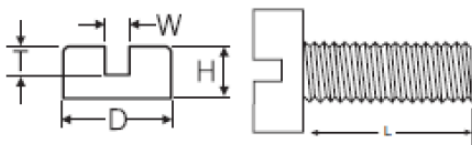

Nylon Cheese Screw Kit

RoHS
Compliant

Specifications

Material : Nylon 66
Colour : Natural
Flammability : UL94V-2

Kit Content

Dimension Table

"L" Length	Thread Size	D	H	T	W
6	M3 × 0.5	5.5	2	1.3	1
12	M3 × 0.5	5.5	2	1.3	1
20	M3 × 0.5	5.5	2	1.3	1
25	M3 × 0.5	5.5	2	1.3	1

Dimensions : Millimetres

Part Number Table

Description	Part Number
Screw Kit, Cheese Head, M3 Sizes	306-2661

Important Notice : This data sheet and its contents (the "Information") belong to the members of the Premier Farnell group of companies (the "Group") or are licensed to it. No licence is granted for the use of it other than for information purposes in connection with the products to which it relates. No licence of any intellectual property rights is granted. The Information is subject to change without notice and replaces all data sheets previously supplied. The Information supplied is believed to be accurate but the Group assumes no responsibility for its accuracy or completeness, any error in or omission from it or for any use made of it. Users of this data sheet should check for themselves the Information and the suitability of the products for their purpose and not make any assumptions based on information included or omitted. Liability for loss or damage resulting from any reliance on the Information or use of it (including liability resulting from negligence or where the Group was aware of the possibility of such loss or damage arising) is excluded. This will not operate to limit or restrict the Group's liability for death or personal injury resulting from its negligence. DURATOOL is the registered trademark of the Group. © Premier Farnell Limited 2016.