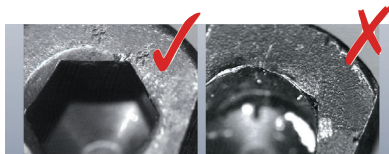

L-key Set Multicolour

With convenient colour-coded tubing.

NEW

L-keys in SPKL quality Multicolour

9-piece set

Highest quality: Round material with profiled Hex-Plus design, also with the ballpoint version. The Hex-Plus profile extends the service life of hexagon socket screws. BlackLaser surface treatment for high corrosion protection.

The rubber sleeve provides a pleasant grip, particularly in applications at low temperatures. The colour-coded tubing makes it easy to find the right tool.

Hex-Plus

Hexagon screws can endure a problem because the contact surfaces delivering the power from the conventional tool, is transferred to the screw via very small surface areas. The consequence: the screw can become damaged (rounding out). Hex-Plus tools have a greater contact surface that prevents this from happening! Good to know: Hex-Plus tools fit into every standard hexagon socket screw!

Hex-Plus

950 SPKL/9 SM N Multicolour L-key set, metric, BlackLaser

Hex-Plus

9-piece set in a two-component clip

Code		
05073593001	950 SPKL Multicolour	1 x 1.5x90; 1 x 2.0x101; 1 x 2.5x112; 1 x 3.0x123; 1 x 4.0x137; 1 x 5.0x154; 1 x 6.0x172; 1 x 8.0x195; 1 x 10.0x224