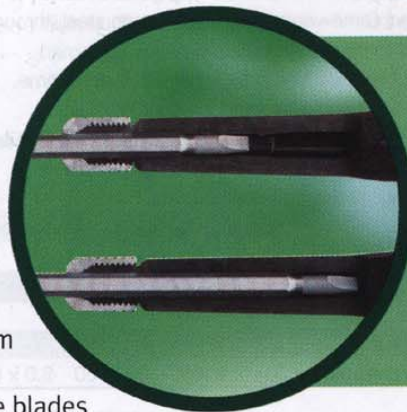

Wiha System 6:

The diverse 6 mm interchangeable blade system

- System 6 Security:

With 6 mm interchangeable blades for the most common security screws, Tri-Wing®, Torq-Set® and TORX®TR

- System 6 Magnetic:

With built-in Magnetiser/Demagnetiser

Wiha 6 mm

Reversible Blade Programme:

With 6 mm reversible blades

Wiha 4 mm

Reversible Blade Programme:

With 4 mm reversible blades, specially for precision mechanics applications.

The Telescopic system enables rapid adjustment of the visible blade length.

Product Advantages:

- One handle, different blades
- Flexible system that can be extended at will
- Handles for every application
- Different blade series for maximum flexibility
- Blades made of high-quality chrome-vanadium steel, through hardened and anti-corrosion surface treated
- Ideal as maintenance and service tool, separable and space saving