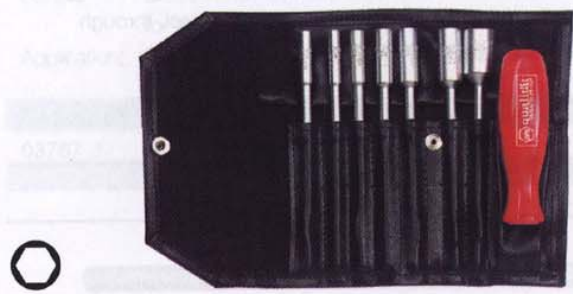

K 341 T8 System 6 Interchangeable Blade Set, 9-pcs.
Blade: With interchangeable nut drivers for hex nuts.
Chrome-vanadium steel, through hardened, galvanic coated.
Handle: Wiha Power Handle.
Extra: Blades well arranged in a durable fold-up pouch.

Order-No.	Series	
01036 2		1
		Wiha Power Handle
○		5 5.5 6 6.5 7 8 10 13

K 341 T12 System 6 Interchangeable Blade Set, 12-pcs.
With interchangeable nut drivers for hex nuts.

Order-No.	Series	
01035 5		1
		Wiha Power Handle
○		4 4.5 5 5.5 6 7 8 9 10 11 13