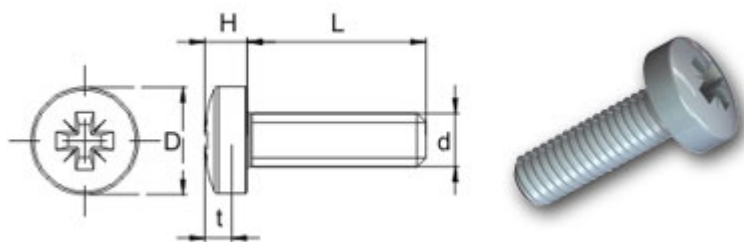

Metric Pan head machine screws - PoziDriv®

DIN 7985
BS 4183
ISO 7045

Materials/Finishes:

Steel 4.8/Zinc & clear
Stainless steel/Self colour
Brass/Self colour

Dimensions

Thread (d)	M1.6	M2	M2.5	M3	M3.5	M4	M5	M6	M8
D nom	3.2	4	5	6	7	8	10	12	16
Recess No.	0	0	1	1	2	2	2	3	4
Head H max (DIN)	1.4	1.7	2.1	2.5	2.8	3.25	3.95	4.75	6.1
Head H max (BS)	-	-	1.75	2.1	2.45	2.8	3.5	4.2	5.6
Head H max (ISO)	-	1.6	2.1	2.4	2.6	3.1	3.7	4.6	6

NB: Generally our preferred stock is to DIN - if dimensions are critical to your application you should check with us prior to ordering.

Preferred lengths

		Thread (d)								
		M1.6	M2	M2.5	M3	M3.5	M4	M5	M6	M8
Length (L)	3	ST								
	4	ST	ST	ST A2	ST A2					
	5	ST	ST	ST A2	ST A2		ST			
	6	ST	ST	ST A2	ST A2		ST A2	ST A2		
	8	ST	ST	ST A2	ST A2		ST A2	ST A2	ST A2	ST
	10		ST	ST A2	ST A2		ST A2	ST A2	ST A2	ST
	12		ST	ST A2	ST A2		ST A2	ST A2	ST A2	ST
	16		ST	ST A2	ST A2		ST A2	ST A2	ST A2	ST
	20		ST	ST A2	ST A2		ST A2	ST A2	ST A2	ST
	25			ST A2	ST		ST A2	ST A2	ST A2	ST
	30				ST		ST A2	ST A2	ST A2	ST
	35				ST		ST	ST A2	ST A2	ST