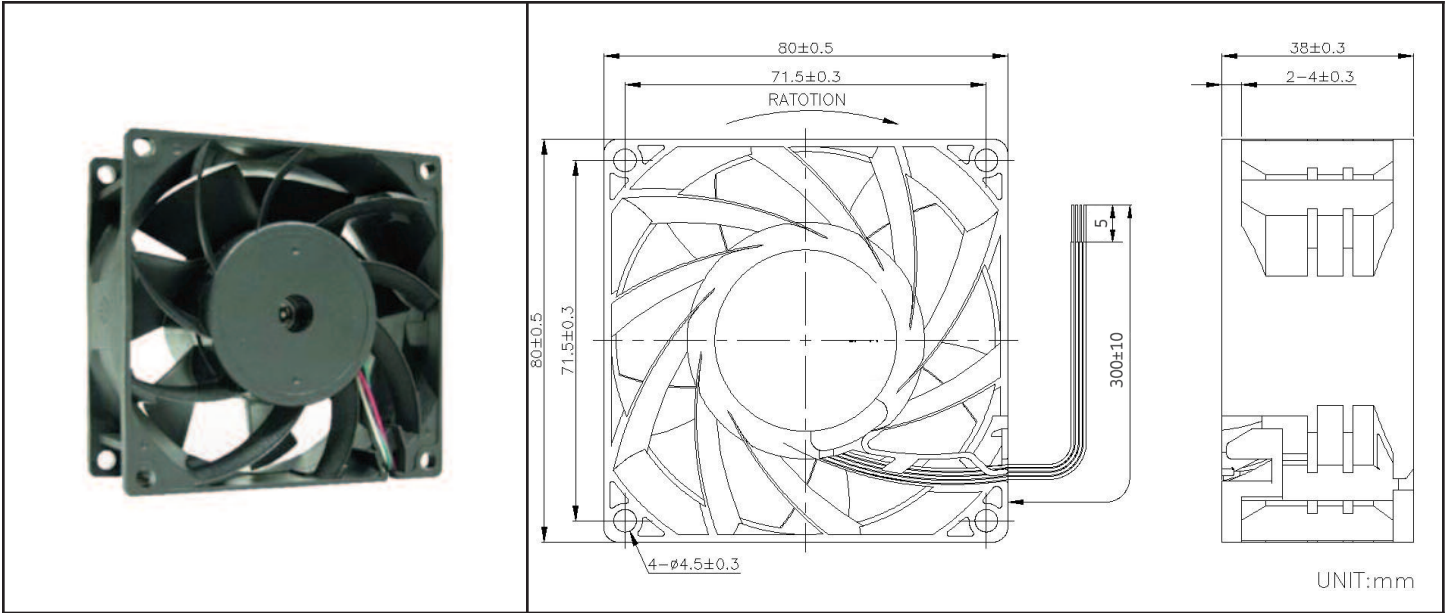

OD8038-12HBXE10A

DC Fan, 12VDC
80x38mm (3.15"x 1.5")

Frame & Impeller	PBT, UL94V-O plastic	<u>Available Options</u> ThermalControl * Connection: Wire Leads - UL1430, 24AWG Red(+), Black (-), White (tach), Blue (PWM) Weight: 219 g	
Connection	4x Lead wires *		
Motor	Brushless DC, auto restart, polarity protected.		
Bearing System	Dual ball bearing		
Insulation Resistance	Min. 10M at 500VDC		
Dielectric Strength	1 minute at 500VAC max leakage 500 microamp		
Temperature Range	-10C ~ +70C		
Storage Temperature	-40C ~ +80C		
Life (L10)	70,000 hours (40C)		

Model Number	OD8038-12HBXE10A
Part Number	189181261
Nominal Voltage	12 VDC
Voltage Range	8~13.2 VDC
Rated Current	4.10 A
Rated Power	49 Watts
Rated Speed (RPM)	13500
Airflow (CFM)	141
Noise Level (dB)	71
Max. Static Pressure	3.9 "H ₂ O

OD8038-48HBXE10A

DC Fan, 48VDC
80x38mm (3.15"x 1.5")

Frame & Impeller	PBT, UL94V-O plastic	<u>Available Options</u> ThermalControl * Connection: Wire Leads - UL1430, 24AWG Red(+), Black (-), White (tach), Blue (PWM) Weight: 219 g	
Connection	4x Lead wires *		
Motor	Brushless DC, auto restart, polarity protected.		
Bearing System	Dual ball bearing		
Insulation Resistance	Min. 10M at 500VDC		
Dielectric Strength	1 minute at 500VAC max leakage 500 microamp		
Temperature Range	-10C ~ +70C		
Storage Temperature	-40C ~ +80C		
Life (L10)	70,000 hours (40C)		

Model Number	OD8038-48HBXE10A
Part Number	189481261
Nominal Voltage	48 VDC
Voltage Range	28 ~56 VDC
Rated Current	1.14 A
Rated Power	55 Watts
Rated Speed (RPM)	13500
Airflow (CFM)	141
Noise Level (dB)	71
Max. Static Pressure	3.9 "H ₂ O