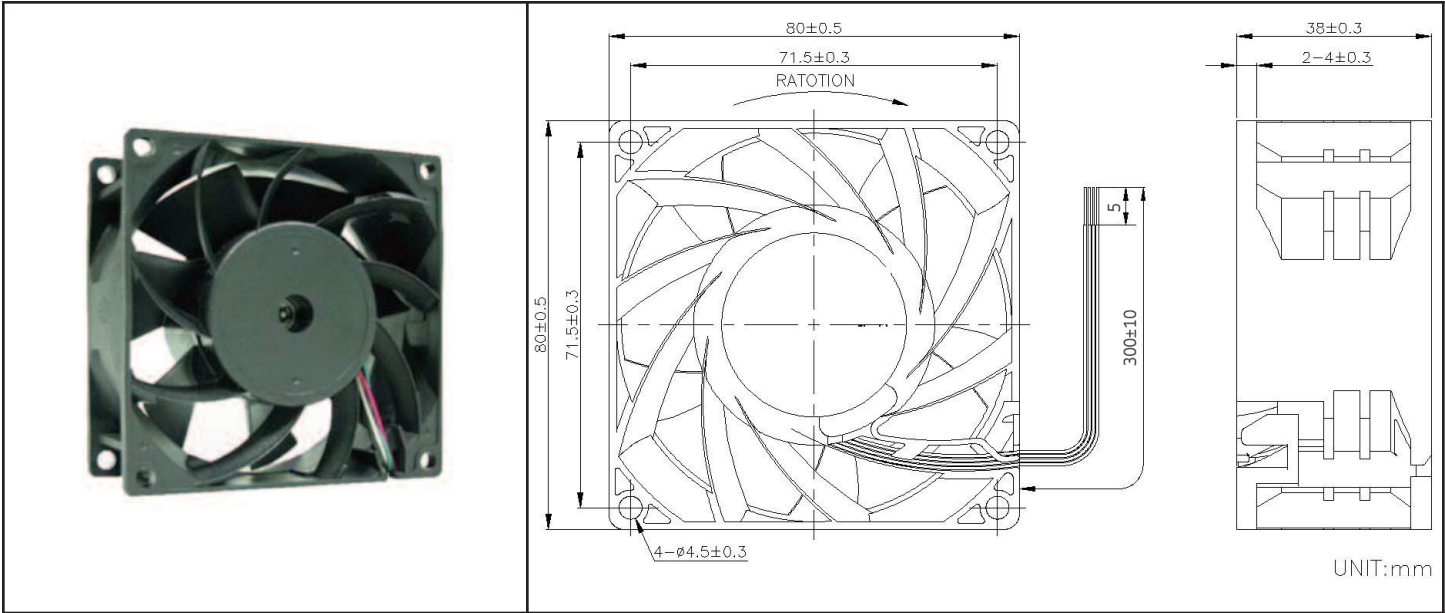

OD8038-12HBXE10A

DC Fan, 12VDC
80x38mm (3.15"x 1.5")

Frame & Impeller	PBT, UL94V-O plastic	<u>Available Options</u> ThermalControl * Connection: Wire Leads - UL1430, 24AWG Red(+), Black (-), White (tach), Blue (PWM) Weight: 219 g	
Connection	4x Lead wires *		
Motor	Brushless DC, auto restart, polarity protected.		
Bearing System	Dual ball bearing		
Insulation Resistance	Min. 10M at 500VDC		
Dielectric Strength	1 minute at 500VAC max leakage 500 microamp		
Temperature Range	-10C ~ +70C		
Storage Temperature	-40C ~ +80C		
Life (L10)	70,000 hours (40C)		

Model Number	OD8038-12HBXE10A
Part Number	189181261
Nominal Voltage	12 VDC
Voltage Range	8~13.2 VDC
Rated Current	4.10 A
Rated Power	49 Watts
Rated Speed (RPM)	13500
Airflow (CFM)	141
Noise Level (dB)	71
Max. Static Pressure	3.9 "H ₂ O

OD8038-48HBXE10A

DC Fan, 48VDC
80x38mm (3.15"x 1.5")

Frame & Impeller	PBT, UL94V-O plastic	<u>Available Options</u> ThermalControl * Connection: Wire Leads - UL1430, 24AWG Red(+), Black (-), White (tach), Blue (PWM) Weight: 219 g	
Connection	4x Lead wires *		
Motor	Brushless DC, auto restart, polarity protected.		
Bearing System	Dual ball bearing		
Insulation Resistance	Min. 10M at 500VDC		
Dielectric Strength	1 minute at 500VAC max leakage 500 microamp		
Temperature Range	-10C ~ +70C		
Storage Temperature	-40C ~ +80C		
Life (L10)	70,000 hours (40C)		

Model Number	OD8038-48HBXE10A
Part Number	189481261
Nominal Voltage	48 VDC
Voltage Range	28 ~56 VDC
Rated Current	1.14 A
Rated Power	55 Watts
Rated Speed (RPM)	13500
Airflow (CFM)	141
Noise Level (dB)	71
Max. Static Pressure	3.9 "H ₂ O