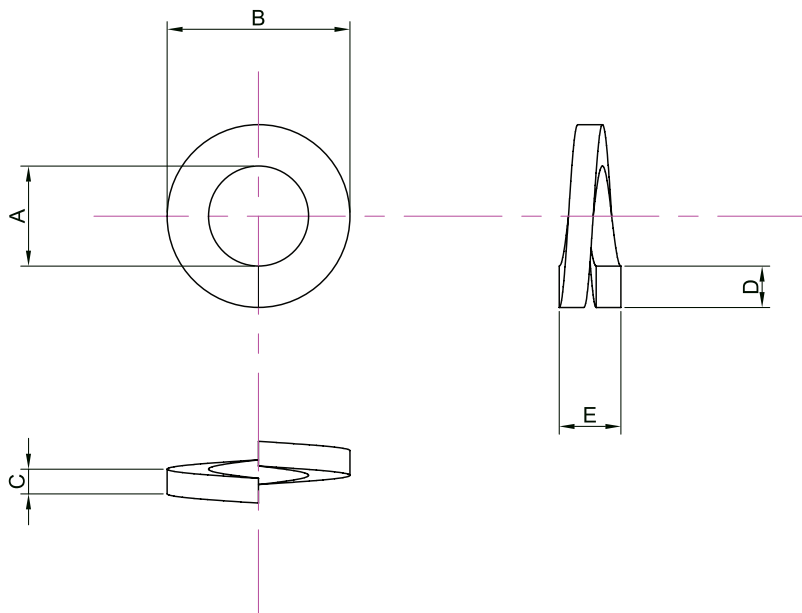

Rectangular Section Spring Washer DIN127B

Specification:

Material : Steel

Part Number Table

Description	A (Max.)	B (Max.)	C Nom.	D Nom.	E (Max.)	Part Number
Rectangular Section Spring Washer DIN127B	2.4mm	4.4mm	0.5mm	0.9mm	1.2mm	DM2-SRSTWAZ100DIN127
	2.9mm	5.1mm	0.6mm	1mm	1.4mm	DM2.5-SRSTWAZ100DIN127