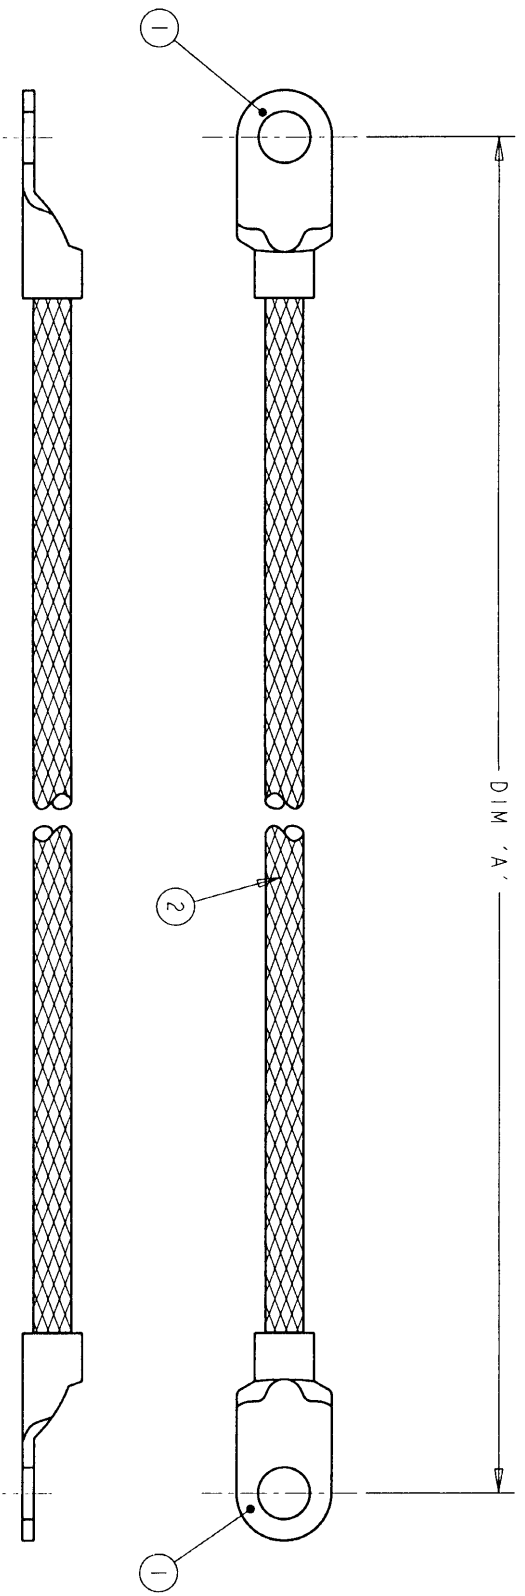

ITEM NO	PART NUMBER	DESCRIPTION	QTY / ASSY
1	321827-0	SOLISTRAND RING TONGUE / 14-12 AWG	2
2	1337713-3	METTEX BRAIDED CABLE - 2.26mm²	A/R

P	LTR	DESCRIPTION	DATE	DWN	APVD
1		FIRST ISSUE	02JAN01	RC	JJ

353 2902 / 2914 / 2926

200 ±5	1337668-3
150 ±5	1337668-2
100 ±5	1337668-1
DIM 'A'	TYCO PART NUMBER

DIMENSIONS:	TOLERANCES UNLESS OTHERWISE SPECIFIED:
0 PLC	±
1 PLC	±0.1
2 PLC	±0.01
3 PLC	±0.001
4 PLC	±0.0001

DIMENSIONS:	TOLERANCES UNLESS OTHERWISE SPECIFIED:
0 PLC	±
1 PLC	±0.1
2 PLC	±0.01
3 PLC	±0.001
4 PLC	±0.0001

PRODUCT SPEC	APPLICATION SPEC	WEIGHT	FINISH

APPROVED	DATE	BY	DATE
D. CHICK	02JAN2001	R. CHURCHILL	02JAN2001

NAME	2.26mm CSA BRAID M8 M8
SIZE	A3
CAGE CODE	00779
DRAWING NO	1337668
SCALE	NTS
SHEET	1
OF	1
REV	

tyco
Electronics
AMP of Great Britain Ltd
Stonmore, Middlesex, HA1 4RS