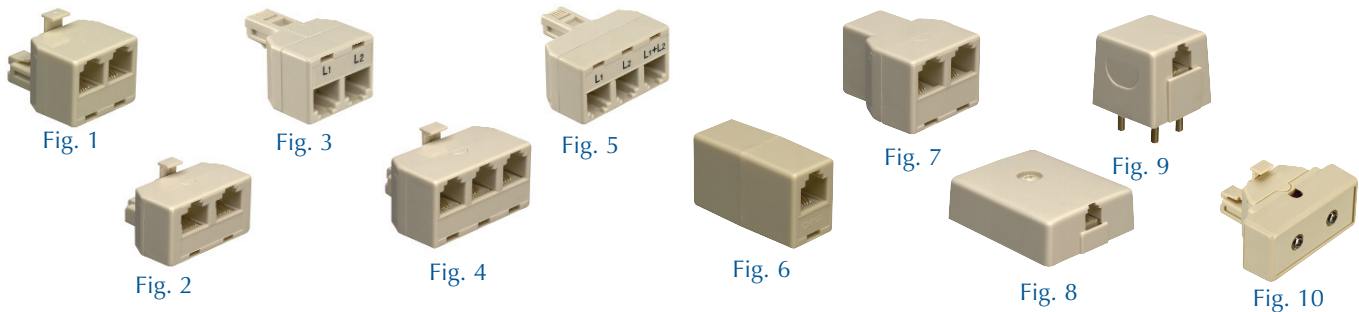

ADAPTERS/COUPLERS

Modular Adapters

Retail Part No.	Bulk Part No.	Figure Number	Male Contact	# Female Jacks	# Female Contacts per Jack	Color	Function
30-9654	30-9654-BU	1	4	2	4	Ivory	Splits a 4 conductor jack into 2, 4 conductor jacks
30-9615	30-9615-BU	1	4	2	4	White	Splits a 4 conductor jack into 2, 4 conductor jacks
30-9647	30-9647-BU	1	6	2	6	Ivory	Splits a 6 conductor jack into 2, 6 conductor jacks
30-9646	30-9646-BU	1	6	2	6	White	Splits a 6 conductor jack into 2, 6 conductor jacks
30-9649	30-9649-BU	2	8	2	8	Ivory	Splits an 8 conductor jack into 2, 8 conductor jacks
30-9648	30-9648-BU	2	8	2	8	White	Splits an 8 conductor jack into 2, 8 conductor jacks
30-9655	-	3	4	2	2x2	Ivory	Converts a 2-line jack into 2 single jacks
30-9656	30-9656-BU	4	4	3	4	Ivory	Splits a 4 conductor jack into 3, 4 conductor jacks
30-9617	30-9617-BU	4	4	3	4	White	Splits a 4 conductor jack into 3, 4 conductor jacks
30-9658	-	5	4	3	1x4, 2x2	Ivory	Converts a 2-line jack into 1-2 combo, and 2 single jacks
30-9663	-	4	6	3	2	Ivory	Splits a 6 conductor jack into 3, 2 conductor jacks
30-9664	-	4	6	3	2	White	Splits a 6 conductor jack into 3, 2 conductor jacks

Modular In-line Couplers

Retail Part No.	Bulk Part No.	Figure Number	# Female Jacks	# Female Contacts per JACKS	Color	Function
30-9678	30-9678-BU	6	2	4	Ivory	Reverse - Voice Communications
30-9618	30-9618-BU	6	2	4	White	Reverse - Voice Communications
30-9686	30-9686-BU	6	2	6	Ivory	Reverse - Voice Communications
30-9682	30-9682-BU	6	2	6	Ivory	Straight through - Data Communications
30-9687	30-9687-BU	6	2	6	White	Reverse - Voice Communications
30-9683	30-9683-BU	6	2	6	White	Straight through - Data Communications
30-9688	30-9688-BU	6	2	8	Ivory	Reverse - Voice Communications
30-9684	30-9684-BU	6	2	8	Ivory	Straight through - Data Communications
30-9689	30-9689-BU	6	2	8	White	Reverse - Voice Communications
30-9685	30-9685-BU	6	2	8	White	Straight through - Data Communications