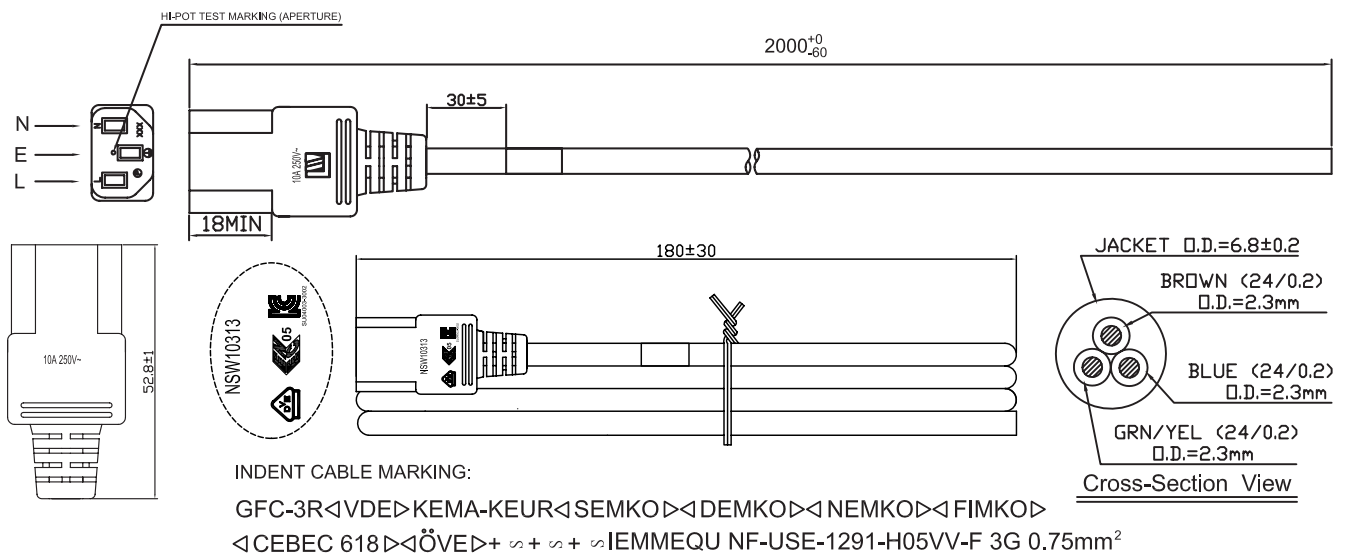

**RoHS
Compliant**

Specifications:

Cable Length - Imperial	: 6.6 Ft
Cable Length - Metric	: 2m
Connector Type A	: IEC 60320 C13
Connector Type B	: Free Ends
Jacket Colour	: Black
Conductor Size	: 0.75mm ²
Voltage Rating	: 250V
Current Rating	: 10A

Dimensions : Millimetres

Note:

1. Cable : The cord shall comply with IEC60227
2. Connector : The Molded connector shall comply with IEC60320-1 standards (C13 Connector)
3. The product shall be tested 100% for all safety electrical items

Part Number Table

Description	Part Number
Power Cord, IEC 60320 C13-Free End, 2m	GW-151621

Important Notice : This data sheet and its contents (the "Information") belong to the members of the Premier Farnell group of companies (the "Group") or are licensed to it. No licence is granted for the use of it other than for information purposes in connection with the products to which it relates. No licence of any intellectual property rights is granted. The Information is subject to change without notice and replaces all data sheets previously supplied. The Information supplied is believed to be accurate but the Group assumes no responsibility for its accuracy or completeness, any error in or omission from it or for any use made of it. Users of this data sheet should check for themselves the Information and the suitability of the products for their purpose and not make any assumptions based on information included or omitted. Liability for loss or damage resulting from any reliance on the Information or use of it (including liability resulting from negligence or where the Group was aware of the possibility of such loss or damage arising) is excluded. This will not operate to limit or restrict the Group's liability for death or personal injury resulting from its negligence. pro-POWER is the registered trademark of the Group. © Premier Farnell plc 2012.