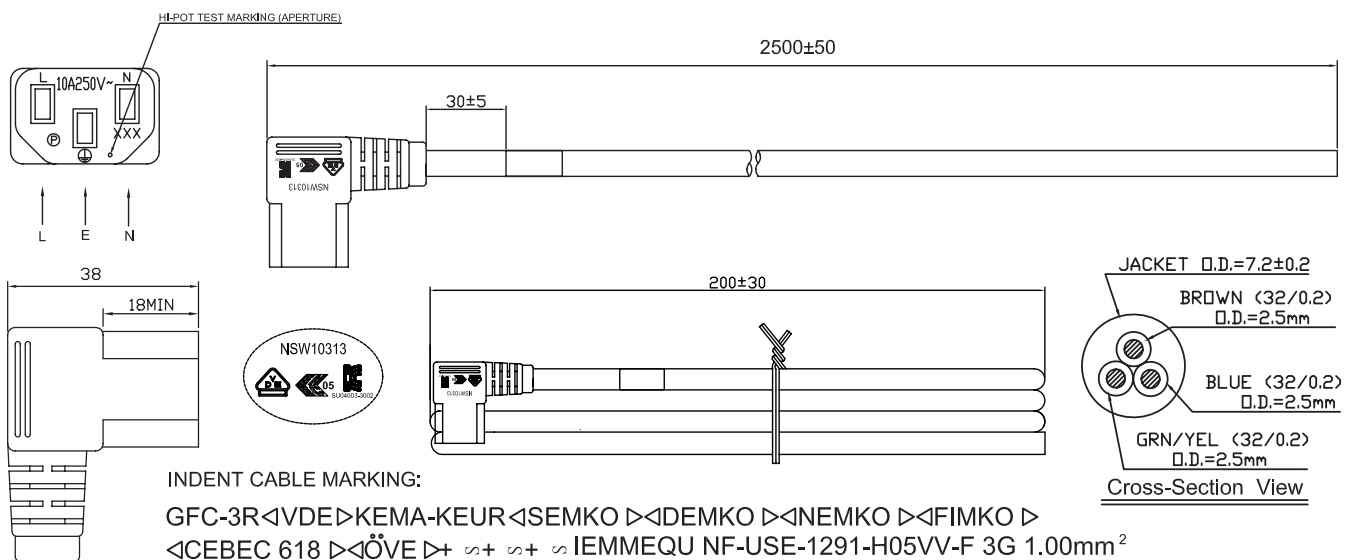

## Specifications:

Cable Length - Imperial	: 8.2 Ft
Cable Length - Metric	: 2.5m
Connector Type A	: IEC 60320 C13
Connector Type B	: Free Ends
Jacket Colour	: Black
Cord Type	: H05VV-F
Conductor Size	: 1mm <sup>2</sup>
Voltage Rating	: 250V
Current Rating	: 10A

Dimensions : Millimetres

## Note:

1. Cable : The cord shall comply with IEC60227
2. Connector : The Molded connector shall comply with IEC60320-1 standards (C13L Connector)
3. The product shall be tested 100% for all safety electrical items

## Part Number Table

Description	Part Number
Power Cord, IEC 60320 C13-Free End, 2.5m	GW-151624

**Important Notice** : This data sheet and its contents (the "Information") belong to the members of the Premier Farnell group of companies (the "Group") or are licensed to it. No licence is granted for the use of it other than for information purposes in connection with the products to which it relates. No licence of any intellectual property rights is granted. The Information is subject to change without notice and replaces all data sheets previously supplied. The Information supplied is believed to be accurate but the Group assumes no responsibility for its accuracy or completeness, any error in or omission from it or for any use made of it. Users of this data sheet should check for themselves the Information and the suitability of the products for their purpose and not make any assumptions based on information included or omitted. Liability for loss or damage resulting from any reliance on the Information or use of it (including liability resulting from negligence or where the Group was aware of the possibility of such loss or damage arising) is excluded. This will not operate to limit or restrict the Group's liability for death or personal injury resulting from its negligence. pro-POWER is the registered trademark of the Group. © Premier Farnell plc 2012.