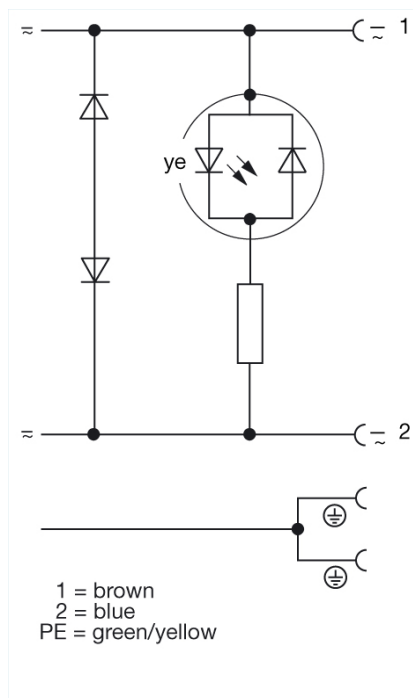

GAN-DFFE7X-AG0200C1-XC607-AD

Industrial Connectors:OpenConnector GDM:GAN

Delivery informations

Availability	available
Document created at	18.06.2008

Product description

Description	Cable socket with integrally molded lead (2 m), function indicator (LED), protective circuit (Suppressor-Diode), gasket (captive) and central screw M3 (stainless steel, Phillips cross-head)
Type	GAN-DFFE7X-AG0200C1-XC607-AD
Order No.	934 562-021
Other standard types	cable length 5 m: order no. 934 562-022
Number of contacts	2 + PE / connected)
Cable material	PVC
Cable color	grey
Cable length	2 m
Cable diameter	5.5 mm
Conductor size	0.75 mm
Cable specification	LiYY 3G x 0.75 mm ²
Cable type	fire resist. IEC 60332-1, DIN VDE 0472 Part 804 type B
Standard	DIN EN 175 301-803-A
Housing Color	transparent blue
Construction type	A

Description of Wiring

LED color	LED yellow (bipolar)
Voltage rectifier	-
Suppressor	supressior diode
Other characteristics	-

Drawing

Technical data

Contact dimensions	6.3 mm x 0.8 mm, 4.8 mm x 0.8 mm
Wire stranding	24 x 0.2
Rated voltage	AC/DC 24 V
Rated current	10 A
Contact resistance	≤ 10 mOhm
Mounting	central nut M3

Material

Contact surface material	Cu/Sn
Contact bearer material	PA 66
Housing material	PUR

Environmental conditions

Protection class (IEC 60529)	IP 65, IP 67
Pollution severity	3
Temperature range	-25 °C to +80 °C, notice derating