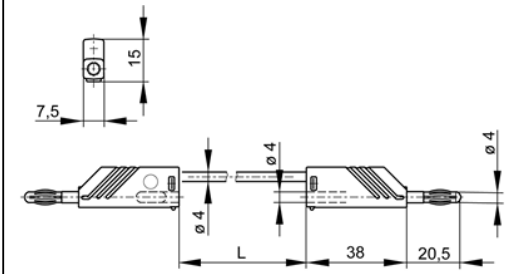

datasheet for MLN 100/2,5
 article number: 934063109

product description:	
description:	order number: 934 063-109 Measuring lead, at either end 4 mm diameter plug with caged spring and 4 mm diameter socket for tower construction. Nickel-plated copper beryllium contact spring. Highly flexible, double insulated stranded lead, grip and lead shatter-proof. Built in colour indicator for easy identification of insulation damages.
typ:	MLN 100/2,5 violett/violet
system:	4 mm system
order number:	934 063-109
color	
other color versions:	
technical data	
pin dimensions	4 mm
type of contact:	pin (spring-loaded)
type of termination:	4 mm diameter pin and socket
cable type:	LEH-XY
cable specification:	highly flexible lead
wire stranding:	320 x 0.10
rated voltage:	DC 60 V
rated current:	32 A
contact resistance:	12 mOhm
cable length:	100 cm
conductor size:	2,5 mm ²
cable material:	PVC
cable color:	violet
material	
contact material:	contact pin: brass, contact spring: copper berylli
contact surface material:	nickel-plated
housing material:	PA
environmental conditions:	
temperature range:	-15 °C to +70 °C
flammable class:	
housing:	94 V-2
cable:	94 HB
drawing	