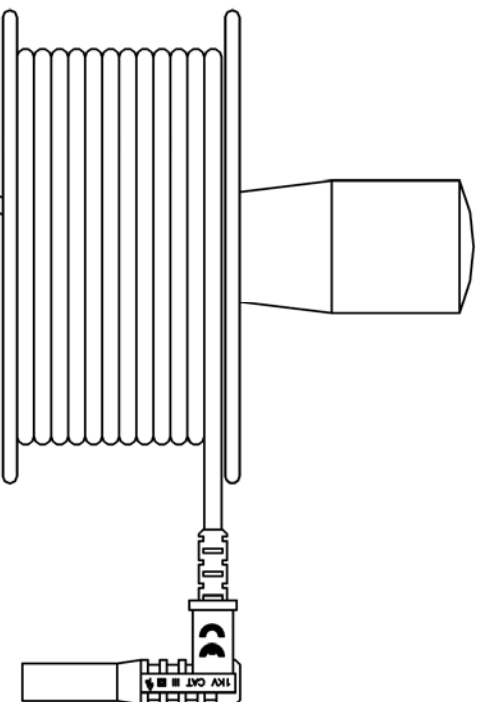

This drawing is not to be disclosed to a third party without the written authority from the company.

Title: Silicone reel assembly

Material: N/A

Rev	Details	Date	Drawn
4			
3			
2	Of Plug changed to OR Plug	14/09/04	Vince
1	Production issue	05/11/03	Rich
-	Pre-Production issue	5/11/03	Rich

Part No:  
134328

Project No: 1720

Black bakelite handle: 116302

Reel moulding x 2: 113449

Slotted cheese head screw: 116303

D/S Cable: 119054 Cut length as required

CS Socket: 125046

OEM OR Plug: 125076