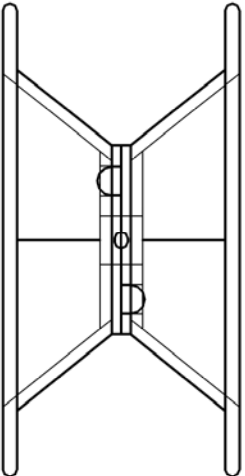

This drawing is not to be disclosed to a third party without the written authority from the company.

Title: Silicone reel assembly

Material: N/A

Rev	Details	Date	Drawn
4			
3			
2	Of Plug changed to OR Plug	14/09/04	Vince
1	Production issue	05/11/03	Rich
-	Pre-Production issue	5/11/03	Rich

Part No:  
134328

Project No: 1720

Black bakelite handle: 116302

Reel moulding x 2: 113449

Slotted cheese head screw: 116303

D/S Cable: 119054 Cut length as required

CS Socket: 125046

OEM OR Plug: 125076