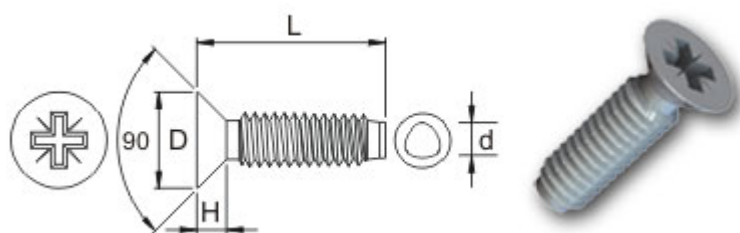

Countersunk head Tap-Fix screws - PoziDriv®

For metals
Three-lobed threadform

Materials and Finishes

Case hardened steel/Zinc & clear de-embrittled

Dimensions

| d | M2.5 | M3 | M3.5 | M4 | M5 | M6 |
|-------------------|------|------|------|------|------|------|
| D | 4.7 | 5.6 | 6.5 | 7.5 | 9.2 | 11 |
| H | 1.5 | 1.65 | 1.93 | 2.2 | 2.5 | 3 |
| Recess - min | 1.22 | 1.48 | 1.34 | 1.6 | 2.05 | 2.46 |
| Penetration - max | 1.47 | 1.73 | 1.8 | 2.06 | 2.51 | 2.92 |
| Recess No. | 1 | 1 | 2 | 2 | 2 | 3 |

Preferred Lengths

| | | Thread (d) | | | | | |
|---------------|----|------------|-----|-------|-----|-----|-----|
| | | M 2.5 | M 3 | M 3.5 | M 4 | M 5 | M 6 |
| Length (L) | 5 | | | | | | |
| | 6 | ST | ST | | | | |
| | 8 | ST | ST | | ST | | |
| | 10 | ST | ST | | ST | ST | |
| | 12 | | ST | | ST | ST | ST |
| | 16 | | | | ST | ST | ST |
| | 20 | | | | ST | ST | ST |
| | 25 | | | | ST | ST | ST |
| | 30 | | | | ST | ST | ST |
| | 35 | | | | | | ST |
| | 40 | | | | | | ST |
| | 50 | | | | | | |