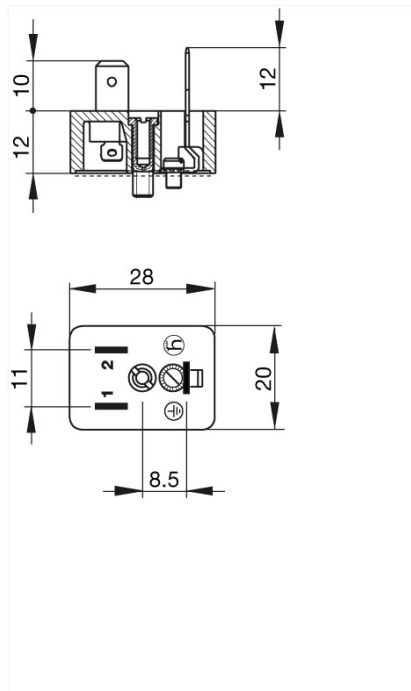

GSA 20 schwarz/black

Industrial Connectors:Rectangular connectors GDM-series:Type B EN 175301-803 (DIN 43650) / ISO 6952:Appliance connector

Delivery informations

Availability	available
Document created at	18.06.2008

Product description

Description	appliance connector with, central screws (hollow), 1 screw M 3 x 4
Type	GSA 20 schwarz/black
Order No.	931 352-100
Number of contacts	2 + PE
Standard	industrial standard (11 mm)
Housing Color	black
Construction type	B

Drawing

Technical data

Rated voltage	AC/DC 250 V
Rated current	16 A
Contact resistance	≤ 4 mOhm
Type of termination	solder (ground contacts: screw)
Mounting	screw

Material

Contact surface material	Sn
--------------------------	----

Contact bearer material	PA
Housing material	PA
Environmental conditions	
Protection class (IEC 60529)	IP 65 (in plugged condition)
Pollution severity	3
Temperature range	-40 °C to +125 °C
Inflammability class	
Housing	94 V-1
Contact bearer	94 HB
Approvals	
UR	UR
VDE	VDE
SEV	SEV
Packing unit	
Packaging unit	50 pieces
Scope of delivery and accessories	
Accessories to order separately	(NBR) flat gasket GSA 20-3, Order No. 731 490-002; (EPDM) flat gasket GSA 20-9, Order No. 734 033-003