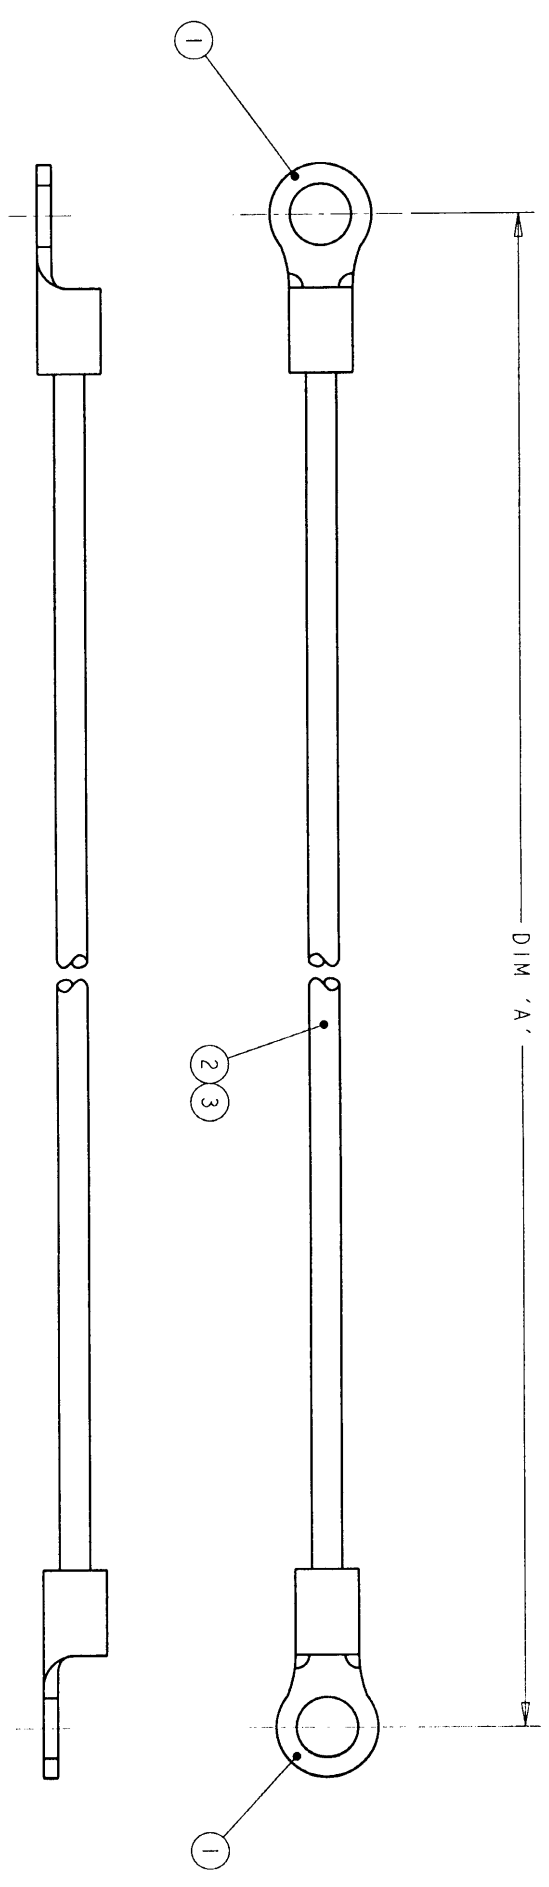

ITEM NO	PART NUMBER	DESCRIPTION	QTY / ASSY
1	32186-0	TERMINAL RING TONGUE / 16-14 AWG	2
2	1337713-2	METTEX BRAIDED CABLE - 1.13mm <sup>2</sup>	A/R
3	1337800-3	HEATSHRINK RNF-100 BLACK	A/R

P	LTR	DESCRIPTION	DATE	DWN	APVD
1		FIRST ISSUE	02JAN01	RC	JJ

200 ±5	1337709-3
150 ±5	1337709-2
100 ±5	1337709-1
DIM 'A'	TYCO PART NUMBER

3533116 / 3128 / 3130

THIS DRAWING IS CONTROLLED BY THE DRAWING OFFICE. ANY CHANGES TO THIS DRAWING SHOULD BE CONFIRMED BY THE LATEST REVISION.

DIMENSIONS:	TOLERANCES UNLESS OTHERWISE SPECIFIED:
MM	0 PLC ±0.1
	1 PLC ±0.01
	2 PLC ±0.001
	3 PLC ±0.001
	4 PLC ±0.0001
	ANGLES ±

DWN	02JAN2001	NAME	AMP of Great Britain Ltd
CHK	R. CHURCHILL		Slough, Middlesex, HA7 4BS.
APVD	D. CHICK	02JAN2001	
PRODUCT SPEC	JEWELL	02JAN2001	
APPLICATION SPEC			
WEIGHT			

CUSTOMER DRAWING	SIZE	A3
	CAGE CODE	00779
	DRAWING NO	1337709
	SCALE	NTS
	SHEET	1 OF 1
	REV	