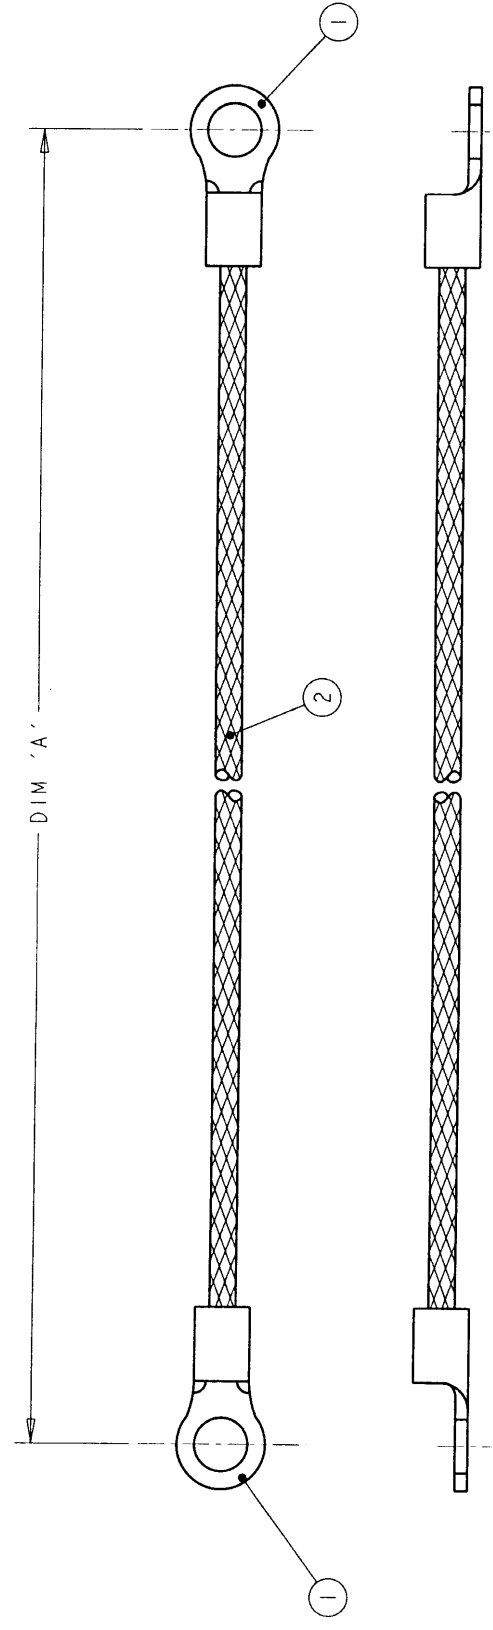

P	LTR	DESCRIPTION	DATE	DWN	APVD
1		FIRST ISSUE	02JAN01	RC	JJ

353 2847/2859/2860

ITEM NO	PART NUMBER	DESCRIPTION	QTY/ ASSY
1	31090-0	SOLI STRAND RING TONGUE / 22-16 AWG	2
2	1337713-1	METTEX BRAIDED CABLE - 0.5mm ²	A/R

200 ±5	1337666-3
150 ±5	1337666-2
100 ±5	1337666-1
DIM 'A'	TYCO PART NUMBER

DWN R. CHUPCHILL 02JAN2001 CHK D. CHICK 02JAN2001 APVD J. JEWELL 02JAN2001		AMP of Great Britain Ltd. Stanmore, Middlesex, HA7 4RS	
DIMENSIONS: mm TOLERANCES UNLESS OTHERWISE SPECIFIED: 0 PLC ±. 1 PLC ±0.1 2 PLC ±0.01 3 PLC ±0.001 ANGLES ±.		NAME: 0.5mm CSA BRAID M3-M3	
MATERIAL: FINISH:		SIZE: A3 CAGE CODE: 00779 DRAWING NO: 1337666	
THIS DRAWING IS A CONTROLLED DOCUMENT FOR TYCO ELECTRONICS CORPORATION. IT IS SUBJECT TO THE TERMS AND CONDITIONS OF THE PURCHASE ORDER.		WEIGHT: - APPLICATION SPEC: - PRODUCT SPEC: -	
CUSTOMER DRAWING		RESTRICTED TO	
SCALE: NTS		SHEET: 1 OF 1	