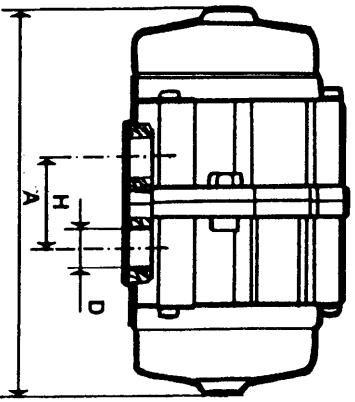

MICRO ELECTRIC VIBRATORS - Series M - Single Phase

PERFORMANCE DATA

Farnell Ref.	Model	C / F KGS	Volts V	Amps A	Ph	Hz	Power W	Weight Kgs	OVERALL DIMENSIONS mm								
									A	B	C	D	E	F	Dia. G	H	
7035111	M 4	4	230	0.13	1	50	20	0.85	104	68.5	90	13	75	9	9	5.5	31
7035123	M 20	21	230	0.10	1	50	22	1.70	148	73.0	110	14	92	9	9	6.5	33
7035135	M3/65	62	230	0.47	1	50	120	4.1	193	120	127	30	85	20	20	9	70

MICRO ELECTRIC VIBRATORS - Series M - Three Phase

PERFORMANCE DATA

Farnell Ref.	Model	C / F KGS	Volts V	Amps A	Ph	Hz	Power W	Weight Kgs	OVERALL DIMENSIONS mm								
									A	B	C	D	E	F	Dia. G	H	
7035287	M3/65	62	400	0.27	3	50	120	4.1	193	120	127	30	85	20	9	11	70
												60	100		11		
												65	85		11		
												62	106		11		

M4 & M20

M3/65