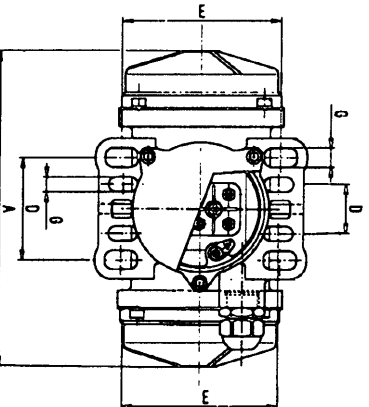

MICRO ELECTRIC VIBRATORS - Series M - Single Phase

PERFORMANCE DATA

Farnell Ref.	Model	C / F KGS	Volts V	Amps A	Ph	Hz	Power W	Weight Kgs	OVERALL DIMENSIONS mm								
									A	B	C	D	E	F	Dia. G	H	
7035111	M 4	4	230	0.13	1	50	20	0.85	104	68.5	90	13	75	9	9	5.5	31
7035123	M 20	21	230	0.10	1	50	22	1.70	148	73.0	110	14	92	9	9	6.5	33
7035135	M3/65	62	230	0.47	1	50	120	4.1	193	120	127	30	85	20	20	9	70

MICRO ELECTRIC VIBRATORS - Series M - Three Phase

PERFORMANCE DATA

Farnell Ref.	Model	C / F KGS	Volts V	Amps A	Ph	Hz	Power W	Weight Kgs	OVERALL DIMENSIONS mm								
									A	B	C	D	E	F	Dia. G	H	
7035287	M3/65	62	400	0.27	3	50	120	4.1	193	120	127	30	85	20	9	11	70
												60	100		11		
												65	85		11		
												62	106		11		

M4 & M20

M3/65