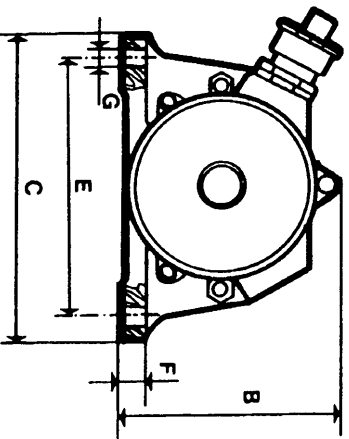

MICRO ELECTRIC VIBRATORS - Series M - Single Phase

PERFORMANCE DATA

Farnell Ref.	Model	C / F KGS	Volts V	Amps A	Ph	Hz	Power W	Weight Kgs	OVERALL DIMENSIONS mm								
									A	B	C	D	E	F	Dia. G	H	
7035111	M 4	4	230	0.13	1	50	20	0.85	104	68.5	90	13	75	9	9	5.5	31
7035123	M 20	21	230	0.10	1	50	22	1.70	148	73.0	110	14	92	9	9	6.5	33
7035135	M3/65	62	230	0.47	1	50	120	4.1	193	120	127	30	85	20	20	9	70

MICRO ELECTRIC VIBRATORS - Series M - Three Phase

PERFORMANCE DATA

Farnell Ref.	Model	C / F KGS	Volts V	Amps A	Ph	Hz	Power W	Weight Kgs	OVERALL DIMENSIONS mm								
									A	B	C	D	E	F	Dia. G	H	
7035287	M3/65	62	400	0.27	3	50	120	4.1	193	120	127	30	85	20	9	11	70
												60	100		11		
												65	85		11		
												62	106		11		

M4 & M20

M3/65