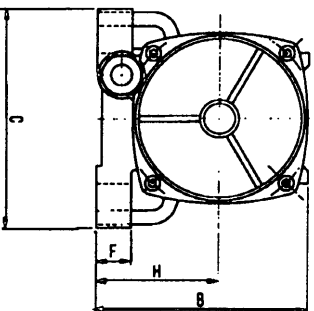

MICRO ELECTRIC VIBRATORS - Series M - Single Phase

PERFORMANCE DATA

Farnell Ref.	Model	C / F KGS	Volts V	Amps A	Ph	Hz	Power W	Weight Kgs	OVERALL DIMENSIONS mm								
									A	B	C	D	E	F	Dia. G	H	
7035111	M 4	4	230	0.13	1	50	20	0.85	104	68.5	90	13	75	9	9	5.5	31
7035123	M 20	21	230	0.10	1	50	22	1.70	148	73.0	110	14	92	9	9	6.5	33
7035135	M3/65	62	230	0.47	1	50	120	4.1	193	120	127	30	85	20	20	9	70

MICRO ELECTRIC VIBRATORS - Series M - Three Phase

PERFORMANCE DATA

Farnell Ref.	Model	C / F KGS	Volts V	Amps A	Ph	Hz	Power W	Weight Kgs	OVERALL DIMENSIONS mm								
									A	B	C	D	E	F	Dia. G	H	
7035287	M3/65	62	400	0.27	3	50	120	4.1	193	120	127	30	85	20	9	11	70
												60	100		11		
												65	85		11		
												62	106		11		

M4 & M20

M3/65