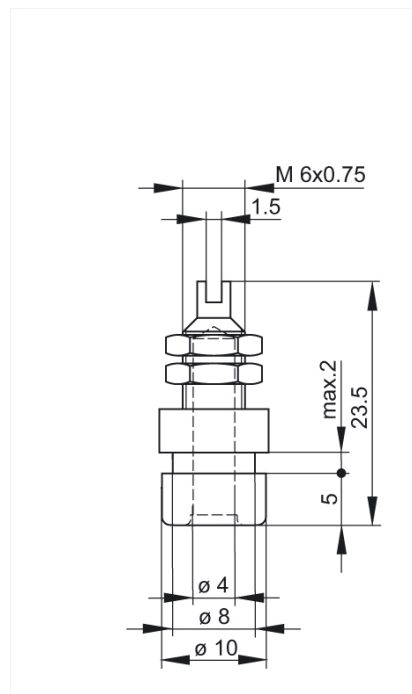

## BIL 20 blau/blue

Industrial Connectors:Measuring and Testing Equipment:Sockets:4 mm system

### Product description

Description	Socket with insulated head and ring for installation in equipment chassis and switchpanels with a wall thickness up to 2 mm. 4 mm diameter tin-plated brass socket, with solder connection.
Type	BIL 20 blau/blue
Order No.	930 176-102
System	4 mm system
Housing Color	blue
Color types	
Other standard types	black color, order no. 930 176-100; red color, order no. 930 176-101; yellow color, order no. 930 176-103; green color, order no. 930 176-104; white color, order no. 930 176-107

### Technical data

Type of contact	socket
Type of termination	solder
Rated voltage	DC 60 V
Rated current	32 A
Contact resistance	5 mOhm
Mounting	screw
<b>Material</b>	
Contact material	brass
Contact surface material	tin-plated
Housing material	PF
<b>Environmental conditions</b>	
Temperature range	-25 °C to +85 °C
<b>Inflammability class</b>	
Housing	94 V-0