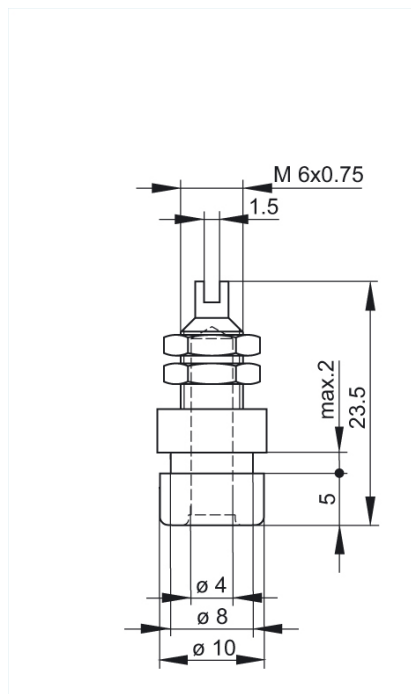

BIL 20 schwarz/black

Industrial Connectors:Measuring and Testing Equipment:Sockets:4 mm system

Product description

Description	Socket with insulated head and ring for installation in equipment chassis and switchpanels with a wall thickness up to 2 mm. 4 mm diameter tin-plated brass socket, with solder connection.
Type	BIL 20 schwarz/black
Order No.	930 176-100
System	4 mm system
Housing Color	black
Color types	
Other standard types	red color, order no. 930 176-101; blue color, order no. 930 176-102; yellow color, order no. 930 176-103; green color, order no. 930 176-104; white color, order no. 930 176-107

Drawing

Technical data

Type of contact	socket
Type of termination	solder
Rated voltage	DC 60 V
Rated current	32 A
Contact resistance	5 mOhm
Mounting	screw
Material	
Contact material	brass
Contact surface material	tin-plated
Housing material	PF
Environmental conditions	
Temperature range	-25 °C to +85 °C
Inflammability class	
Housing	94 V-0