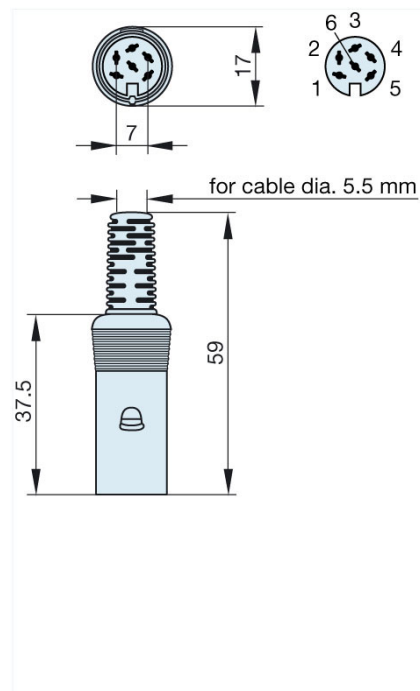

MAK 60 grau/grey

Industrial Connectors:Connectors for audio, video and data:Miniature multipole connectors:without locking screw:Straight sockets

Delivery informations

| | |
|---------------------|------------|
| Availability | available |
| Document created at | 18.06.2008 |

Product description

| | |
|--------------------|--|
| Type | MAK 60 grau/grey |
| Order No. | 930 152-517 |
| Type of contact | female |
| Description | socket with insulated handle; solder joint |
| Housing Color | grey |
| Number of contacts | 6 |
| Conductor size | $\leq 0.34 \text{ mm}^2$ |

Drawing

Technical data

| | |
|----------------------|--------------|
| LF output "Phone" | EN 60 130-09 |
| Pole arrangement DIN | DIN 45 322 |
| Rated current | 4 A |
| Rated voltage | AC/DC 34 V |
| Cable diameter | 5.5 mm |
| Type of termination | solder |

Material

| | |
|--|----------------------------------|
| Contact material (socket) | brass |
| Contact surface material | tin plated |
| Contact bearer material | PA 66/UL standard 94V-2 |
| Housing material | PE |
| Environmental conditions | |
| Protection class (IEC 60529) | IP 30 |
| Temperature range | -20 °C to +60 °C |
| Scope of delivery and accessories | |
| Packaging | retail package, polyethylene bag |