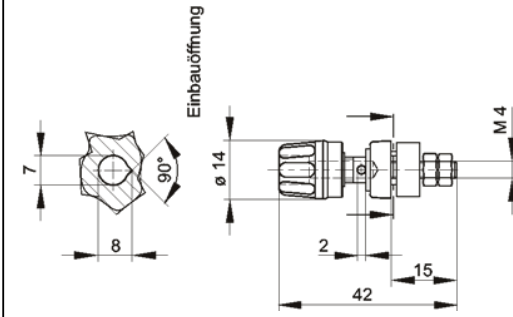

datasheet for PKI 10 A Au  
 article number: 930103701

<b>product description:</b>	<b>order number: 930 103-701</b>
<b>description:</b>	Pole terminal with claw edge and captive insulated head and insulated ring. 4 mm diameter gold -plated brass threaded bolt with 2 mm diameter transverse hole. For insulated, non-rotating installation in equipment chassis and switchpanels with a wall thickness.
<b>typ:</b>	PKI 10 A rot/red Au
<b>system:</b>	4 mm system
<b>order number:</b>	930 103-701
<b>color</b>	
<b>other color versions:</b>	
<b>technical data</b>	
<b>type of contact:</b>	spring unloaded socket
<b>type of termination:</b>	M 4 thread
<b>rated voltage:</b>	DC 60 V
<b>rated current:</b>	35 A
<b>contact resistance:</b>	1,5 mOhm
<b>mounting:</b>	screw
<b>material</b>	
<b>contact material:</b>	brass
<b>contact surface material:</b>	gold- plated
<b>housing material:</b>	PF
<b>connecting nut material:</b>	AuCo0,2
<b>environmental conditions:</b>	
<b>temperature range:</b>	-25 °C to +100 °C
<b>inflammable class:</b>	
<b>housing:</b>	94 V-0
<b>drawing</b>	