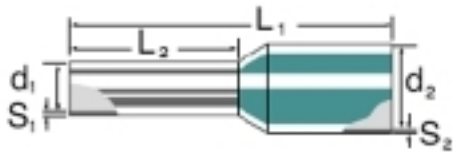

H2,5/15 BL SV

Weidmüller Interface GmbH & Co. KG

Klingenbergstraße 16

D-32758 Detmold

Germany

Fon: +49 5231 14-0

Fax: +49 5231 14-292083

www.weidmueller.com

- in multi-pack bag (5 x 100 pcs.)
- Weidmüller colour code
- DIN colour code
- other colour code

General ordering data

Type	H2,5/15 BL SV
Order No.	9026100000
Version	Wire end ferrule, 2.5 mm², 8 mm, Colour code: Weidmüller, Blue (RAL 5012)
GTIN (EAN)	4008190141141
Qty.	500 pc(s).