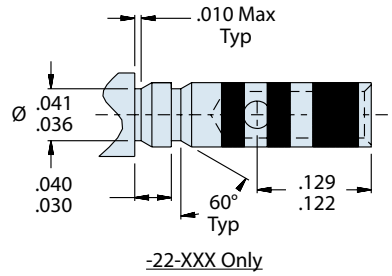

850-024  
AS39029/88 Type  
Thermocouple Socket Contact

D38999  
Ser. I, III, IV

Thermocouple Socket Contact to Fit D38999 Series I, III and IV Connectors

Mating End Size	Wire Accomodation	Military Part Number	Glenair Part Number
22	22-28 AWG	M39029/88-482	850-024-22-482
22	22-28 AWG	M39029/88-483	850-024-22-483
22	22-28 AWG	M39029/88-484	850-024-22-484
22	22-28 AWG	M39029/88-485	850-024-22-485
20	20-24 AWG	M39029/88-486	850-024-20-486
20	20-24 AWG	M39029/88-487	850-024-20-487
20	20-24 AWG	M39029/88-488	850-024-20-488
20	20-24 AWG	M39029/88-489	850-024-20-489
16	16-20 AWG	M39029/88-490	850-024-16-490
16	16-20 AWG	M39029/88-491	850-024-16-491
16	16-20 AWG	M39029/88-492	850-024-16-492
16	16-20 AWG	M39029/88-493	850-024-16-493

D

850-024  
AS39029/88 Type  
Thermocouple Socket Contact

Special Purpose

TABLE I: CONTACT DIMENSIONS

Size	Military Number	Glenair Part Number	A (ref)	ø B	ø C	ø D	ø E	ø F Max	ø G	ø H
22	M39029/88-482	850-024-22-482	.855	.031 Min	.062 .060	.022 .018	.0355 .0335	.062	.048 .046	.005 .003
	M39029/88-483	850-024-22-483								
	M39029/88-484	850-024-22-484								
	M39029/88-485	850-024-22-485								
20	M39029/88-486	850-024-20-486	.855	.044 .042	.094 .091	.032 .026	.048 .046	.078	.070 .068	.010 .005
	M39029/88-487	850-024-20-487								
	M39029/88-488	850-024-20-488								
	M39029/88-489	850-024-20-489								
16	M39029/88-490	850-024-16-490	.855	.064 Min	.130 .127	.042 .036	.068 .066	.113	.103 .101	.010 .005
	M39029/88-491	850-024-16-491								
	M39029/88-492	850-024-16-492								
	M39029/88-493	850-024-16-493								