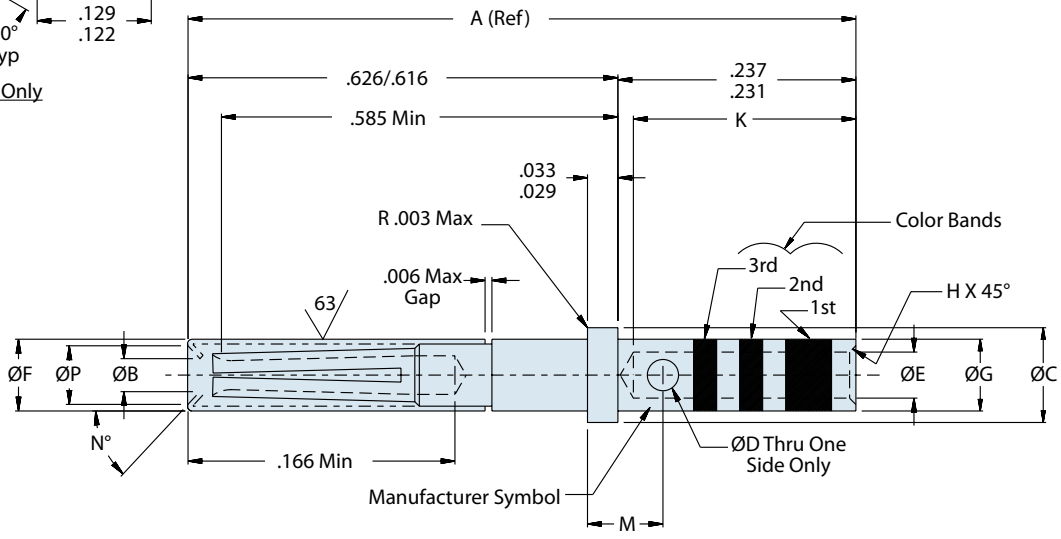

850-024  
AS39029/88 Type  
Thermocouple Socket Contact

D38999  
Ser. I, III, IV

Thermocouple Socket Contact to Fit D38999 Series I, III and IV Connectors

Mating End Size	Wire Accomodation	Military Part Number	Glenair Part Number
22	22-28 AWG	M39029/88-482	850-024-22-482
22	22-28 AWG	M39029/88-483	850-024-22-483
22	22-28 AWG	M39029/88-484	850-024-22-484
22	22-28 AWG	M39029/88-485	850-024-22-485
20	20-24 AWG	M39029/88-486	850-024-20-486
20	20-24 AWG	M39029/88-487	850-024-20-487
20	20-24 AWG	M39029/88-488	850-024-20-488
20	20-24 AWG	M39029/88-489	850-024-20-489
16	16-20 AWG	M39029/88-490	850-024-16-490
16	16-20 AWG	M39029/88-491	850-024-16-491
16	16-20 AWG	M39029/88-492	850-024-16-492
16	16-20 AWG	M39029/88-493	850-024-16-493

D

850-024  
AS39029/88 Type  
Thermocouple Socket Contact

Special Purpose

TABLE I: CONTACT DIMENSIONS

Size	Military Number	Glenair Part Number	A (ref)	ø B	ø C	ø D	ø E	ø F Max	ø G	ø H
22	M39029/88-482	850-024-22-482	.855	.031 Min	.062 .060	.022 .018	.0355 .0335	.062	.048 .046	.005 .003
	M39029/88-483	850-024-22-483								
	M39029/88-484	850-024-22-484								
	M39029/88-485	850-024-22-485								
20	M39029/88-486	850-024-20-486	.855	.044 .042	.094 .091	.032 .026	.048 .046	.078	.070 .068	.010 .005
	M39029/88-487	850-024-20-487								
	M39029/88-488	850-024-20-488								
	M39029/88-489	850-024-20-489								
16	M39029/88-490	850-024-16-490	.855	.064 Min	.130 .127	.042 .036	.068 .066	.113	.103 .101	.010 .005
	M39029/88-491	850-024-16-491								
	M39029/88-492	850-024-16-492								
	M39029/88-493	850-024-16-493								