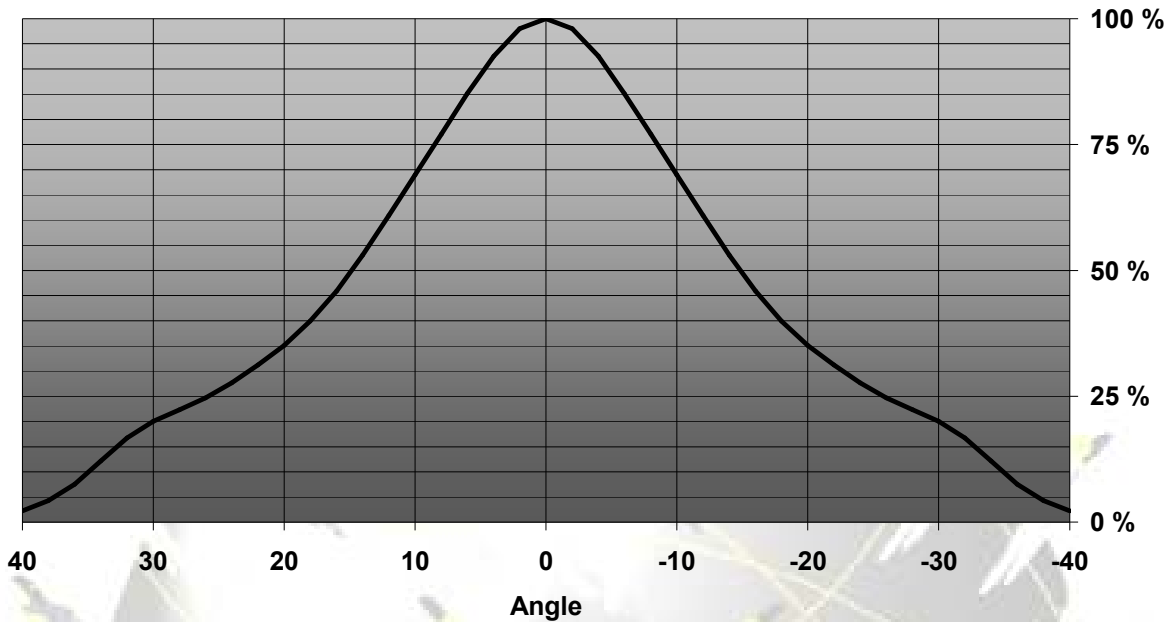

Relative Intensity of Boomerang (LedEngin 5w horizontal)