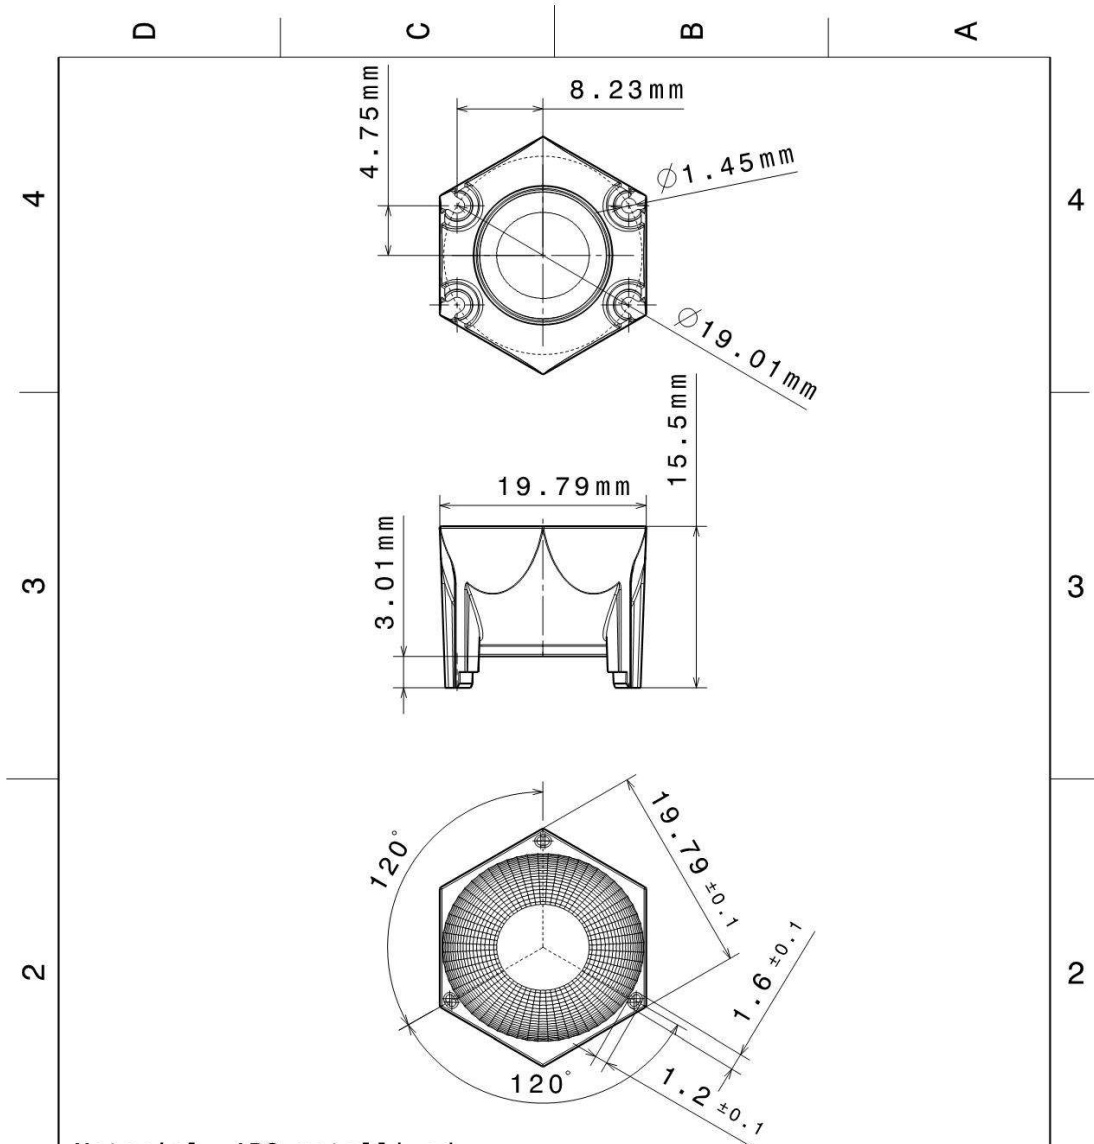

DRAWINGS

Material: ABS metallized

This drawing is our property.
It can't be reproduced
or communicated without
our written agreement.

Ledil Oy
Tehdaskatu 13
FIN-24100 SALO
Finland

DRAWING TITLE

Boomerang-reflector

1	DRAWN BY RM	DATE 21.11.2007	DRAWING TITLE Boomerang-reflector			1
	CHECKED BY HH	DATE 21.11.2007	SIZE A4	DRAWING NUMBER 10437	REV 0.1	
	DESIGNED BY HH	DATE 21.11.2007	SCALE 1:1	WEIGHT (g)	SHEET 1/1