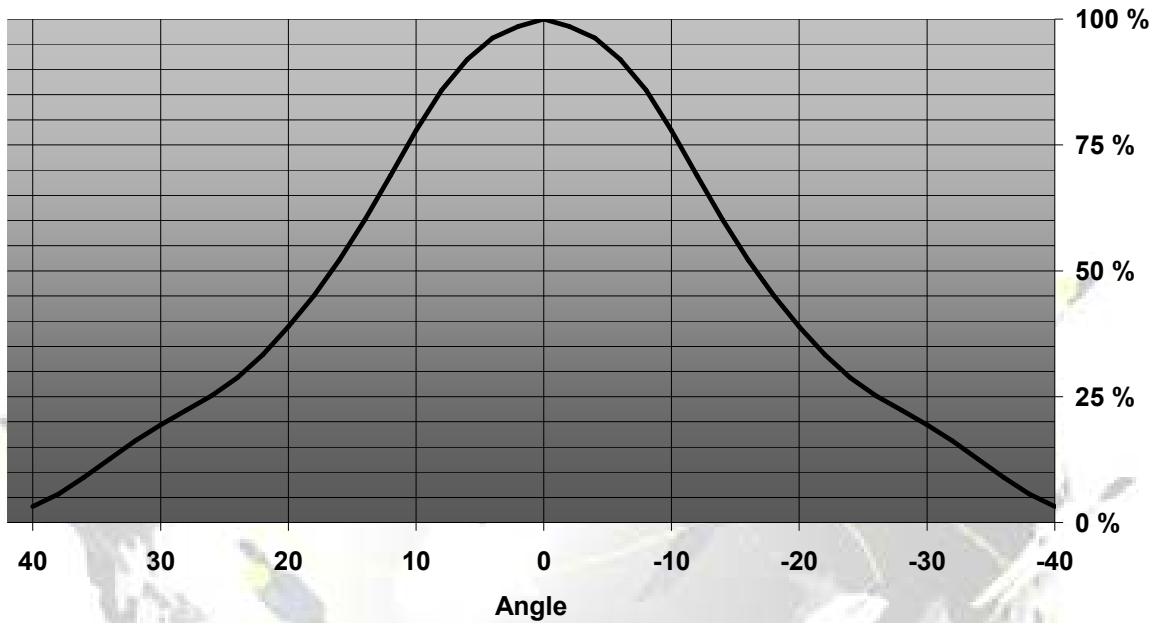

MEASUREMENT DATA

Boomerang reflector with LedEngin 10W LED (horizontal)