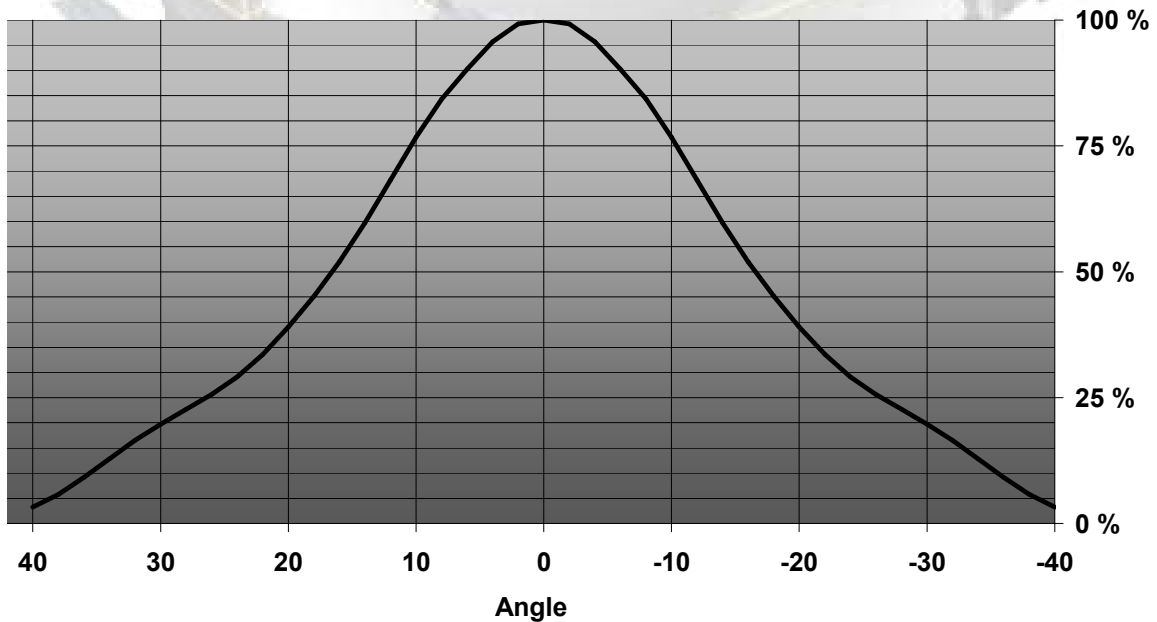

Boomerang reflector with LedEngin 10W LED (vertical)

© Ledil Oy – PRELIMINARY - Subject to change without prior notice