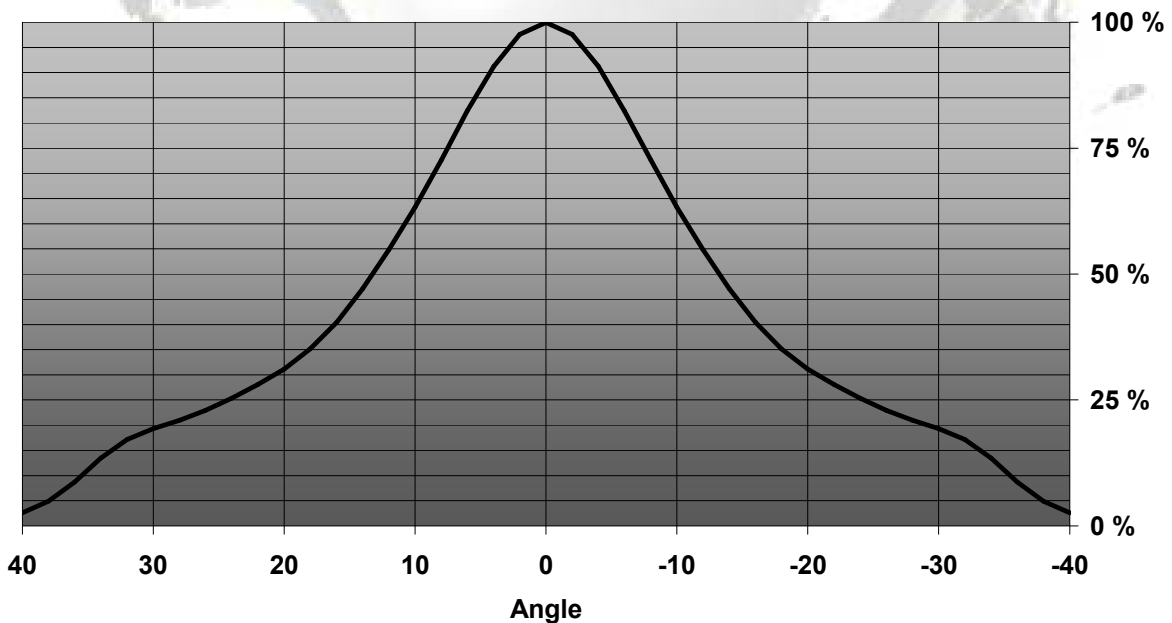

Relative Intensity of Boomerang (LedEngin 5w vertical)

EULUMDAT & IES FILES AVAILABLE BY REQUEST

© Ledil Oy – PRELIMINARY - Subject to change without prior notice