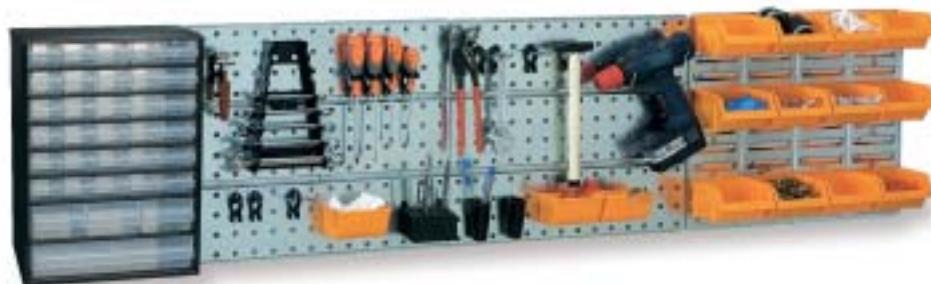

CLIP12

Clip12
Weight 0,08 kg.
HxWxD, mm: 65 x 94 x 77
Units per carton: 6
Colour: Black

EAN-no.: 127127

TWP 520

Wall panel for Clips.
Weight 1,55 kg.
HxWxD, mm: 440 x 520 x 11
Units per carton: 6
Colour: Galva

EAN-no.: 127004

SC12

One perforated steel wall panel with an assortment of 12 clips and hooks on which to store all types of tools.
Weight 1,79 kg.

HxWxD, mm: 440 x 520 x 11
Units per carton: 5
Colour: Galva/black/yellow

EAN-no.: 123617

SC22

Two perforated steel wall panels with an assortment of 22 clips and hooks on which to store all types of tools.
Weight 3,29 kg.

HxWxD, mm: 440 x 1040 x 11
Units per carton: 4
Colour: Galva/black/yellow

EAN-no.: 123624

SC EXTRA

Bag with the 14 most used clips.
Weight 0,24 kg.
HxWxD, mm: -
Units per carton: 10
Colour: Black

EAN-no.: 123631

S450-31

Shelving in 170 cm - Easy to assemble.
31 cm. depth
Weight 14,47 kg.
HxWxD, mm: 1700 x 920 x 340
Units per carton: 1
Colour: Galva

EAN-no.: 126274

S450-40

Shelving in 170 cm - Easy to assemble.
40 cm. depth
Weight 16,55 kg.
HxWxD, mm: 1700 x 920 x 430
Units per carton: 1
Colour: Galva

EAN-no.: 126908