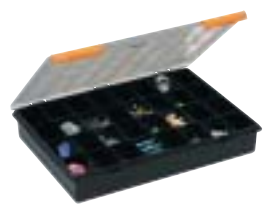

A32

Assorter box in A4 format with 32 fixed compartments in one size, with 2 sliding locks. Made of impact proof plastic.

Weight 0,82 kg.

HxWxD, mm: 57 x 338 x 260

Units per carton: 7

Colour: Black/yellow

EAN-no.: 123556