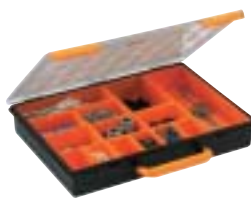

A14

Assorter box in A4 format with 14 removable inserts, with 2 sliding locks and an ergonomic handle. Made of impact proof plastic.

Weight 0,93 kg.

HxWxD, mm: 57 x 338 x 261

Units per carton: 7

Colour: Black/yellow

EAN-no.: 123532