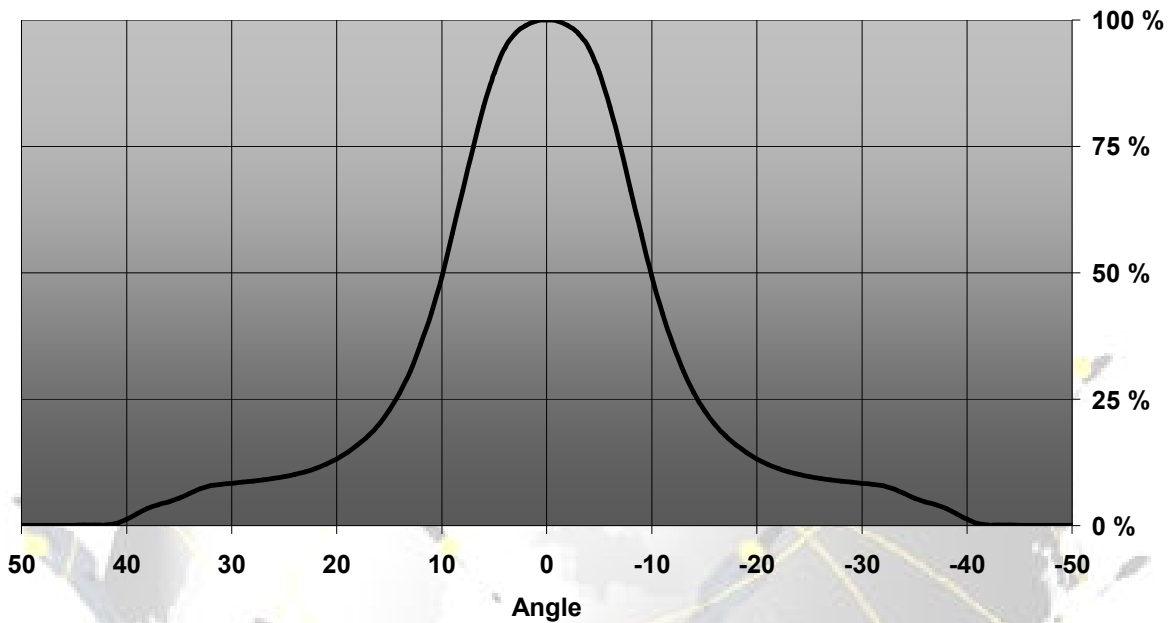

MEASUREMENT DATA

Relative Intensity of BOOM-MC-S