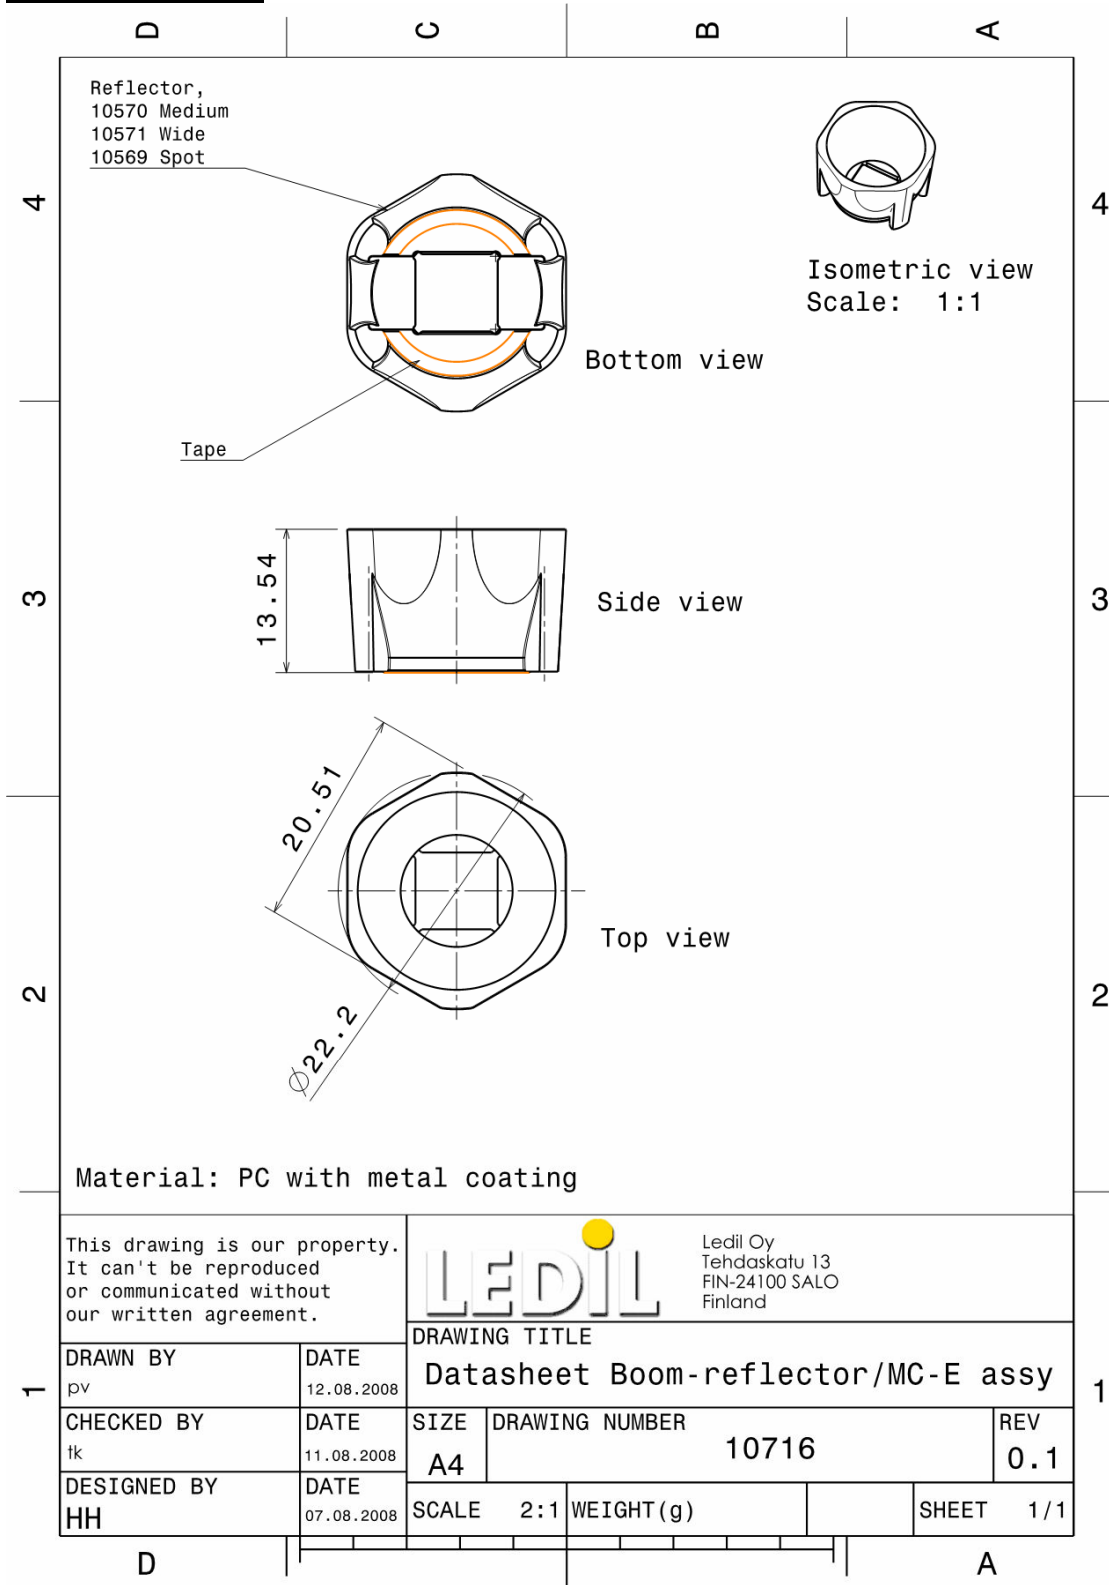

DRAWINGS

© Ledil Oy – PRELIMINARY - Subject to change without prior notice