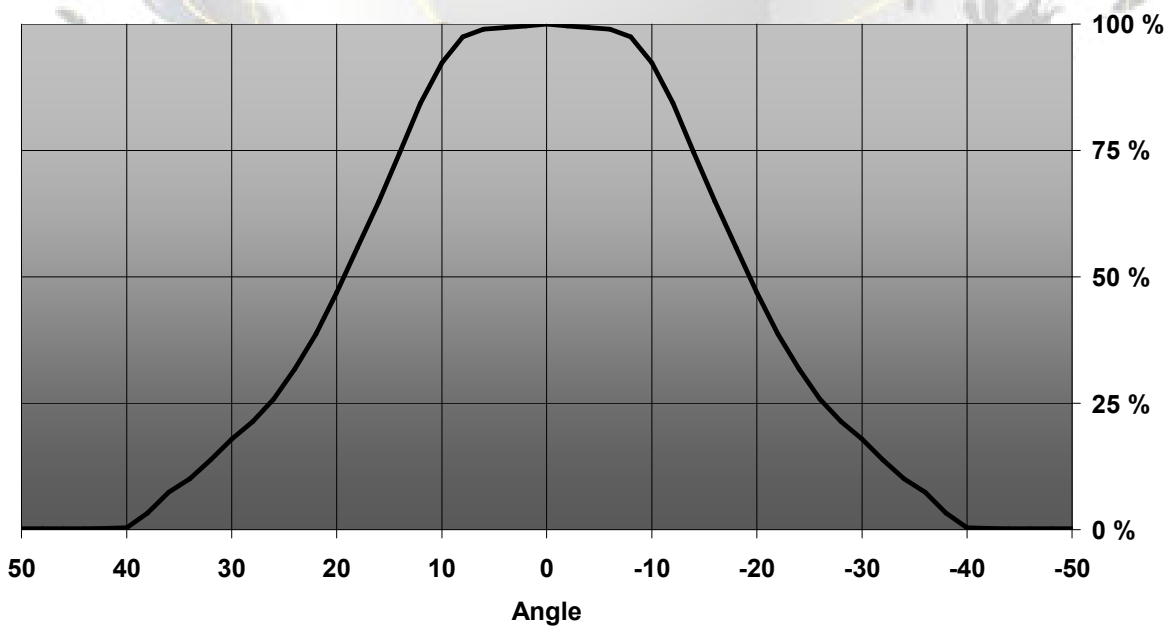

Relative Intensity of BOOM-MC-M

© Ledil Oy – PRELIMINARY - Subject to change without prior notice