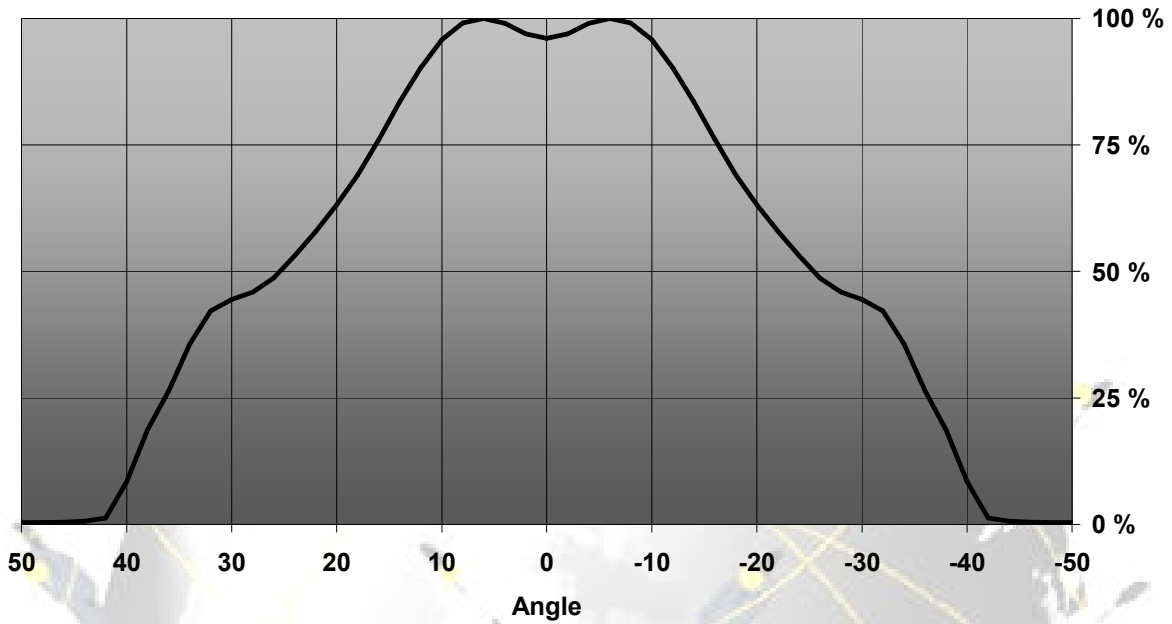

Relative Intensity of BOOM-MC-W

© Ledil Oy – PRELIMINARY - Subject to change without prior notice

Ledil Oy
Tehdaskatu 13
FIN-24100 SALO, Finland

www.ledil.com
email: ledil@ledil.com
FAX: +358-2-733 8001

2009-11-28