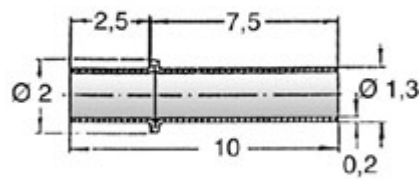

13.15.329

Collar sleeves

Length	10,0 mm
Material	Brass Type 67
Plating	Silver Plated
Broad or Diameter	1,30 mm
Type	Solder Terminals Turret
Model	Rolled Pins
Design	Rivet Shaft
Mounting Hole Dia.	1,30 mm
Grid / Pin Length-T	2,50 mm
	RoHS konform