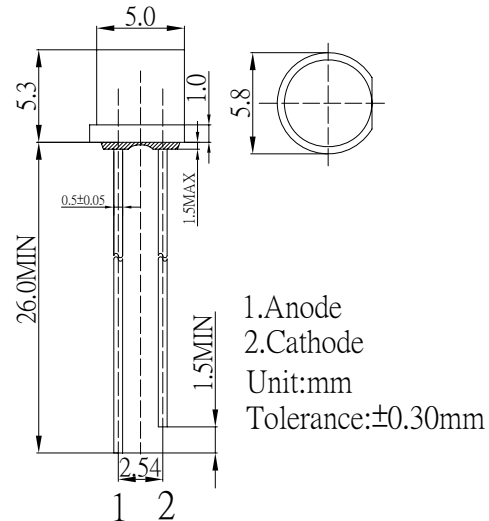

■Features

- High Luminous LEDs
- 5mm Flat Standard Directivity
- Superior Weather-resistance
- UV Resistant Epoxy
- Water Clear Type

■Applications

- Traffic signal, Portable light source
- Signage and channel letter
- Decorating and entertainment lighting
- Architectural lighting
- Outdoor/Indoor applications/Other Lighting

■Outline Dimension

■Absolute Maximum Rating

(Ta=25°C)

Item	Symbol	Value	Unit
DC Forward Current	I _F	50	mA
Pulse Forward Current*	I _{FP}	120	mA
Reverse Voltage	V _R	5	V
Power Dissipation	P _D	130	mW
Operating Temperature	Topr	-40~ +85	°C
Storage Temperature	Tstg	-40 ~ +100	°C
Lead Soldering Temperature	Tsol	260°C/5sec	-

*Pulse width Max.10ms , Duty ratio max 1/10

■Directivity

■Electrical -Optical Characteristics

(Ta=25°C)

Item	Symbol	Condition	Min.	Typ.	Max.	Unit
DC Forward Voltage	V _F	I _F =20mA	1.8	2.1	2.6	V
DC Reverse Current	I _R	V _R =5V	-	-	10	μA
Domi. Wavelength*	λ _D	I _F =20mA	620	625	630	nm
Luminous Intensity*	I _v	I _F =20mA	750	1000	-	mcd
50% Power Angle	2θ _{1/2}	I _F =20mA	-	140	-	deg