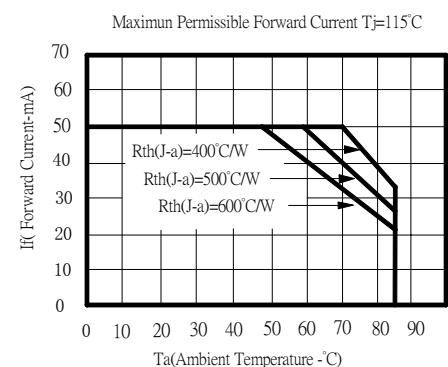

■Maximum Forward Current