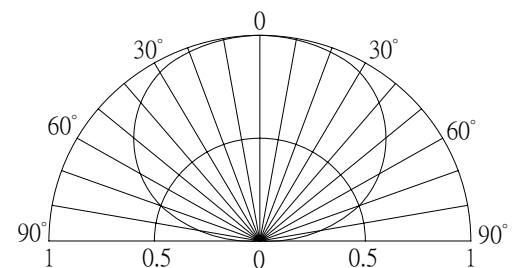

■Outline Dimension

■Absolute Maximum Rating

(Ta=25°C)

Item	Symbol	Value	Unit
DC Forward Current	I _F	50	mA
Pulse Forward Current*	I _{FP}	120	mA
Reverse Voltage	V _R	5	V
Power Dissipation	P _D	130	mW
Operating Temperature	Topr	-40~ +85	°C
Storage Temperature	Tstg	-40 ~ +100	°C
Lead Soldering Temperature	Tsol	260°C/5sec	-

*Pulse width Max.10ms , Duty ratio max 1/10

■Directivity

■Electrical -Optical Characteristics

(Ta=25°C)

Item	Symbol	Condition	Min.	Typ.	Max.	Unit
DC Forward Voltage	V _F	I _F =20mA	1.8	2.1	2.6	V
DC Reverse Current	I _R	V _R =5V	-	-	10	μA
Domi. Wavelength*	λ _D	I _F =20mA	620	625	630	nm
Luminous Intensity*	I _v	I _F =20mA	750	1000	-	mcd
50% Power Angle	2θ _{1/2}	I _F =20mA	-	140	-	deg