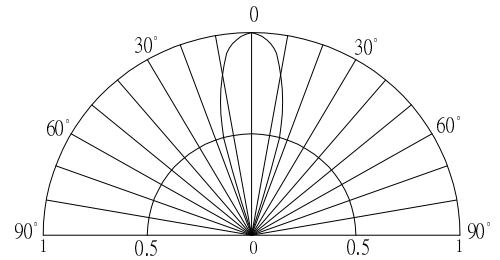

■Features

- High Luminous LEDs
- 5mm Round Standard Directivity
- Superior Weather-resistance
- UV Resistant Epoxy
- Water Clear Type

■Applications

- Toys
- Games
- Audio
- Other Lighting

■Outline Dimension

■Directivity

*Pulse width Max.10ms Duty ratio max 1/10

■Electrical -Optical Characteristics (Ta=25°C)

Item	Symbol	Condition	Min.	Typ.	Max.	Unit
DC Forward Voltage	V _F (Red)	I _F =20mA	1.8	2.1	2.6	V
DC Forward Voltage	V _F (W)	I _F =20mA	2.8	3.1	3.6	V
DC Reverse Current	I _R	V _R =5V	-	-	10	μA
Domi. Wavelength*	λ _D (Red)	I _F =20mA	620	625	630	nm
	CCT (W)	I _F =20mA	5500	6500	8500	K
Luminous Intensity*	I _v (Red)	I _F =20mA	3000	4200	-	mcd
	I _v (W)	I _F =20mA	4200	5800	-	mcd
50% Power Angle	2θ _{1/2}	I _F =20mA	-	30	-	deg