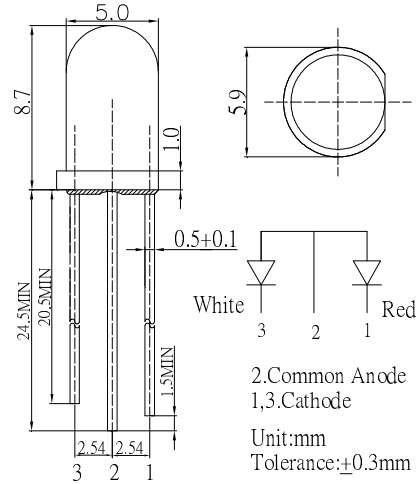

■Features

- High Luminous LEDs
- 5mm Round Standard Directivity
- Superior Weather-resistance
- UV Resistant Epoxy
- Water Clear Type

■Applications

- Toys
- Games
- Audio
- Other Lighting

■Outline Dimension

■Absolute Maximum Rating (Ta=25°C)

Item	Symbol	Value		Unit
		Red	White	
DC Forward Current	I _F	30	30	mA
Pulse Forward Current*	I _{FP}	100	100	mA
Reverse Voltage	V _R	5	5	V
Power Dissipation	P _D	78	108	mW
Operating Temperature	Topr	-30~ +85		°C
Storage Temperature	Tstg	-40 ~ +100		°C
Lead Soldering Temperature	Tsol	260°C/5sec		-

■Directivity

*Pulse width Max.10ms Duty ratio max 1/10

■Electrical -Optical Characteristics (Ta=25°C)

Item	Symbol	Condition	Min.	Typ.	Max.	Unit
DC Forward Voltage	V _F (Red)	I _F =20mA	1.8	2.1	2.6	V
DC Forward Voltage	V _F (W)	I _F =20mA	2.8	3.1	3.6	V
DC Reverse Current	I _R	V _R =5V	-	-	10	μA
Domi. Wavelength*	λ _D (Red)	I _F =20mA	620	625	630	nm
	CCT (W)	I _F =20mA	5500	6500	8500	K
Luminous Intensity*	I _v (Red)	I _F =20mA	3000	4200	-	mcd
	I _v (W)	I _F =20mA	4200	5800	-	mcd
50% Power Angle	2θ _{1/2}	I _F =20mA	-	30	-	deg