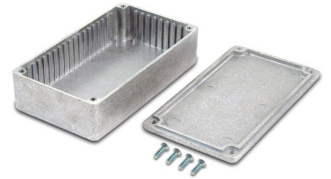

DIECAST AND METAL BOXES

5000 Series Multi-Purpose Diecast

Highly durable robust aluminium diecast boxes with RFI shielding properties.

- Diecast aluminium
- Lid mounted by four M3 machine screws
- Temperature resistant up to 260°C (without gasket)
- Highly Durable and shock resistant
- Vertical guides for PCB fixing
- Optional neoprene gasket for IP65 seal

SPECIFICATION

Materials	Lid & base diecast aluminium to ENAC 44200
Protection class	IP54 IP65 optional
Standard colours	Black RAL 9004, white RAL 9010, natural or hammertone Powder coating optional
Standard unit includes	Base, lid & x4 zinc plated M3 screw
Options	Wall mounting kit IP65 gasket

NATURAL	HAMMERTONE	BLACK	WHITE	LENGTH	WIDTH	HEIGHT
RTM5001/11-NAT	RTM5001/11-PAT	RTM5001/11 - BLK	RTM5001/11 - WH	50mm	50mm	31mm
RTM5002/12-NAT	RTM5002/12-PAT	RTM5002/12 - BLK	RTM5002/12 - WH	101mm	50mm	25mm
RTM5003/13-NAT	RTM5003/13-PAT	RTM5003/13 - BLK	RTM5003/13 - WH	112mm	62mm	31mm
RTM5004/14-NAT	RTM5004/14-PAT	RTM5004/14 - BLK	RTM5004/14 - WH	120mm	66mm	40mm
RTM5005/15-NAT	RTM5005/15-PAT	RTM5005/15 - BLK	RTM5005/15 - WH	152mm	82mm	50mm
RTM5006/16-NAT	RTM5006/16-PAT	RTM5006/16 - BLK	RTM5006/16 - WH	192mm	112mm	61mm
RTM5007/17-NAT	RTM5007/17-PAT	RTM5007/17 - BLK	RTM5007/17 - WH	121mm	95mm	61mm

Wall mounting kit

- One type fits all sizes

TYPE NO.	DESCRIPTION
RT5000-K	Wall mounting kit

5000-IP Gasket

- Neoprene gasket, 1.5mm thick
- Resistant to acids, gasoline
- Suitable for outdoor applications
- Protection rating IP65