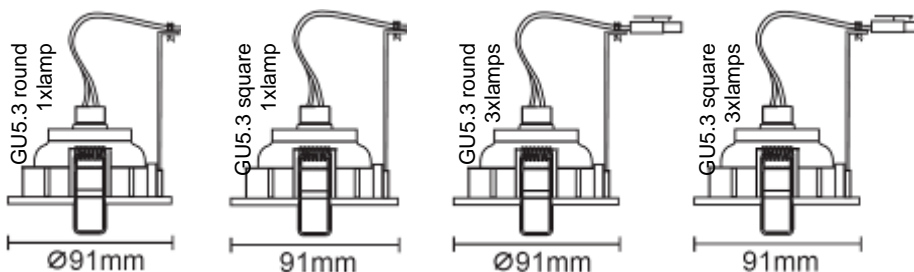

## LUM – Technical Information

**A recessed spot for orientate illumination.**

### 1) Housing, Mounting and Accessories

- Lamp is fixed into the spot with a twist & lock system, very easy installation and maintenance
- IP24, for humidity area

Product name	Kit Halo Pro Hydro R 1x35W White	Kit Halo Pro Hydro R 3x35W White	Kit Halo Pro Hydro R 1x35W Brushed Nickel	Kit Halo Pro Hydro R 3x35W Brushed Nickel	Kit Halo Pro Hydro S 1x35W White	Kit Halo Pro Hydro S 3x35W White	Kit Halo Pro Hydro S 1x35W Brushed Nickel	Kit Halo Pro Hydro S 3x35W Brushed Nickel
Body material	Die casted aluminum							
Color of the luminaire (RAL)	White RAL 9016		Brushed Nickel		White RAL 9016		Brushed Nickel	
Form	Round				Square			
Cover material	Glass cover							
Reflector type	Reflector included into the lamp							
Fixing of the lamp	Twist & lock system							
Adjustable	Yes							
Number of lighting outlets	1	3	1	3	1	3	1	3
Diameter [mm]	91							
Length x width [mm]					91 x 91 (square)			
Type of installation	Recessed, with 2 spring clips on the false ceiling							
Mounting diameter [mm]	80							
Mounting height [mm]	Min. 150 into the false ceiling							
Net weight (with lamp, ECG and cables) [g]	250		250		250		250	