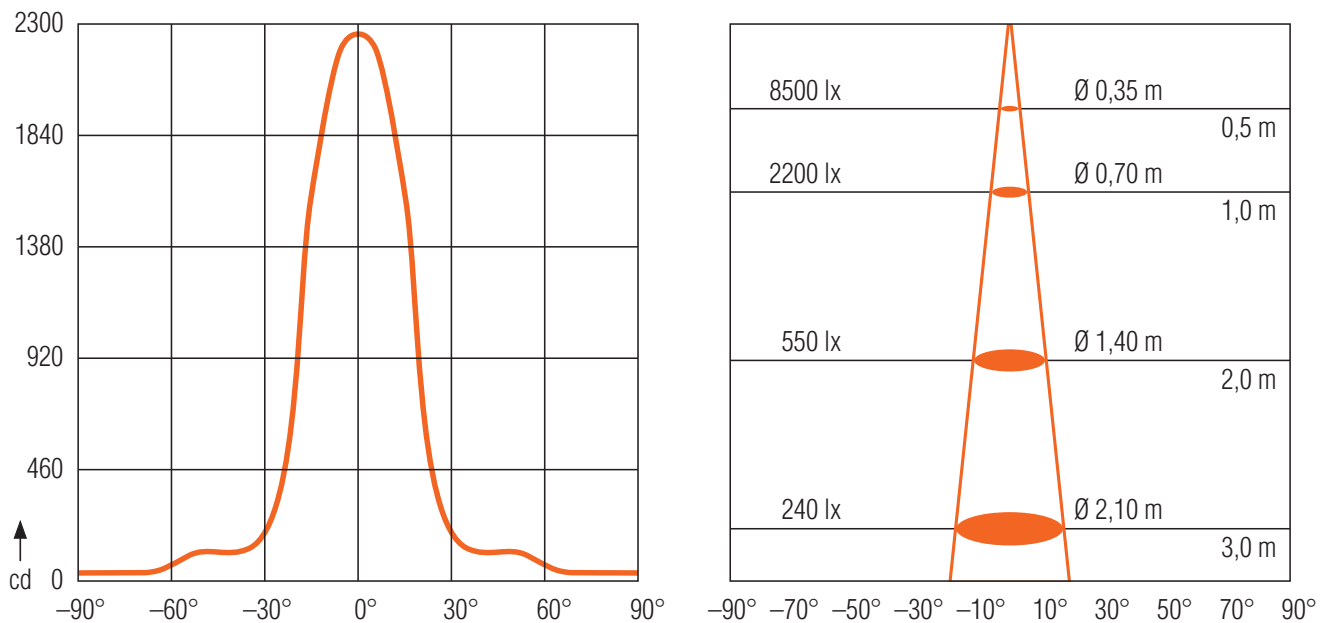

## 3) Optical features

Product name	Kit Halo Pro Hydro R 1x35W White	Kit Halo Pro Hydro R 3x35W White	Kit Halo Pro Hydro R 1x35W Brushed Nickel	Kit Halo Pro Hydro R 3x35W Brushed Nickel	Kit Halo Pro Hydro S 1x35W White	Kit Halo Pro Hydro S 3x35W White	Kit Halo Pro Hydro S 1x35W Brushed Nickel	Kit Halo Pro Hydro S 3x35W Brushed Nickel
Equipped with Lamp	Yes							
Number of lamp	1	3	1	3	1	3	1	3
Lamp type	OSRAM DR 51 ES 35W 12V (48865 ES WFL)							
EAN	4050300 516639							
Base	GU5.3							
Lifespan lamp	5 000 h							
Beam angle [°]	36							
Color temperature [K]	3 100							
Luminous intensity [cd]	2 200							