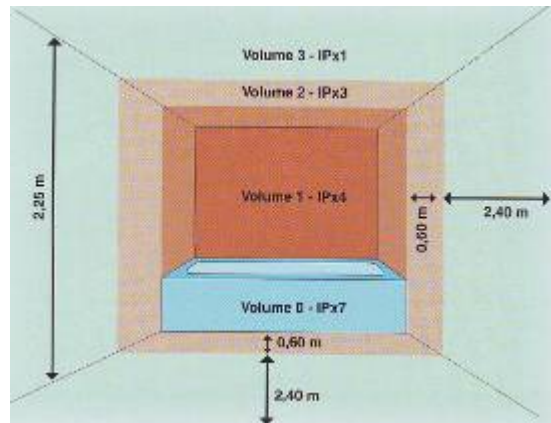

Kit Halo Pro Hydro

Product name	Kit Halo Pro Hydro R 1x35W White	Kit Halo Pro Hydro R 3x35W White	Kit Halo Pro Hydro R 1x35W Brushed Nickel	Kit Halo Pro Hydro R 3x35W Brushed Nickel	Kit Halo Pro Hydro S 1x35W White	Kit Halo Pro Hydro S 3x35W White	Kit Halo Pro Hydro S 1x35W Brushed Nickel	Kit Halo Pro Hydro S 3x35W Brushed Nickel
Protection class	III							
Type of protection (IP code)	IP24							
Protection against ignition and fire	F							
Glow Wire Test according to IEC 695-2-1 (> 650°C)	960 °C							
Shock resistance (IK code)	IK02							
Approval marks	CE – SEMCO - EMC							
Photometric Classification DIN 5040	See “Optical features”							

Kit Halo Pro Hydro can be mounted in volume 1

2) Electrical Installation

Product name	Kit Halo Pro Hydro R 1x35W White	Kit Halo Pro Hydro R 3x35W White	Kit Halo Pro Hydro R 1x35W Brushed Nickel	Kit Halo Pro Hydro R 3x35W Brushed Nickel	Kit Halo Pro Hydro S 1x35W White	Kit Halo Pro Hydro S 3x35W White	Kit Halo Pro Hydro S 1x35W Brushed Nickel	Kit Halo Pro Hydro S 3x35W Brushed Nickel
Nominal wattage [W]	35	105	35	105	35	105	35	105
Mains voltage [V]	220 to 240							
Rated current [A]	0,24		0,24		0,24		0,24	
Mains frequency [Hz]	50 / 60							
Type of connector	Into the ECG, 2 screws binders connector