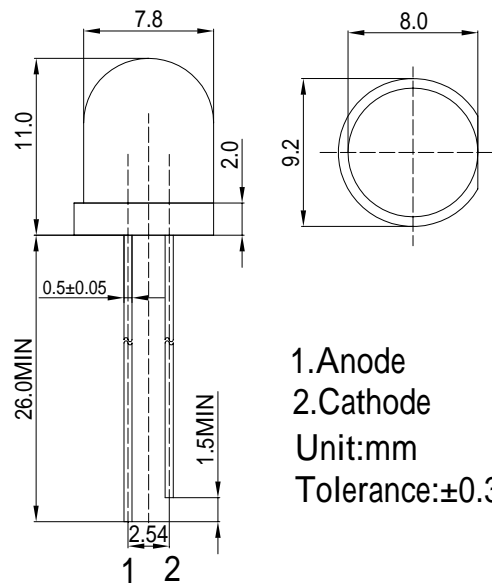

■Features

- High Luminous LEDs
- 8mm Round Standard Directivity
- Long Lifetime Operation
- Superior Weather-resistance
- UV Resistant Epoxy
- Water Clear Type

■Applications

- Counterfeit Detection
- NDT Crack Detection
- Fluid Leak Detection
- Forensic Science/Infection Control
- Other Lighting

■Outline Dimension

1. Anode
2. Cathode
Unit:mm
Tolerance:±0.30mm

■Absolute Maximum Rating
(Ta=25)

Item	Symbol	Value	Unit
DC Forward Current	I_F	30	mA
Pulse Forward Current*	I_{FP}	100	mA
Reverse Voltage	V_R	5	V
Power Dissipation	P_D	108	mW
Operating Temperature	T_{opr}	-30 ~ +85	
Storage Temperature	T_{stg}	-40 ~ +100	
Lead Soldering Temperature	T_{sol}	260 /5sec	-

*Pulse width Max.10ms Duty ratio max 1/10

■Directivity

■Electrical -Optical Characteristics
(Ta=25)

Item	Symbol	Condition	Min.	Typ.	Max.	Unit
DC Forward Voltage	V_F	$I_F=20mA$	2.9	3.1	3.6	V
DC Reverse Current	I_R	$V_R=5V$	-	-	10	μA
Peak Wavelength*	λ_p	$I_F=20mA$	400	405	410	nm
Radiant flux*	e	$I_F=20mA$	2.0	5.0	6.0	mW
Luminous Intensity*	I_v	$I_F=20mA$	300	400	-	mcd
50% Power Angle	$2\theta_{1/2}$	$I_F=20mA$	-	30	-	deg