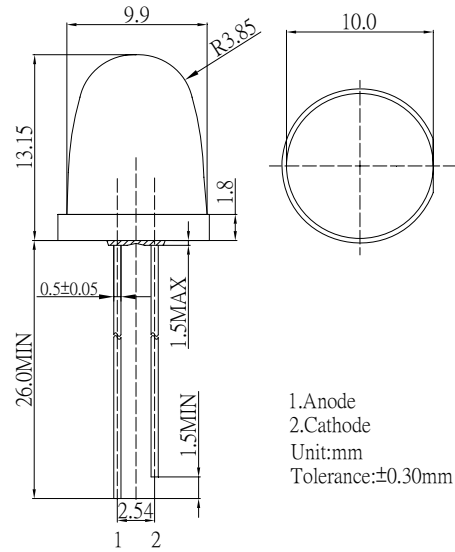

■ Outline Dimension

■ Absolute Maximum Rating

(Ta=25°C)

Item	Symbol	Value	Unit
DC Forward Current	I _F	30	mA
Pulse Forward Current*	I _{FP}	100	mA
Reverse Voltage	V _R	5	V
Power Dissipation	P _D	108	mW
Operating Temperature	Topr	-30 ~ +85	°C
Storage Temperature	Tstg	-40 ~ +100	°C
Lead Soldering Temperature	Tsol	260°C/5sec	-

■ Directivity

*Pulse width Max 10ms , Duty ratio max 1/10

■ Electrical -Optical Characteristics

(Ta=25°C)

Item	Symbol	Condition	Min.	Typ.	Max	Unit
DC Forward Voltage	V _F	I _F =20mA	2.9	3.1	3.6	V
DC Reverse Current	I _R	V _R =5V	-	-	10	μA
Luminous Intensity*	I _v	I _F =20mA	85000	100000	-	mcd
Chromaticity Coordinates*	x	I _F =20mA	-	0.27	-	
	y	I _F =20mA	-	0.28	-	
50% Power Angle	2θ _{1/2}	I _F =20mA	-	8	-	deg