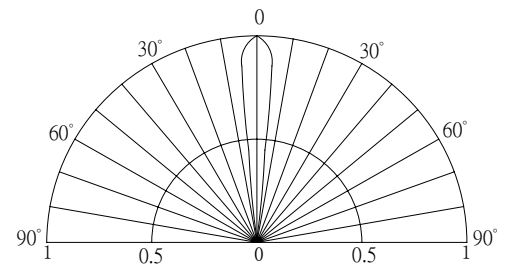

■ Features

- High Luminous LEDs
- 10mm Bullet Standard Directivity
- Long Lifetime Operation (Up to 100,000 hours)
- Superior Weather-resistance
- UV Resistant Epoxy
- Water Clear Type

■ Applications

- Electronic Signs And Signals
- Small Area Illuminations
- Back Lighting
- Other Lighting

■ Directivity

*Pulse width Max 10ms , Duty ratio max 1/10

■ Electrical -Optical Characteristics

(Ta=25°C)

Item	Symbol	Condition	Min.	Typ.	Max	Unit
DC Forward Voltage	V _F	I _F =20mA	2.9	3.1	3.6	V
DC Reverse Current	I _R	V _R =5V	-	-	10	μA
Luminous Intensity*	I _v	I _F =20mA	85000	100000	-	mcd
Chromaticity Coordinates*	x	I _F =20mA	-	0.27	-	
	y	I _F =20mA	-	0.28	-	
50% Power Angle	2θ _{1/2}	I _F =20mA	-	8	-	deg